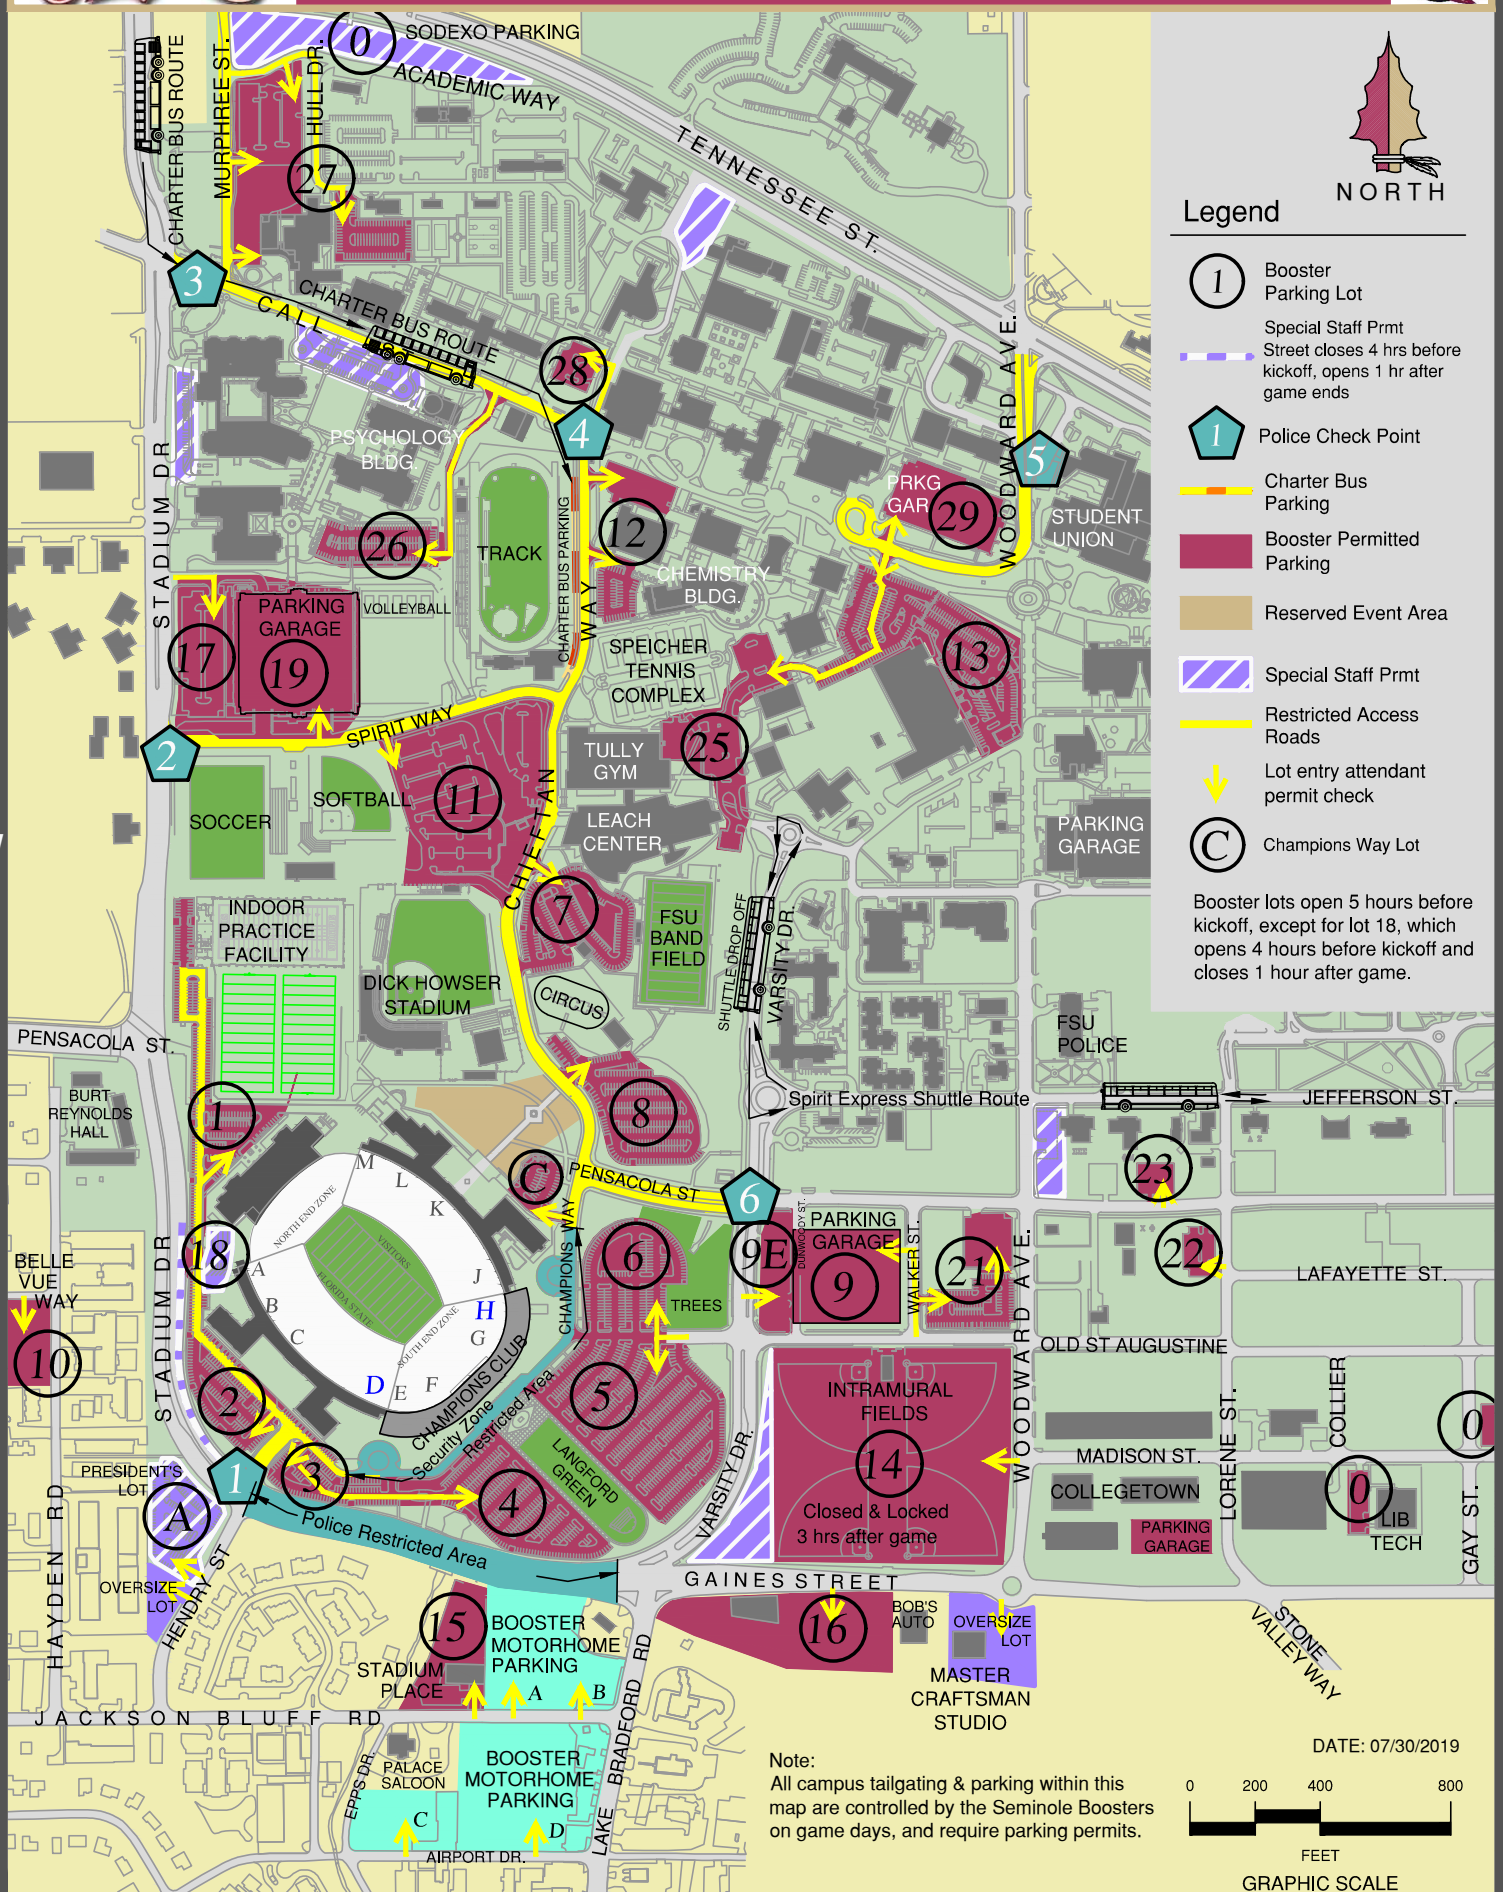

Legend

- 1** Booster Parking Lot
- Special Staff Prmt
Street closes 4 hrs before kickoff, opens 1 hr after game ends
- 1** Police Check Point
- Charter Bus Parking
- Booster Permitted Parking
- Reserved Event Area
- Special Staff Prmt
- Restricted Access Roads
- Lot entry attendant permit check
- C** Champions Way Lot

Booster lots open 5 hours before kickoff, except for lot 18, which opens 4 hours before kickoff and closes 1 hour after game.

Note:
All campus tailgating & parking within this map are controlled by the Seminole Boosters on game days, and require parking permits.

DATE: 07/30/2019

GRAPHIC SCALE