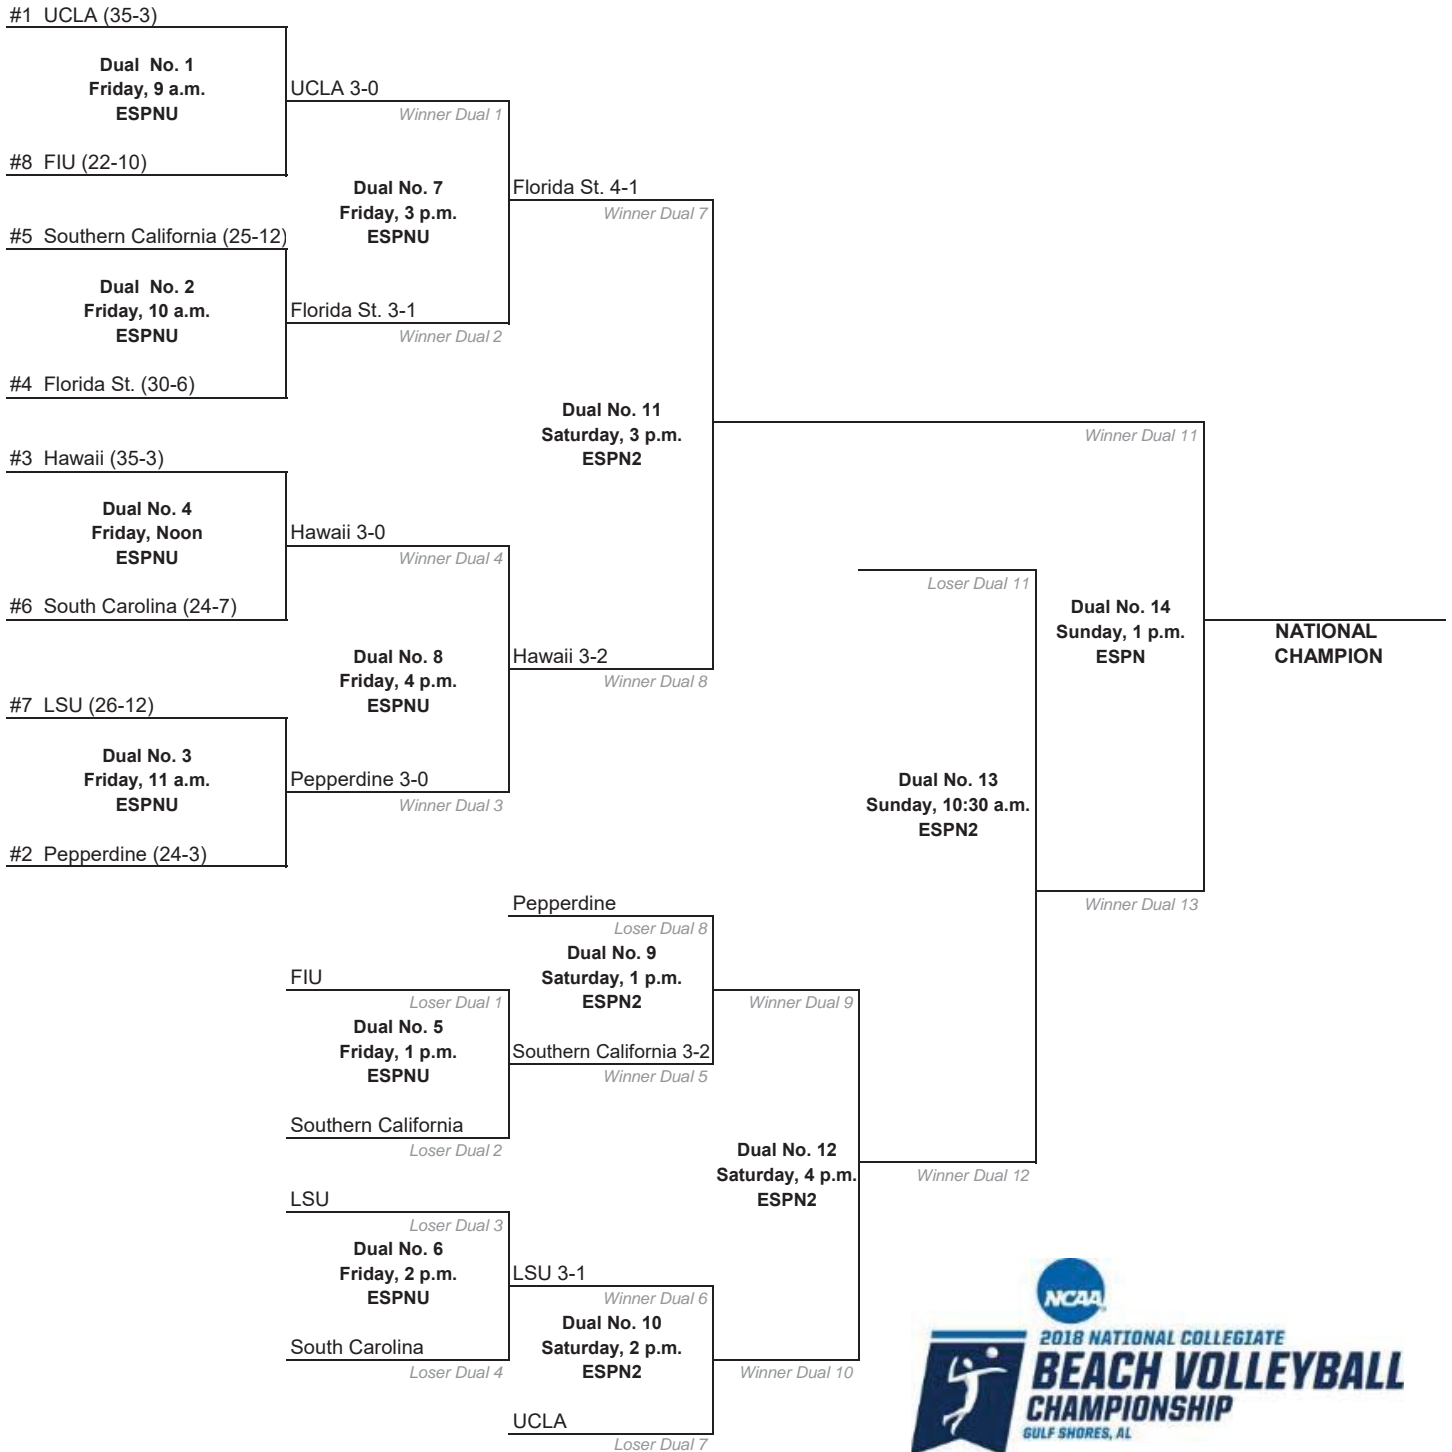

2018 National Collegiate Beach Volleyball Championship

**Gulf Place
Gulf Shores, Alabama
May 4-6, 2018**

All times are Central time.
Information subject to change.
All Dual times are "not before" times with a minimum of a 10 minute on court warmup.
Each individual court of every dual will be streamed live on ESPN3.

© 2015 National Collegiate Athletic Association. No commercial use without the NCAA's written permission.
The NCAA opposes all forms of sports wagering.