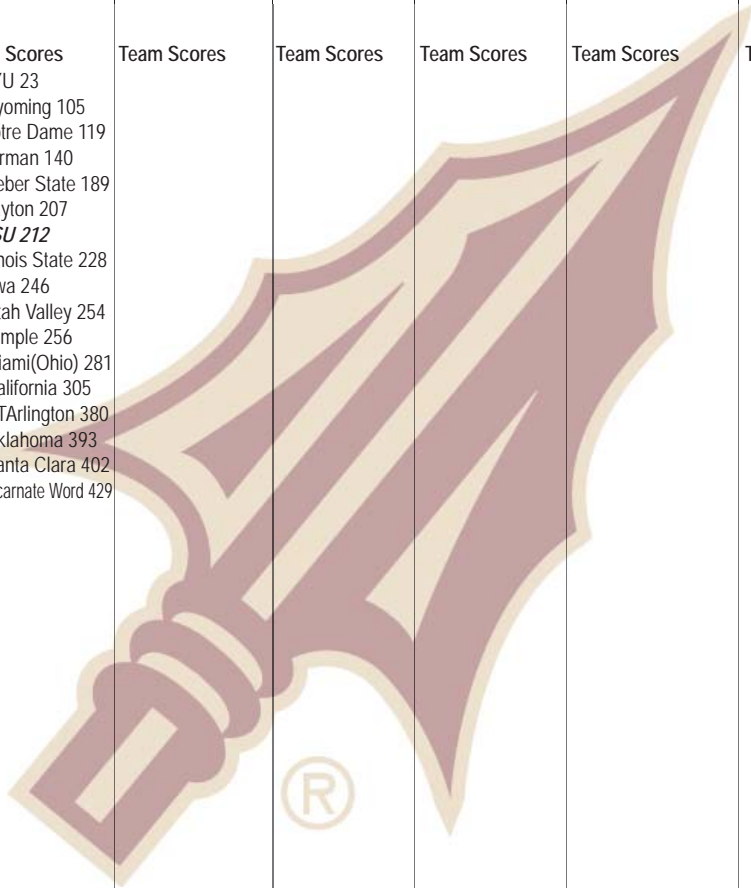

# 2018 FSU Men's Cross Country Results

	Covered Bridge/8k	Boston Univ./8k	Notre Dame/5m	FSU Invite/8k	Wisco/8k	ACC/8k	So. Region/10k	NCAA/10k
Clayton Carlson	dnr	dnr	dnr					
Chris Corcoran	dnr	26:17.10 (8)	26:29.87					
Steven Cross	dnr	25:20.60 (3)	24:38.83 (30)					
Tyler Dau	26:09.41 (17)	dnr	26:12.84					
Bert Freire	25:48.20 (7)	dnr	25:45.76 (92)					
Toby Hardwick	25:15.40 (2)	dnr	dnr					
Micah Hilliard	dnr	dnr	dnr					
Jacob Holmes	dnr	dnr	dnr					
Tyson Murray	25:56.66 (12)	26:17.97 (9)	25:06.30 (62)					
Matthew Newland	dnr	25:33.59 (7)	25:02.39 (56)					
Caleb Pottorf	25:12.10 (1)	24:58.42 (1)	24:26.56 (22)					
Paul Stafford	dnr	25:25.41 (4)	24:50.14 (42)					
Istvan Szogi	25:32.63 (4)	25:32.27 (6)	25:07.73 (65)					
	<b>Team Scores</b>	<b>Team Scores</b>	<b>Team Scores</b>	<b>Team Scores</b>	<b>Team Scores</b>	<b>Team Scores</b>	<b>Team Scores</b>	<b>Team Scores</b>
	1. <b>FSU 26</b>	1. <b>FSU 21</b>	1. BYU 23					
	2. Appalachian State 41	2. Boston U. 40	2. Wyoming 105					
	3. ETSU 68		3. Notre Dame 119					
	4. Wingate 147		4. Furman 140					
	5. Louisburg 149		5. Weber State 189					
	6. Lynchburg 163		6. Dayton 207					
	7. UNC Asheville 166		7. <b>FSU 212</b>					
	8. West Florida 205		8. Illinois State 228					
	9. Mars Hill 283		9. Iowa 246					
	10. Spartanburg M. 292		10. Utah Valley 254					
			11. Temple 256					
			12. Miami(Ohio) 281					
			13. California 305					
			14. UT Arlington 380					
			15. Oklahoma 393					
			16. Santa Clara 402					
			17. Incarnate Word 429					