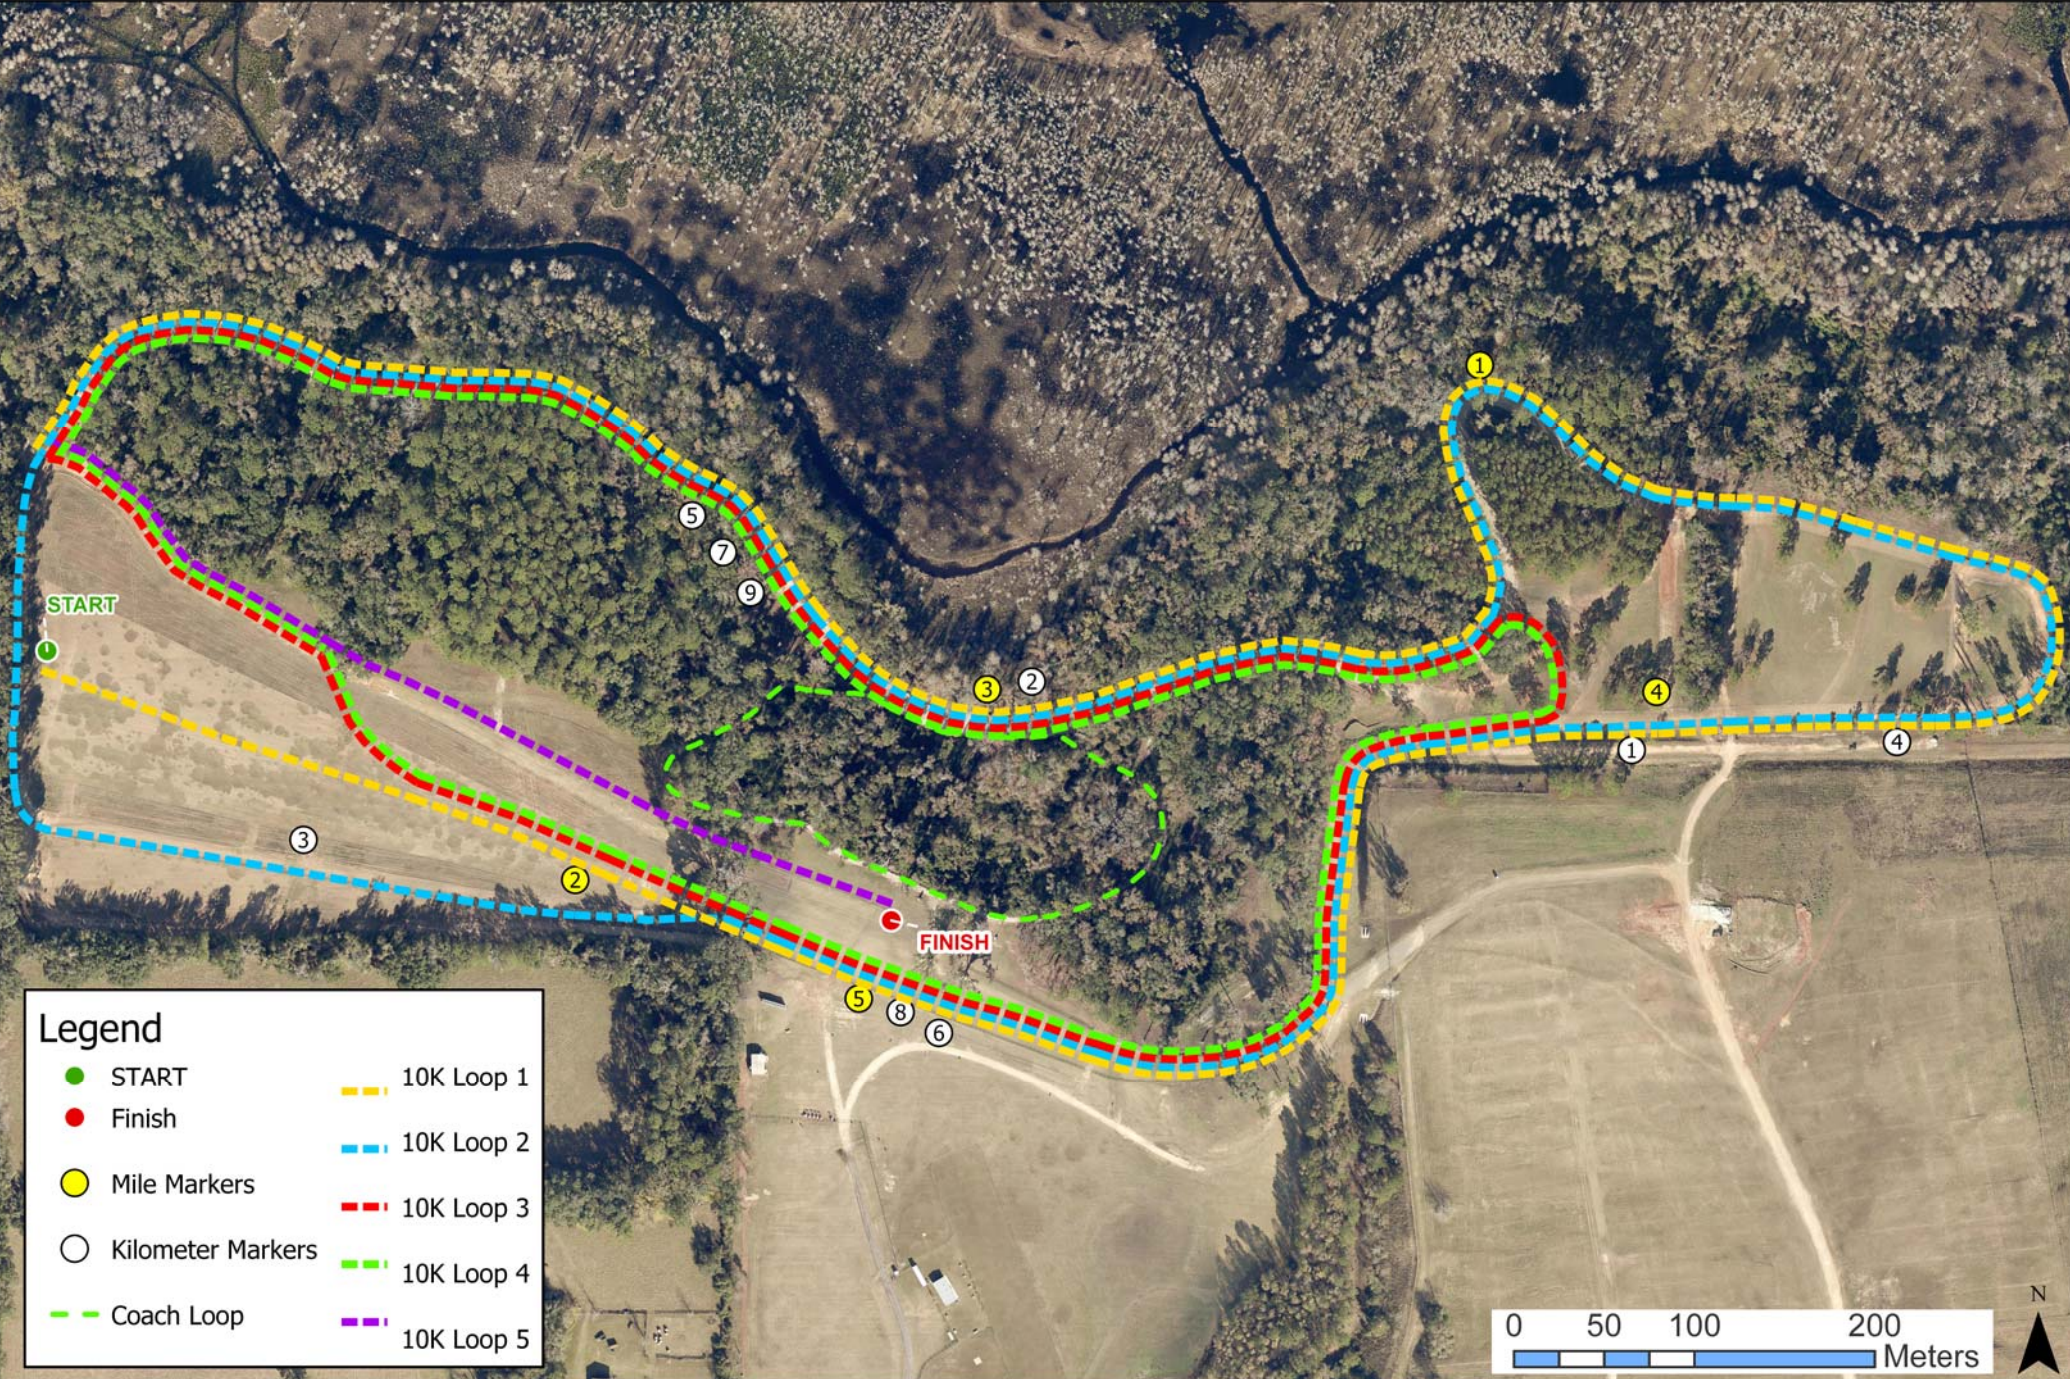

Apalachee Regional Park 10 Kilometer Course Map

- Legend**
- START
 - Finish
 - Mile Markers
 - Kilometer Markers
 - Coach Loop
 - 10K Loop 1
 - 10K Loop 2
 - 10K Loop 3
 - 10K Loop 4
 - 10K Loop 5