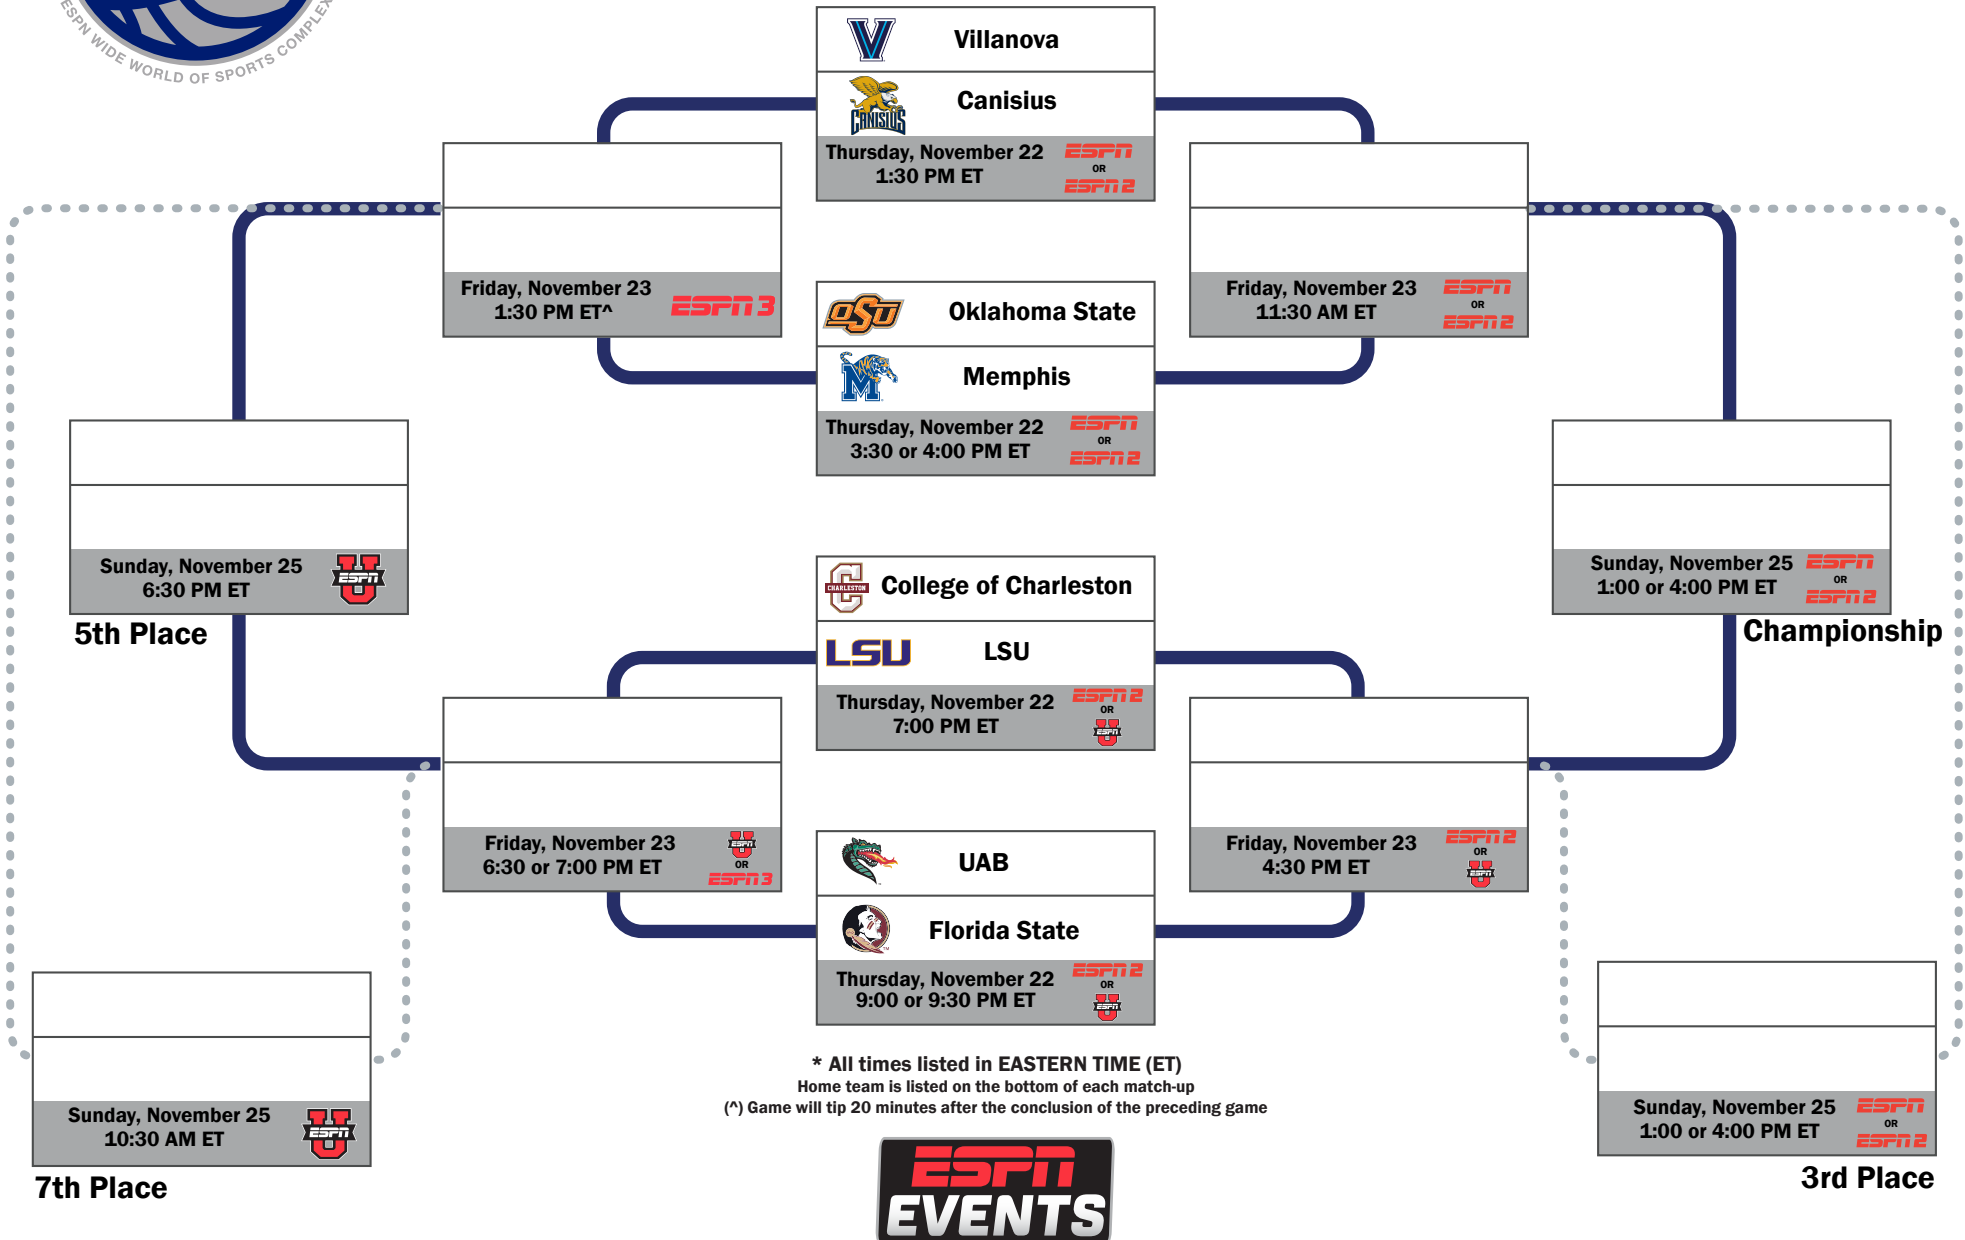

November 22, 23 & 25
 ESPN Wide World of Sports
 Lake Buena Vista, Florida

2018 AdvoCare Invitational

* All times listed in EASTERN TIME (ET)
 Home team is listed on the bottom of each match-up
 (*) Game will tip 20 minutes after the conclusion of the preceding game