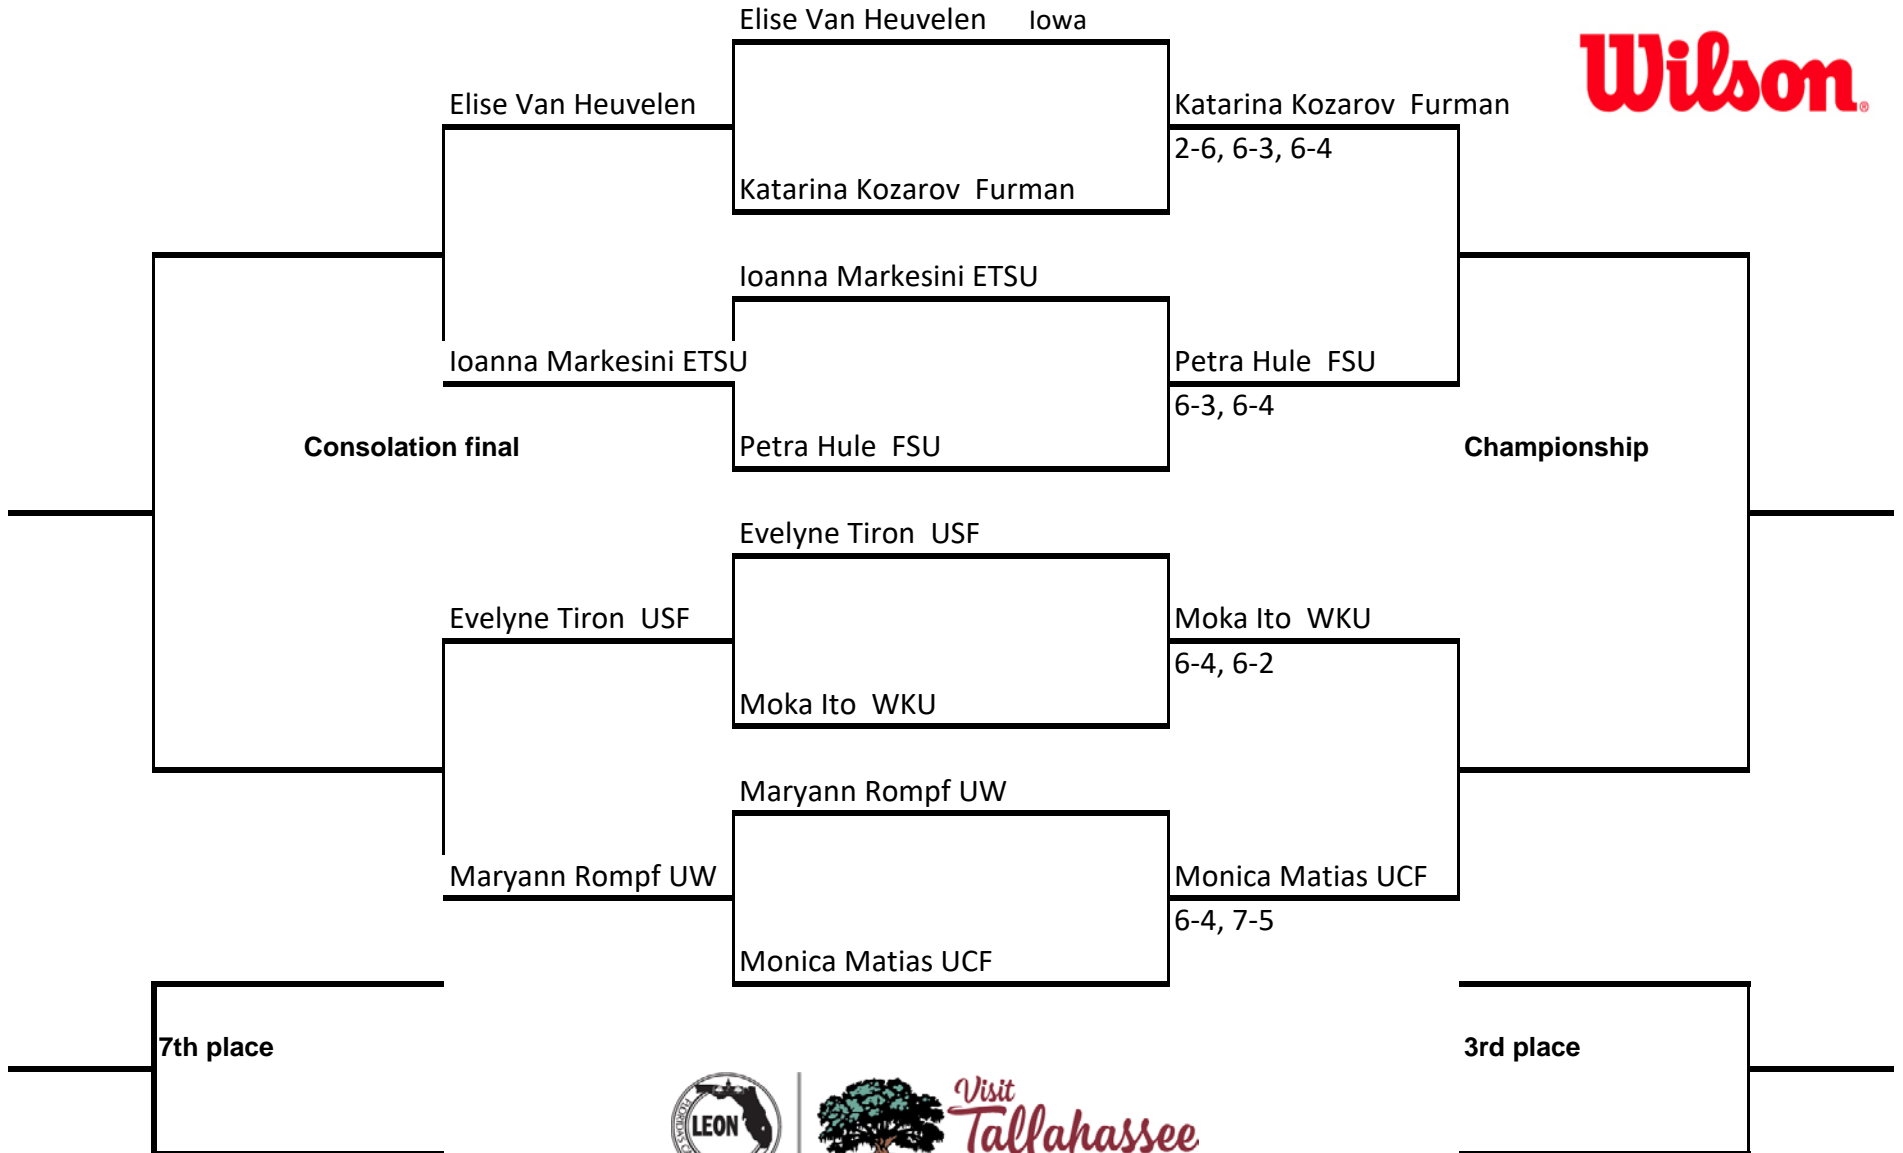

# FSU All Conference Showdown

An Intercollegiate Tennis Association Sanctioned Event

Hosted by Florida State University \* November 10, 11, 12, 2017

## Gold Singles Draw