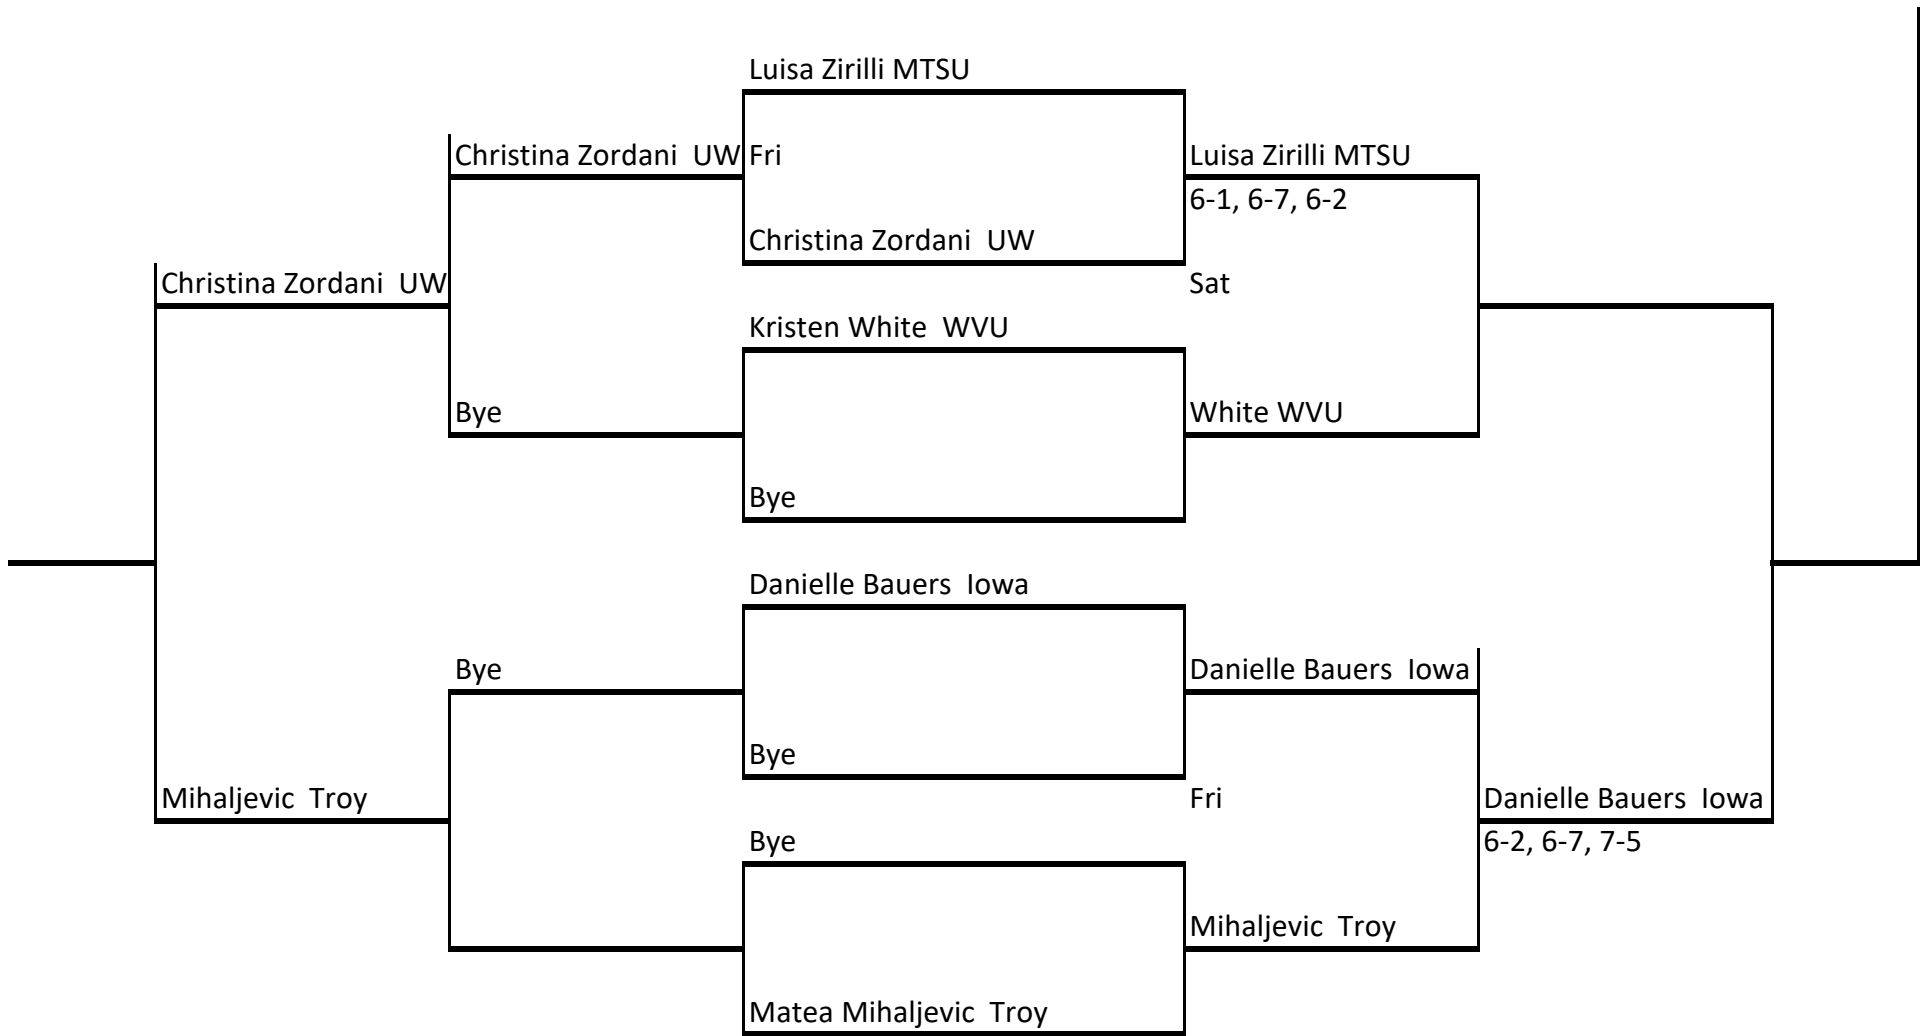

Spear Singles Draw

Consolation final

Championship

FSU All Conference Showdown

An Intercollegiate Tennis Association Sanctioned Event

Hosted by Florida State University * November 10, 11, 12, 2017

Seminole Singles Draw

FSU All Conference Showdown

An Intercollegiate Tennis Association Sanctioned Event

Hosted by Florida State University * November 10, 11, 12, 2017

Speicher Singles Draw

FSU All Conference Showdown
An Intercollegiate Tennis Association Sanctioned Event
 Hosted by Florida State University * November 10, 11, 12, 2017

Osceola Singles Draw

FSU All Conference Showdown

An Intercollegiate Tennis Association Sanctioned Event

Hosted by Florida State University * November 10, 11, 12, 2017

Doubles Gold Draw

FSU All Conference Showdown

An Intercollegiate Tennis Association Sanctioned Event

Hosted by Florida State University * November 10, 11, 12, 2017

Doubles Garnet Draw

FSU All Conference Showdown

An Intercollegiate Tennis Association Sanctioned Event