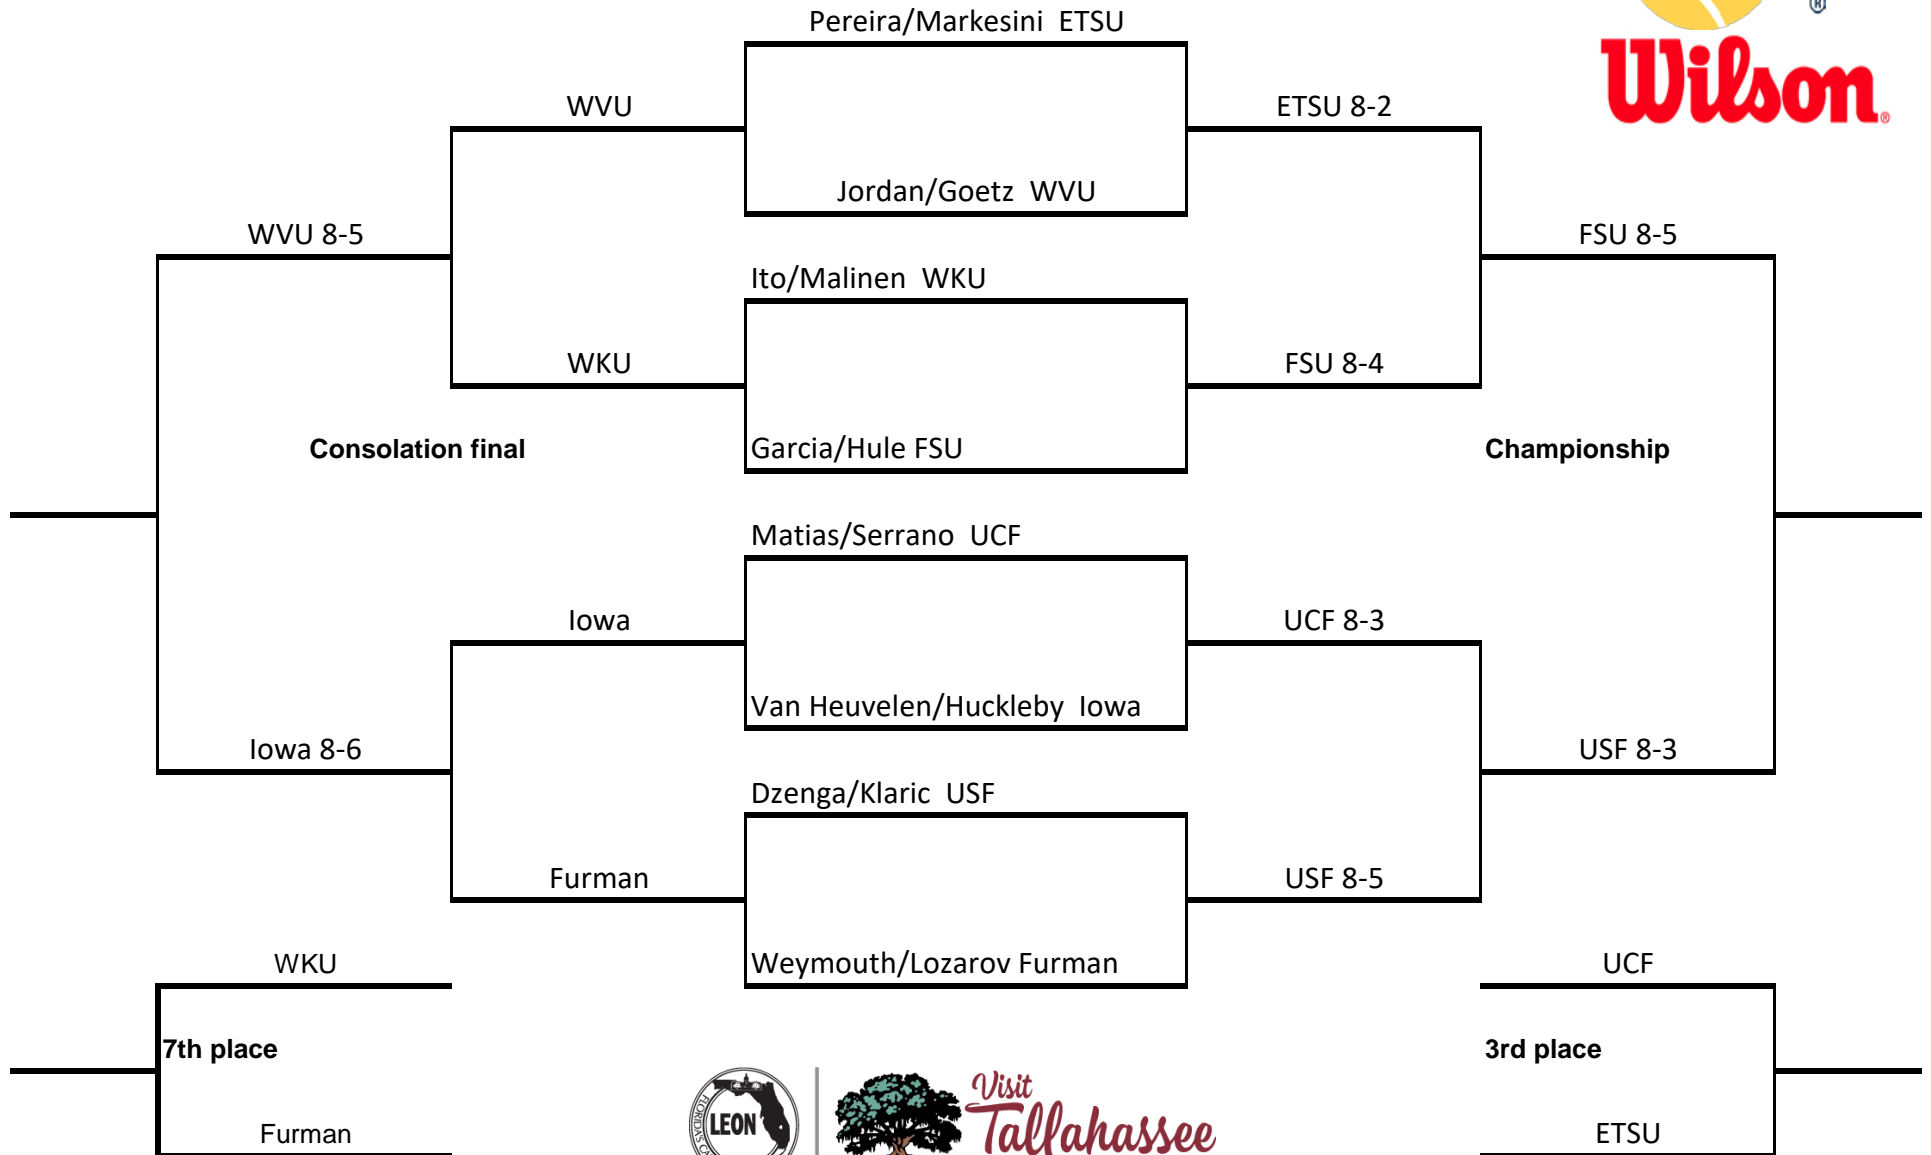

FSU All Conference Showdown

An Intercollegiate Tennis Association Sanctioned Event
 Hosted by Florida State University * November 10, 11, 12, 2017

Gold Singles Draw

FSU All Conference Showdown

An Intercollegiate Tennis Association Sanctioned Event

FSU All Conference Showdown

An Intercollegiate Tennis Association Sanctioned Event

Hosted by Florida State University * November 10, 11, 12, 2017

Speicher Singles Draw

FSU All Conference Showdown
An Intercollegiate Tennis Association Sanctioned Event
 Hosted by Florida State University * November 10, 11, 12, 2017

Osceola Singles Draw

FSU All Conference Showdown

An Intercollegiate Tennis Association Sanctioned Event

Hosted by Florida State University * November 10, 11, 12, 2017

Doubles Gold Draw

FSU All Conference Showdown

An Intercollegiate Tennis Association Sanctioned Event

Hosted by Florida State University * November 10, 11, 12, 2017

Doubles Garnet Draw

FSU All Conference Showdown

An Intercollegiate Tennis Association Sanctioned Event