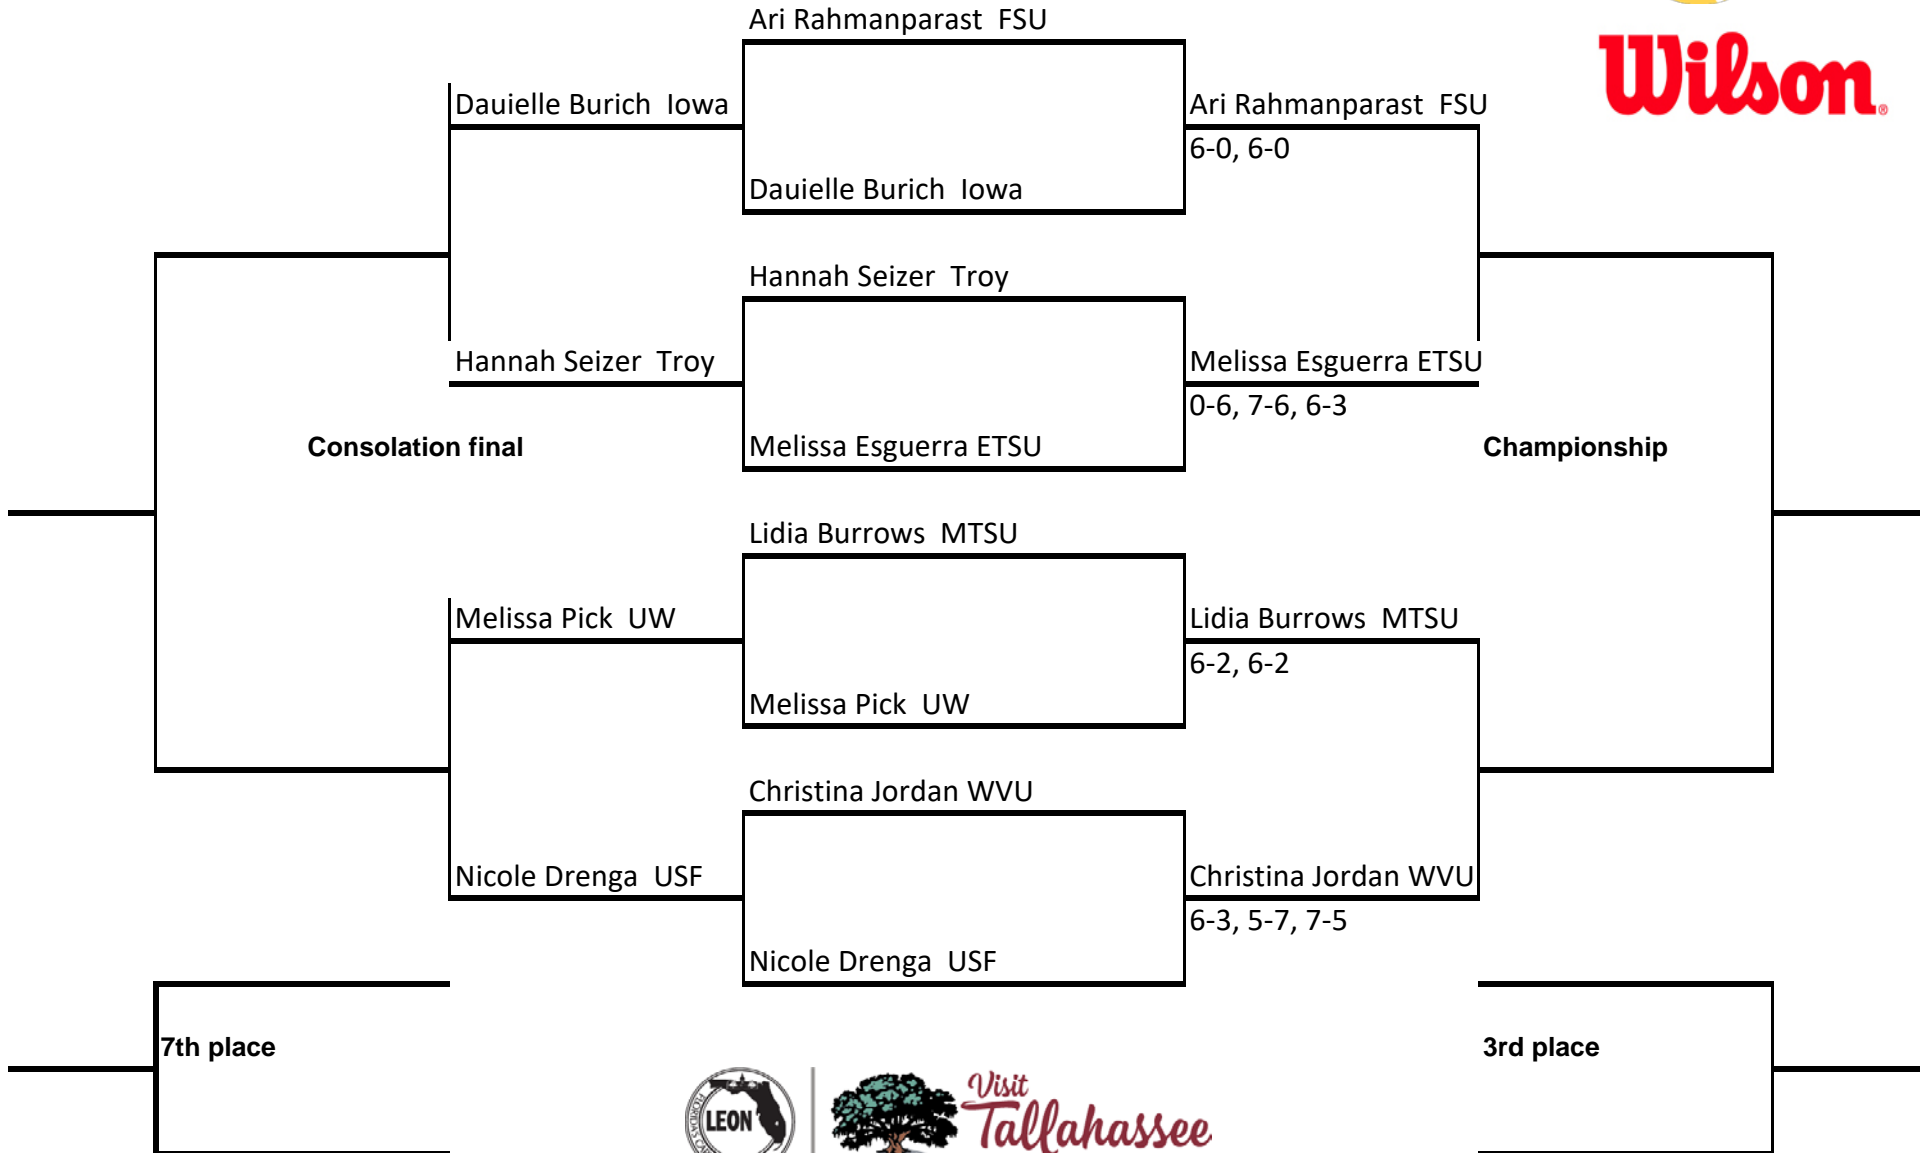

Spear Singles Draw

Consolation final

Championship