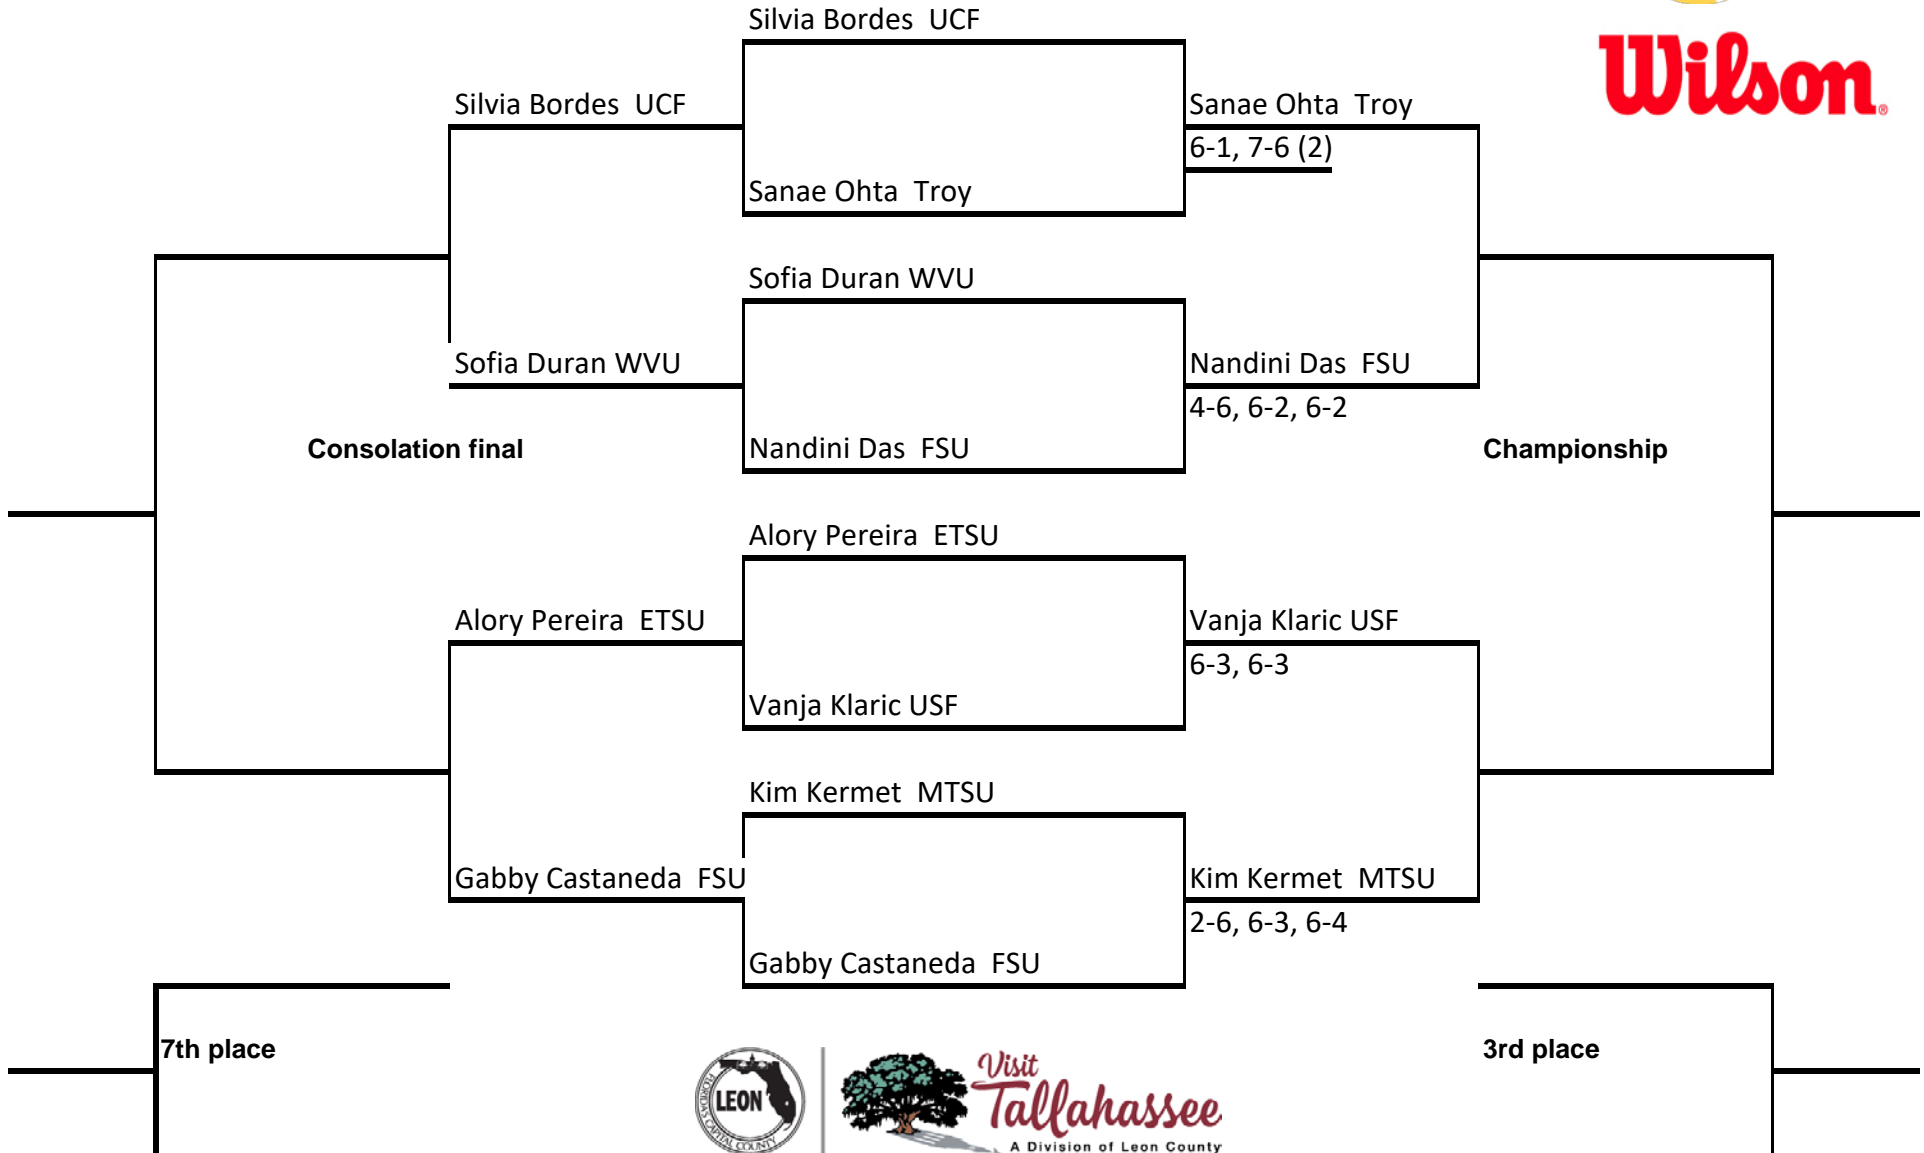

## Gold Singles Draw

# FSU All Conference Showdown

An Intercollegiate Tennis Association Sanctioned Event

Hosted by Florida State University \* November 10, 11, 12, 2017

Garnet Singles Draw