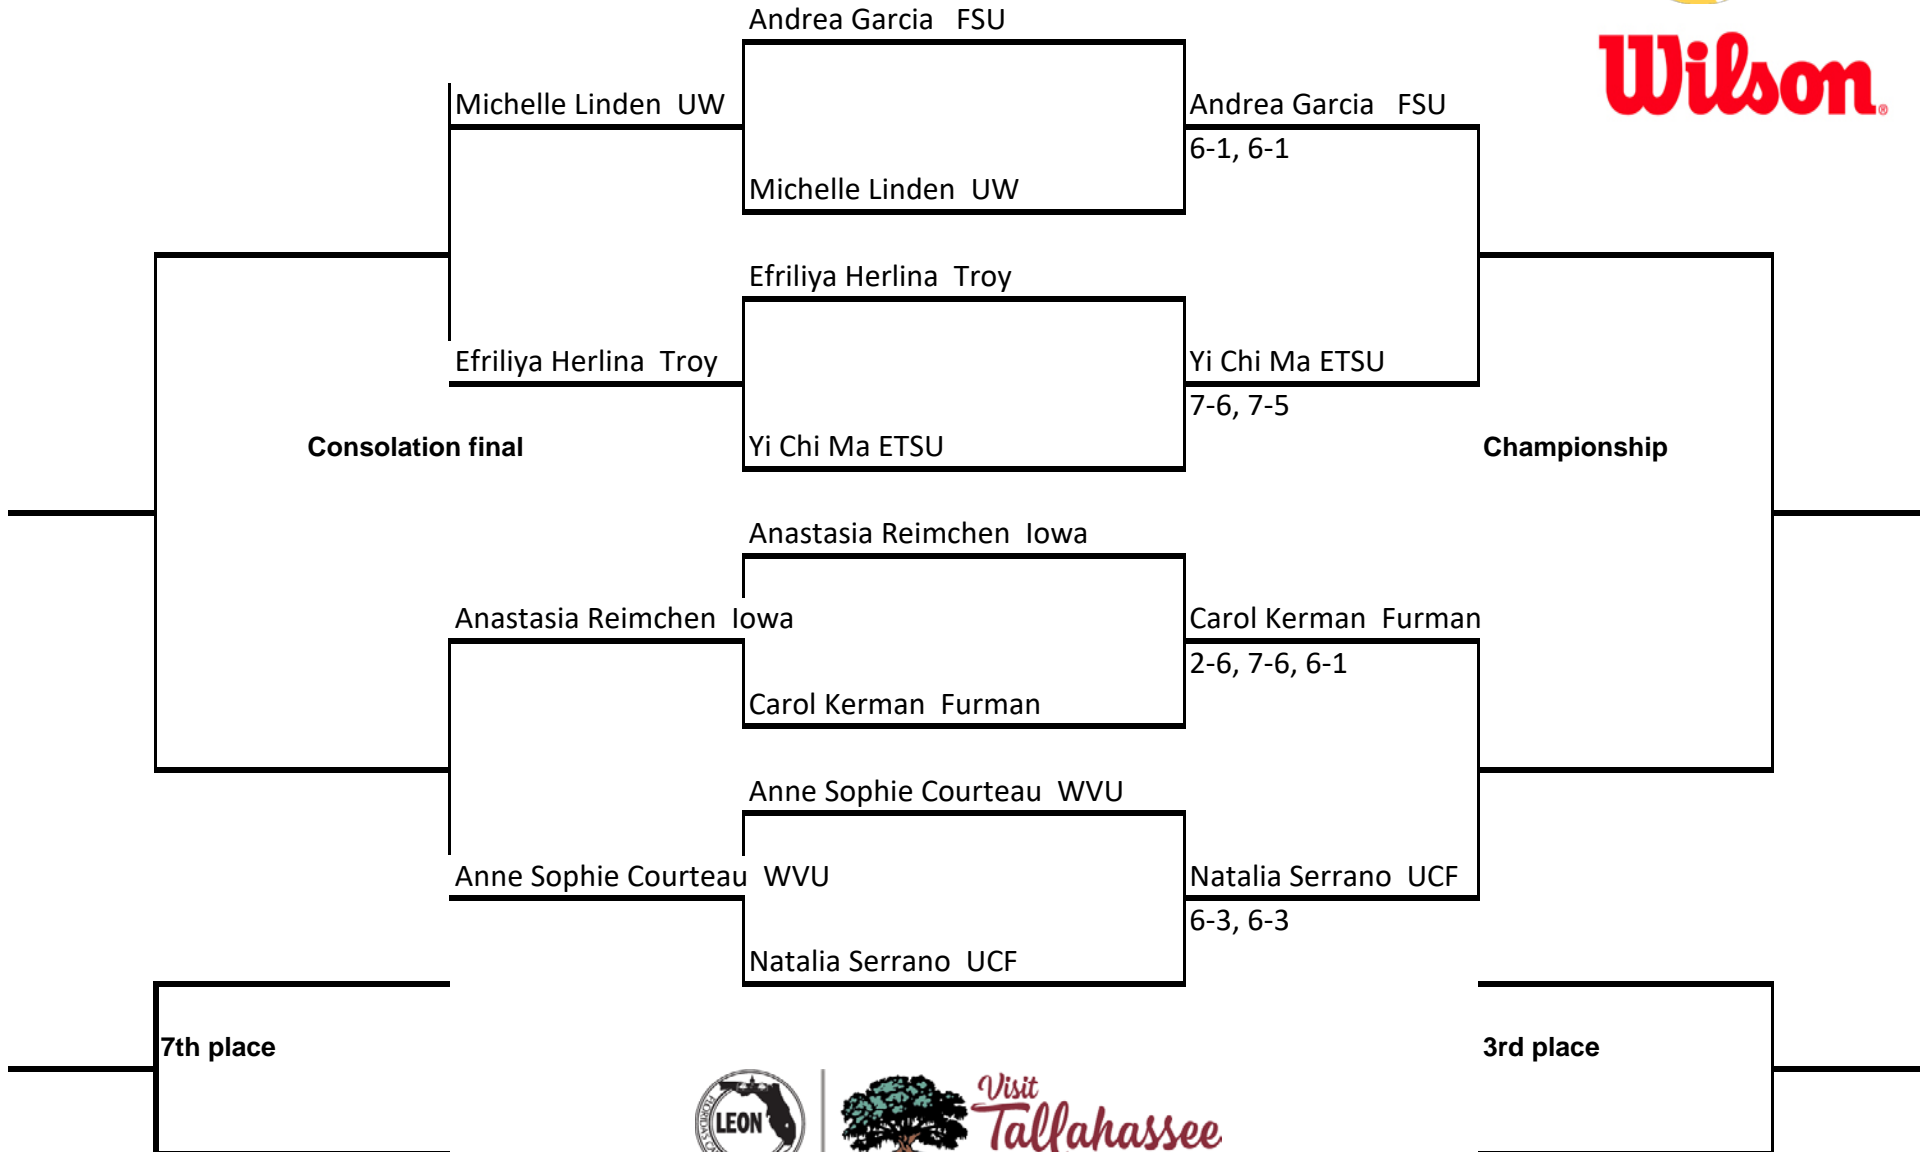

FSU All Conference Showdown

An Intercollegiate Tennis Association Sanctioned Event
 Hosted by Florida State University * November 10, 11, 12, 2017

Gold Singles Draw

FSU All Conference Showdown

An Intercollegiate Tennis Association Sanctioned Event

Hosted by Florida State University * November 10, 11, 12, 2017

Garnet Singles Draw

FSU All Conference Showdown

An Intercollegiate Tennis Association Sanctioned Event

Hosted by Florida State University * November 10, 11, 12, 2017

Spear Singles Draw

Consolation final

Championship

FSU All Conference Showdown

An Intercollegiate Tennis Association Sanctioned Event

Hosted by Florida State University * November 10, 11, 12, 2017

Seminole Singles Draw

FSU All Conference Showdown

An Intercollegiate Tennis Association Sanctioned Event

Hosted by Florida State University * November 10, 11, 12, 2017

Speicher Singles Draw

FSU All Conference Showdown
An Intercollegiate Tennis Association Sanctioned Event
 Hosted by Florida State University * November 10, 11, 12, 2017