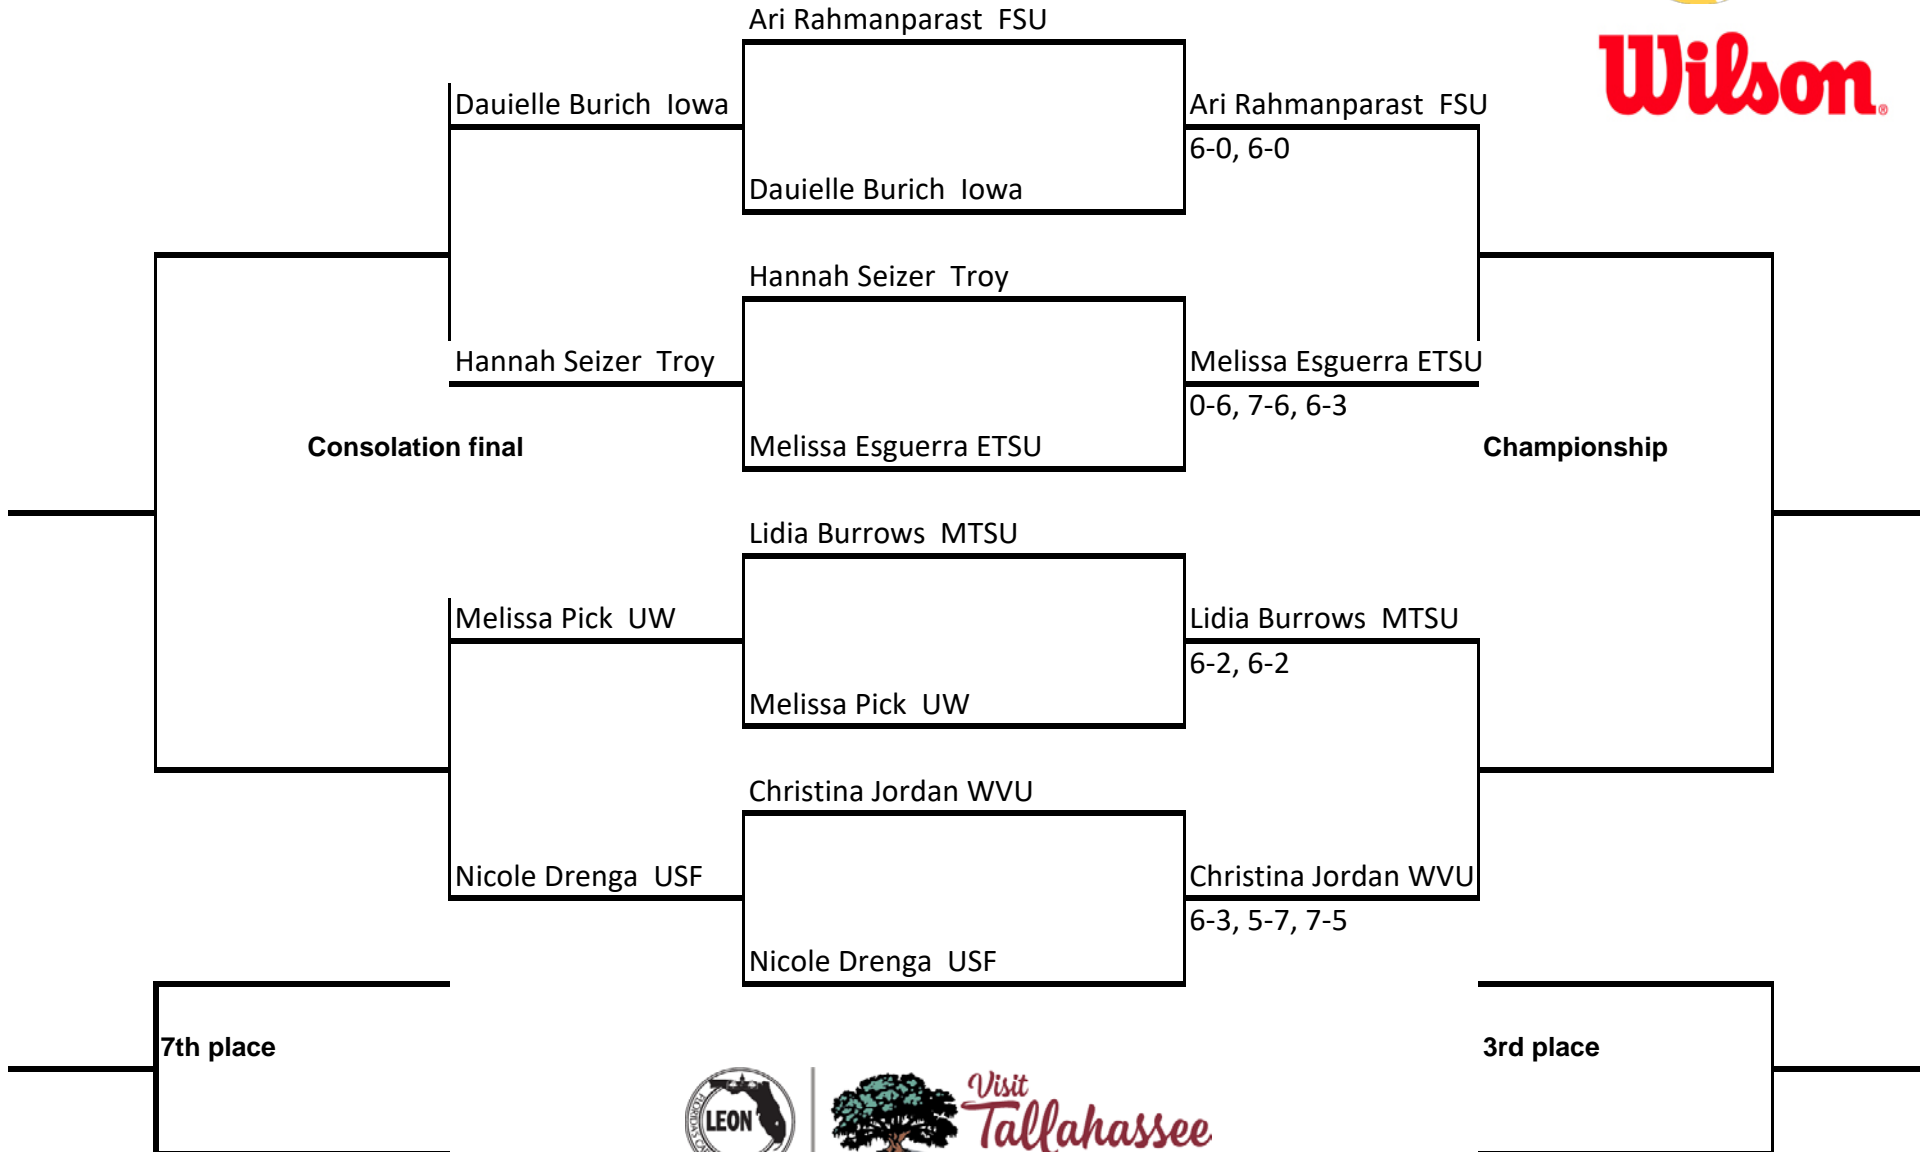

FSU All Conference Showdown

An Intercollegiate Tennis Association Sanctioned Event
 Hosted by Florida State University * November 10, 11, 12, 2017

Gold Singles Draw

FSU All Conference Showdown

An Intercollegiate Tennis Association Sanctioned Event

Hosted by Florida State University * November 10, 11, 12, 2017

Garnet Singles Draw

FSU All Conference Showdown

An Intercollegiate Tennis Association Sanctioned Event

Hosted by Florida State University * November 10, 11, 12, 2017

Spear Singles Draw

Consolation final

Championship

FSU All Conference Showdown

An Intercollegiate Tennis Association Sanctioned Event

Hosted by Florida State University * November 10, 11, 12, 2017

Seminole Singles Draw