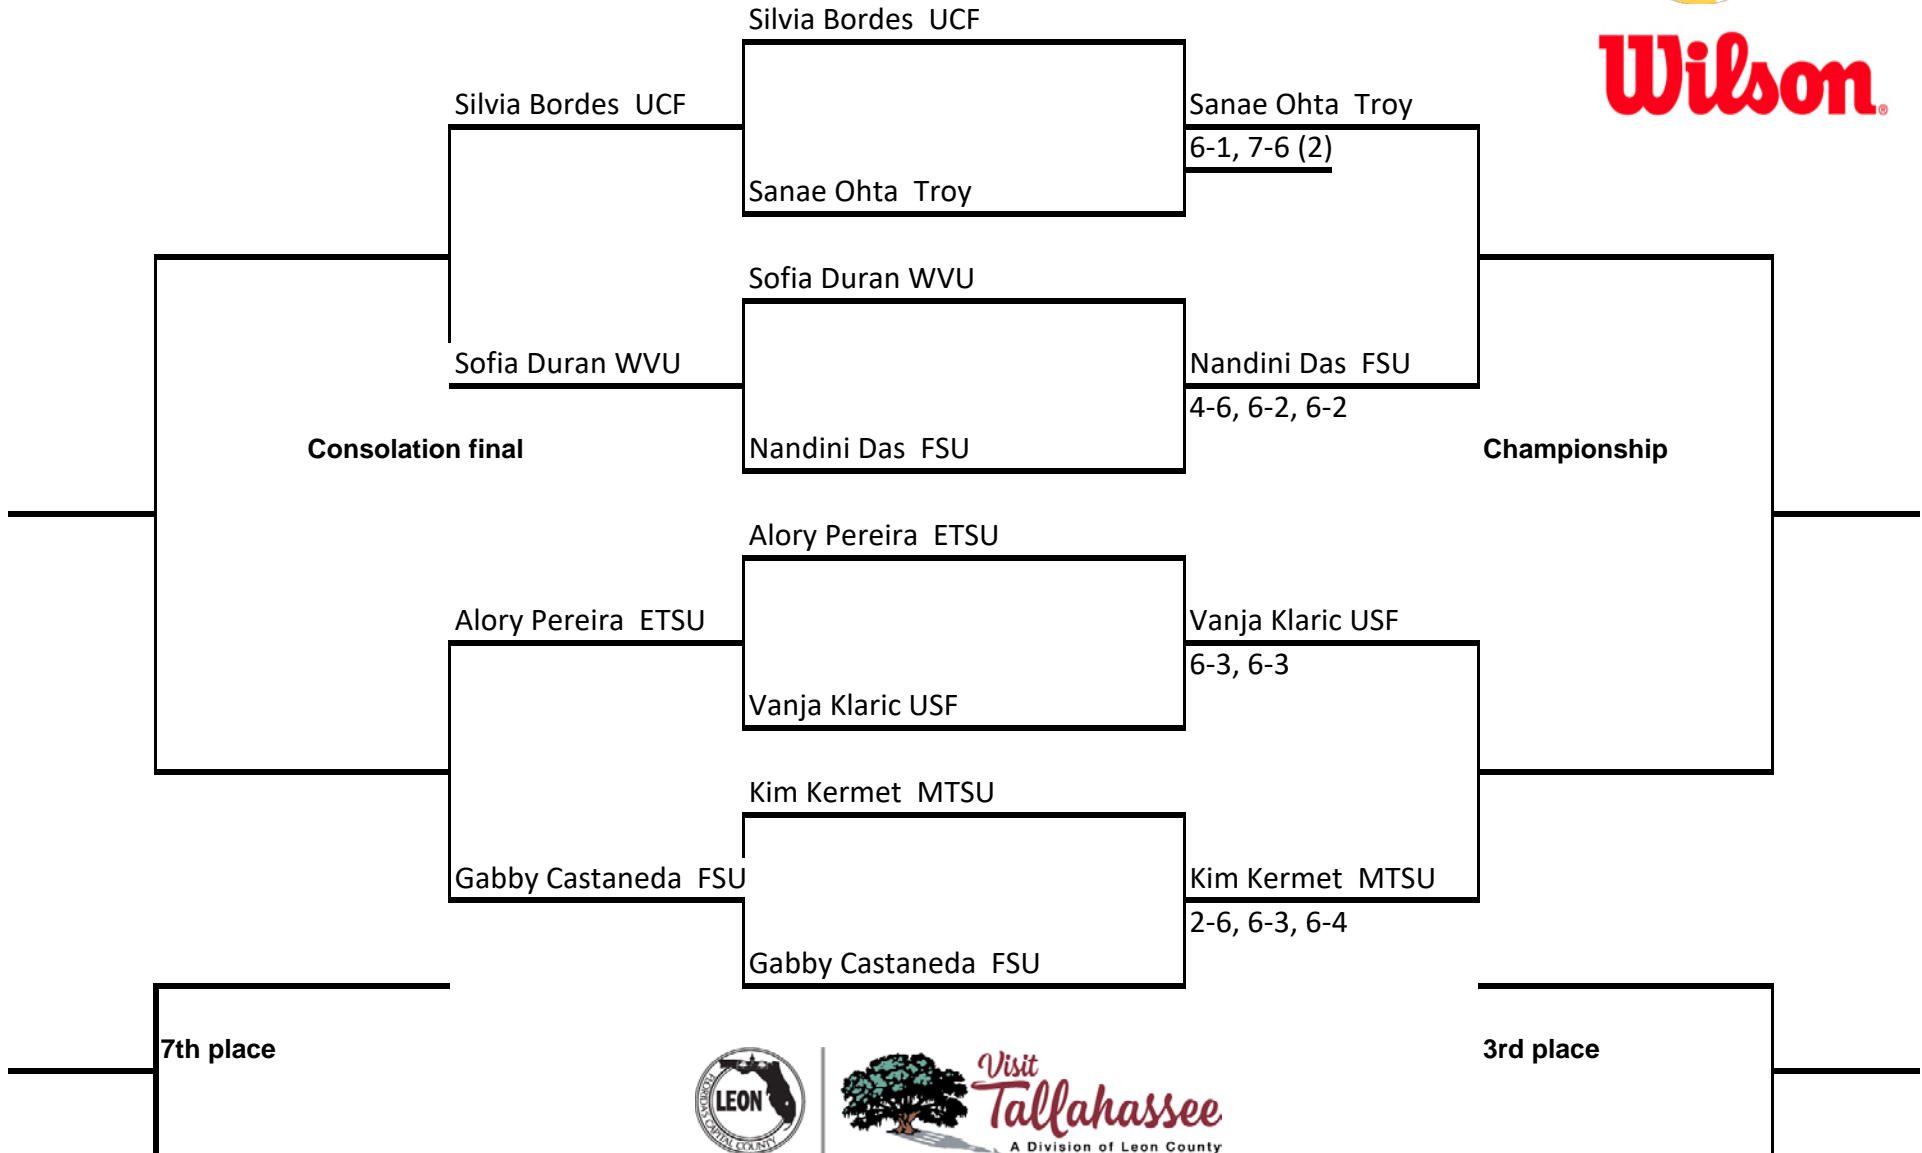

FSU All Conference Showdown

An Intercollegiate Tennis Association Sanctioned Event
 Hosted by Florida State University * November 10, 11, 12, 2017

Gold Singles Draw

FSU All Conference Showdown

An Intercollegiate Tennis Association Sanctioned Event

Hosted by Florida State University * November 10, 11, 12, 2017

Garnet Singles Draw

FSU All Conference Showdown

An Intercollegiate Tennis Association Sanctioned Event

Hosted by Florida State University * November 10, 11, 12, 2017

Spear Singles Draw

Consolation final

Championship

FSU All Conference Showdown

An Intercollegiate Tennis Association Sanctioned Event

Hosted by Florida State University * November 10, 11, 12, 2017

Seminole Singles Draw