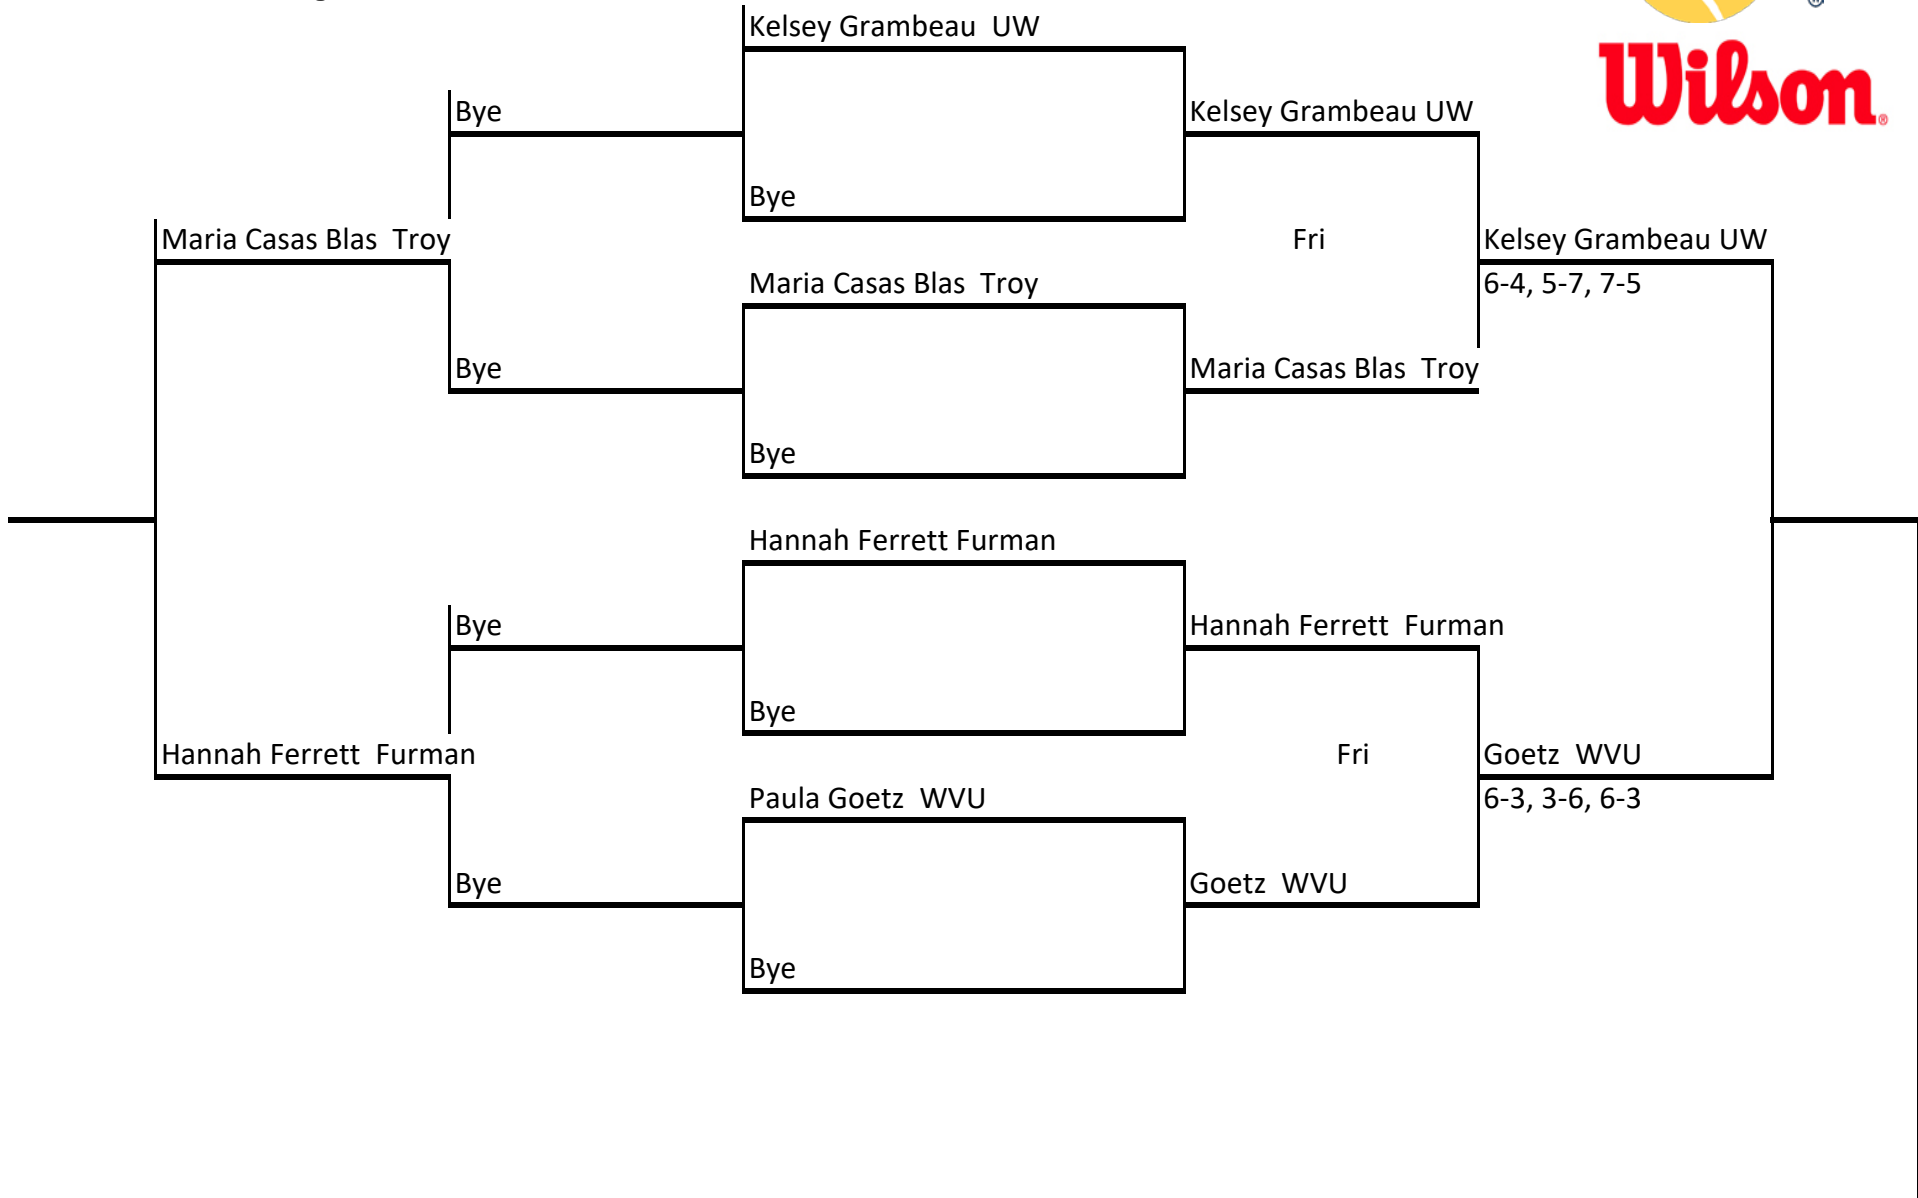

Hosted by Florida State University * November 10, 11, 12, 2017

Garnet Singles Draw

FSU All Conference Showdown

An Intercollegiate Tennis Association Sanctioned Event

Hosted by Florida State University * November 10, 11, 12, 2017

Spear Singles Draw

Consolation final

Championship

FSU All Conference Showdown

An Intercollegiate Tennis Association Sanctioned Event

Hosted by Florida State University * November 10, 11, 12, 2017

Seminole Singles Draw

FSU All Conference Showdown

An Intercollegiate Tennis Association Sanctioned Event

Hosted by Florida State University * November 10, 11, 12, 2017

Speicher Singles Draw

FSU All Conference Showdown
An Intercollegiate Tennis Association Sanctioned Event
 Hosted by Florida State University * November 10, 11, 12, 2017

Osceola Singles Draw

FSU All Conference Showdown

An Intercollegiate Tennis Association Sanctioned Event

Hosted by Florida State University * November 10, 11, 12, 2017

Doubles Gold Draw

FSU All Conference Showdown