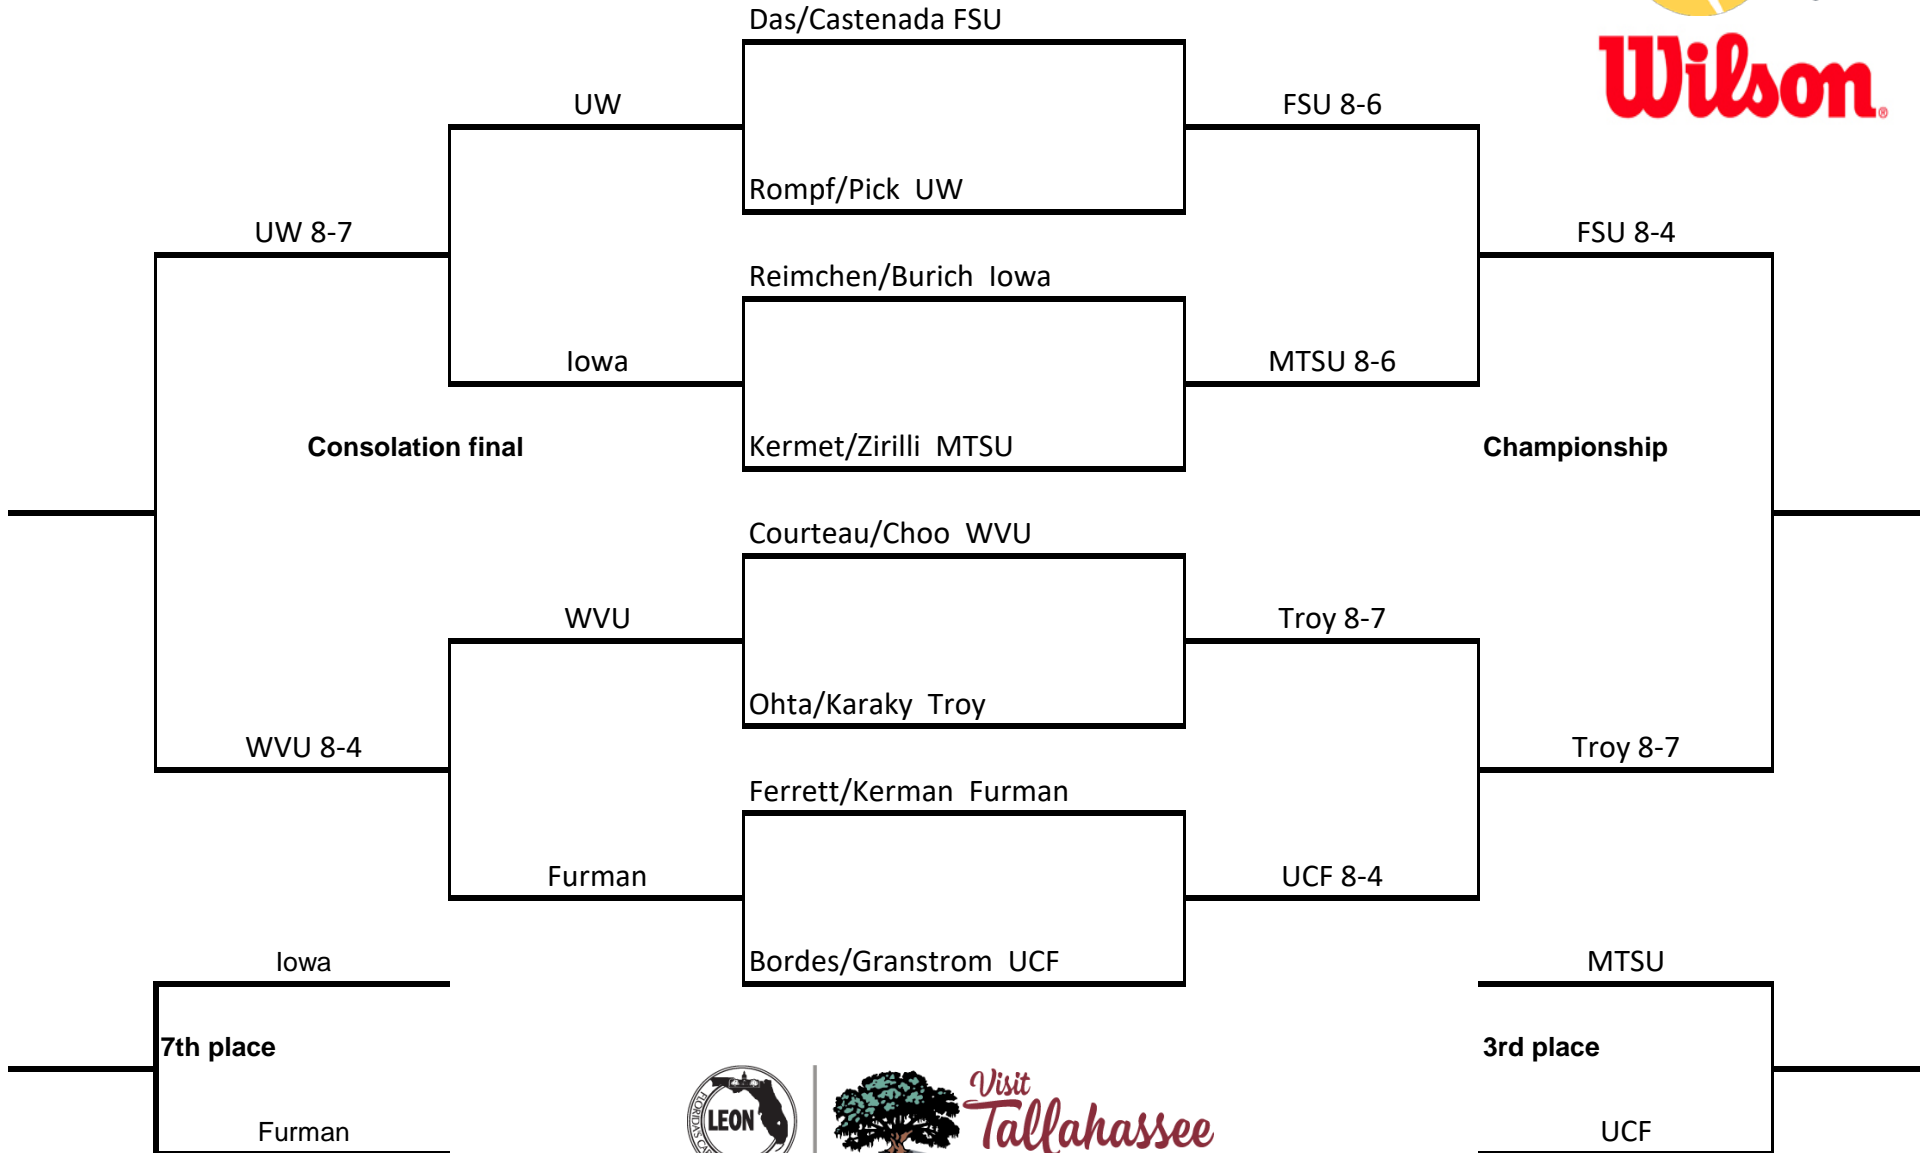

Hosted by Florida State University * November 10, 11, 12, 2017

Garnet Singles Draw

FSU All Conference Showdown

An Intercollegiate Tennis Association Sanctioned Event

Hosted by Florida State University * November 10, 11, 12, 2017

FSU All Conference Showdown

An Intercollegiate Tennis Association Sanctioned Event

Hosted by Florida State University * November 10, 11, 12, 2017

Speicher Singles Draw

FSU All Conference Showdown
An Intercollegiate Tennis Association Sanctioned Event
 Hosted by Florida State University * November 10, 11, 12, 2017

Osceola Singles Draw

FSU All Conference Showdown

An Intercollegiate Tennis Association Sanctioned Event

Hosted by Florida State University * November 10, 11, 12, 2017

Doubles Gold Draw

FSU All Conference Showdown

An Intercollegiate Tennis Association Sanctioned Event

Hosted by Florida State University * November 10, 11, 12, 2017

Doubles Garnet Draw

FSU All Conference Showdown

An Intercollegiate Tennis Association Sanctioned Event