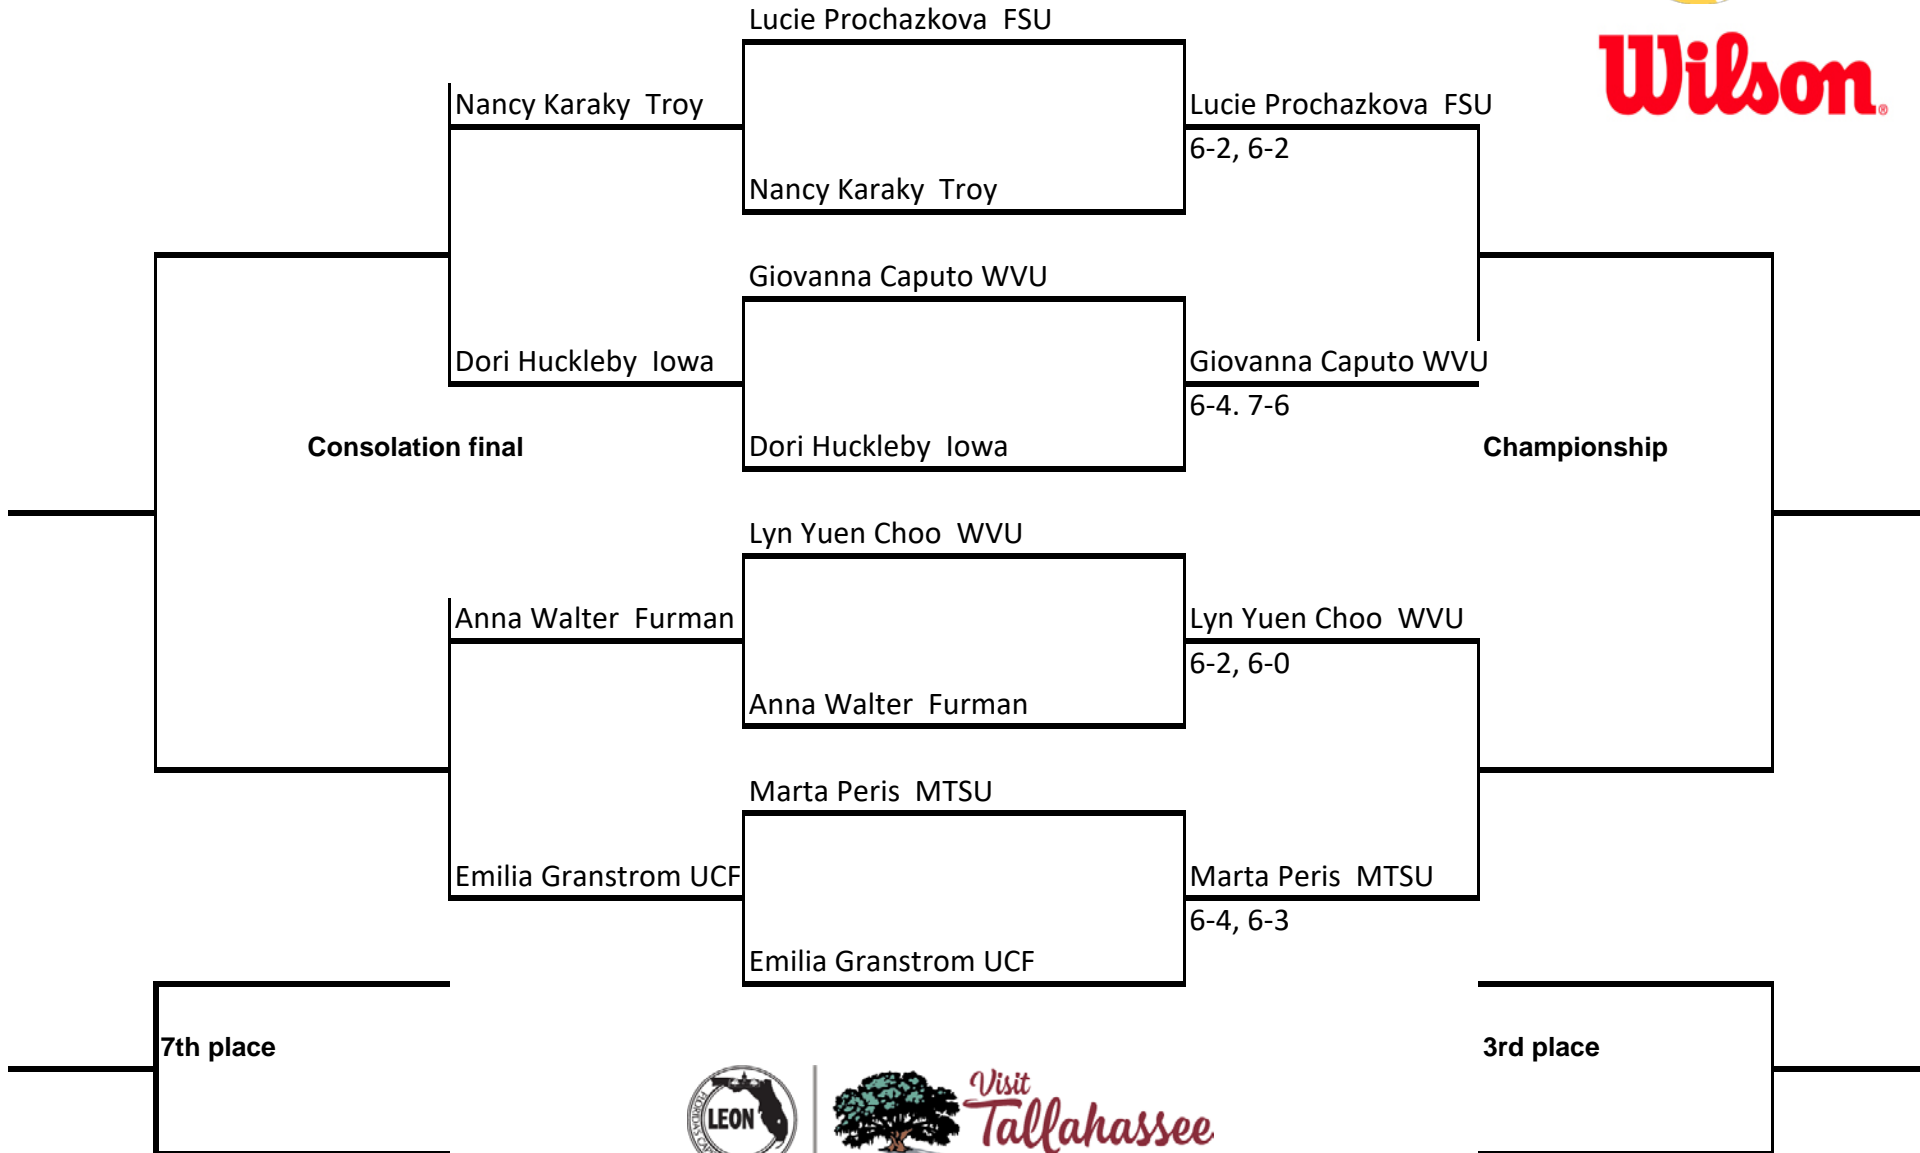

FSU All Conference Showdown

An Intercollegiate Tennis Association Sanctioned Event
 Hosted by Florida State University * November 10, 11, 12, 2017

Gold Singles Draw

FSU All Conference Showdown

An Intercollegiate Tennis Association Sanctioned Event

Hosted by Florida State University * November 10, 11, 12, 2017

Garnet Singles Draw

FSU All Conference Showdown

An Intercollegiate Tennis Association Sanctioned Event

Hosted by Florida State University * November 10, 11, 12, 2017

Spear Singles Draw

Consolation final

Championship

FSU All Conference Showdown

An Intercollegiate Tennis Association Sanctioned Event

Hosted by Florida State University * November 10, 11, 12, 2017

Seminole Singles Draw

FSU All Conference Showdown

An Intercollegiate Tennis Association Sanctioned Event

Hosted by Florida State University * November 10, 11, 12, 2017

Speicher Singles Draw

FSU All Conference Showdown
An Intercollegiate Tennis Association Sanctioned Event
 Hosted by Florida State University * November 10, 11, 12, 2017