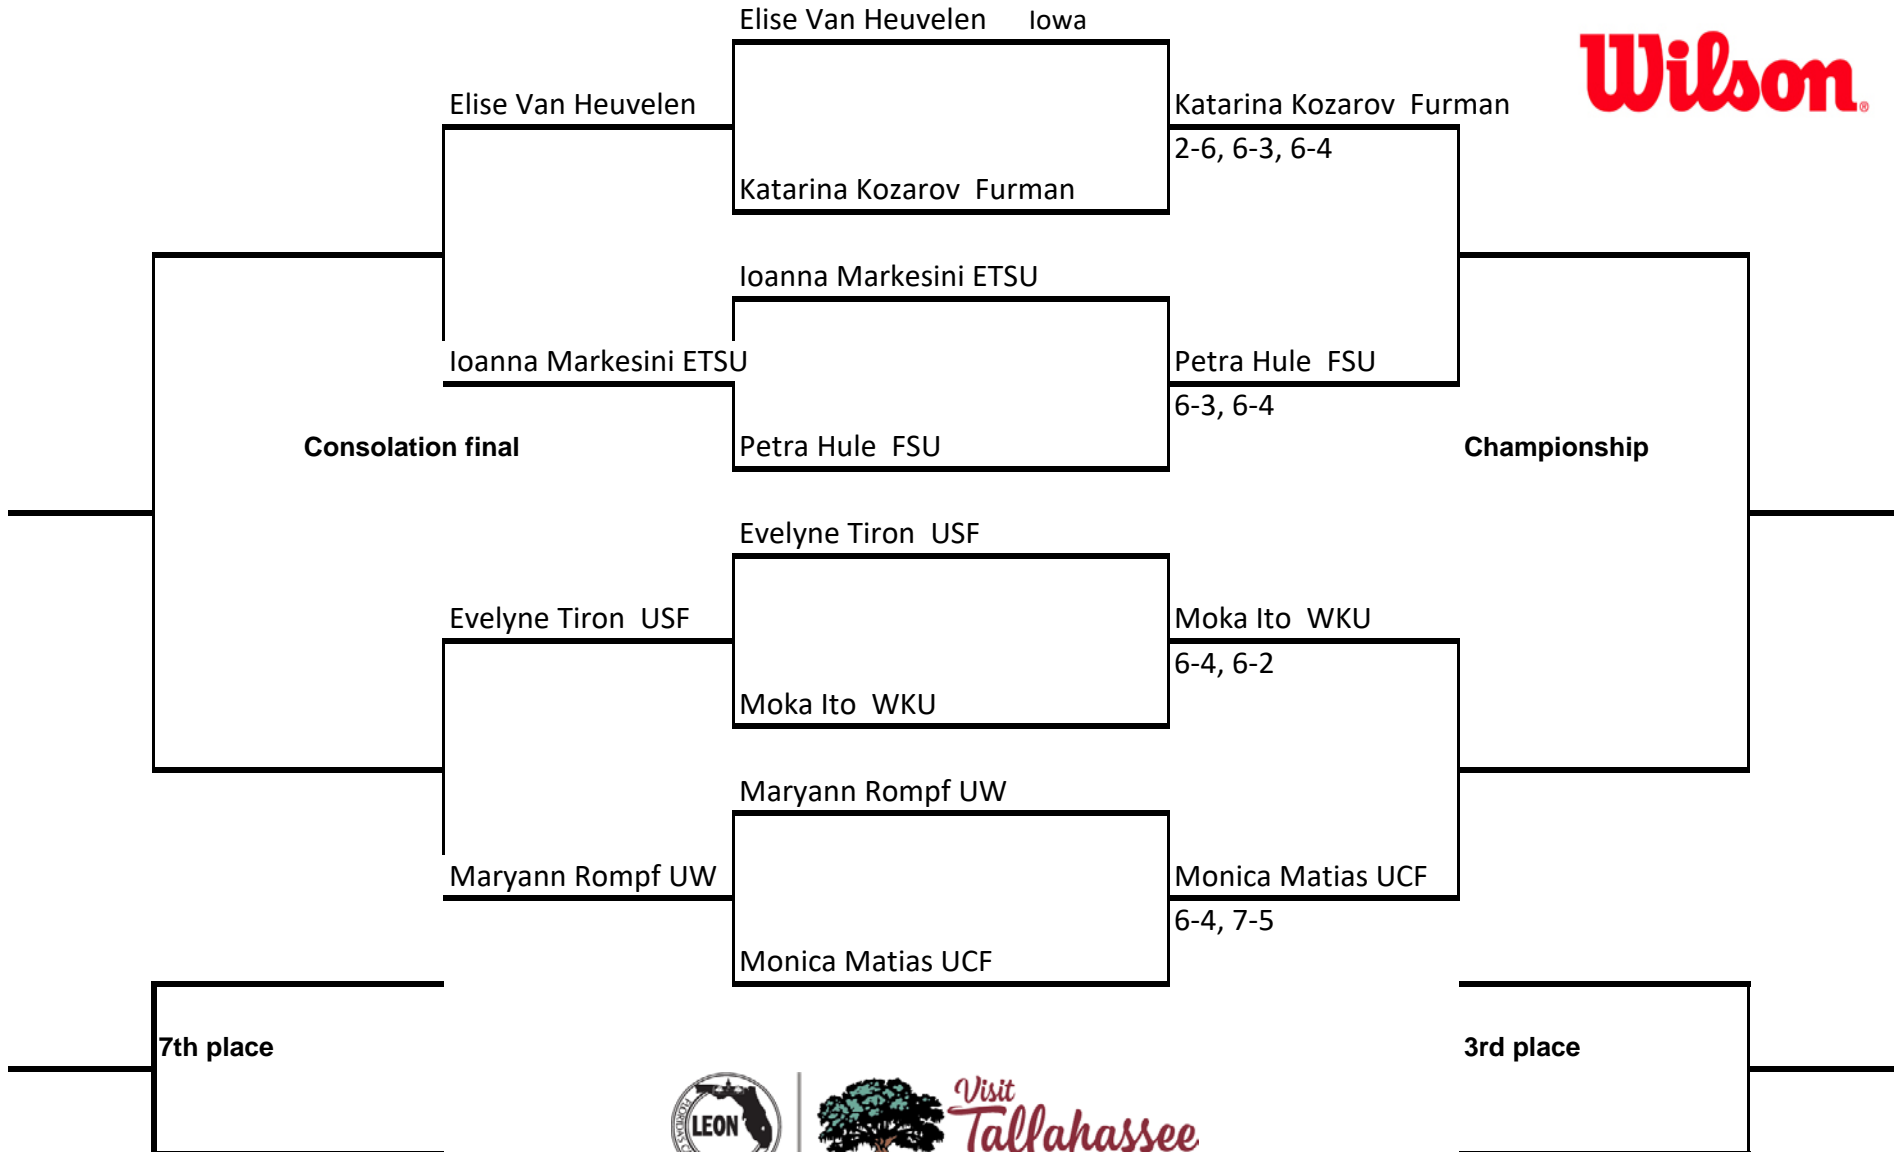

FSU All Conference Showdown

An Intercollegiate Tennis Association Sanctioned Event
 Hosted by Florida State University * November 10, 11, 12, 2017

Gold Singles Draw

FSU All Conference Showdown

An Intercollegiate Tennis Association Sanctioned Event

Hosted by Florida State University * November 10, 11, 12, 2017

Garnet Singles Draw

FSU All Conference Showdown

An Intercollegiate Tennis Association Sanctioned Event

Hosted by Florida State University * November 10, 11, 12, 2017

Spear Singles Draw

Consolation final

Championship

FSU All Conference Showdown

An Intercollegiate Tennis Association Sanctioned Event

Hosted by Florida State University * November 10, 11, 12, 2017

Seminole Singles Draw