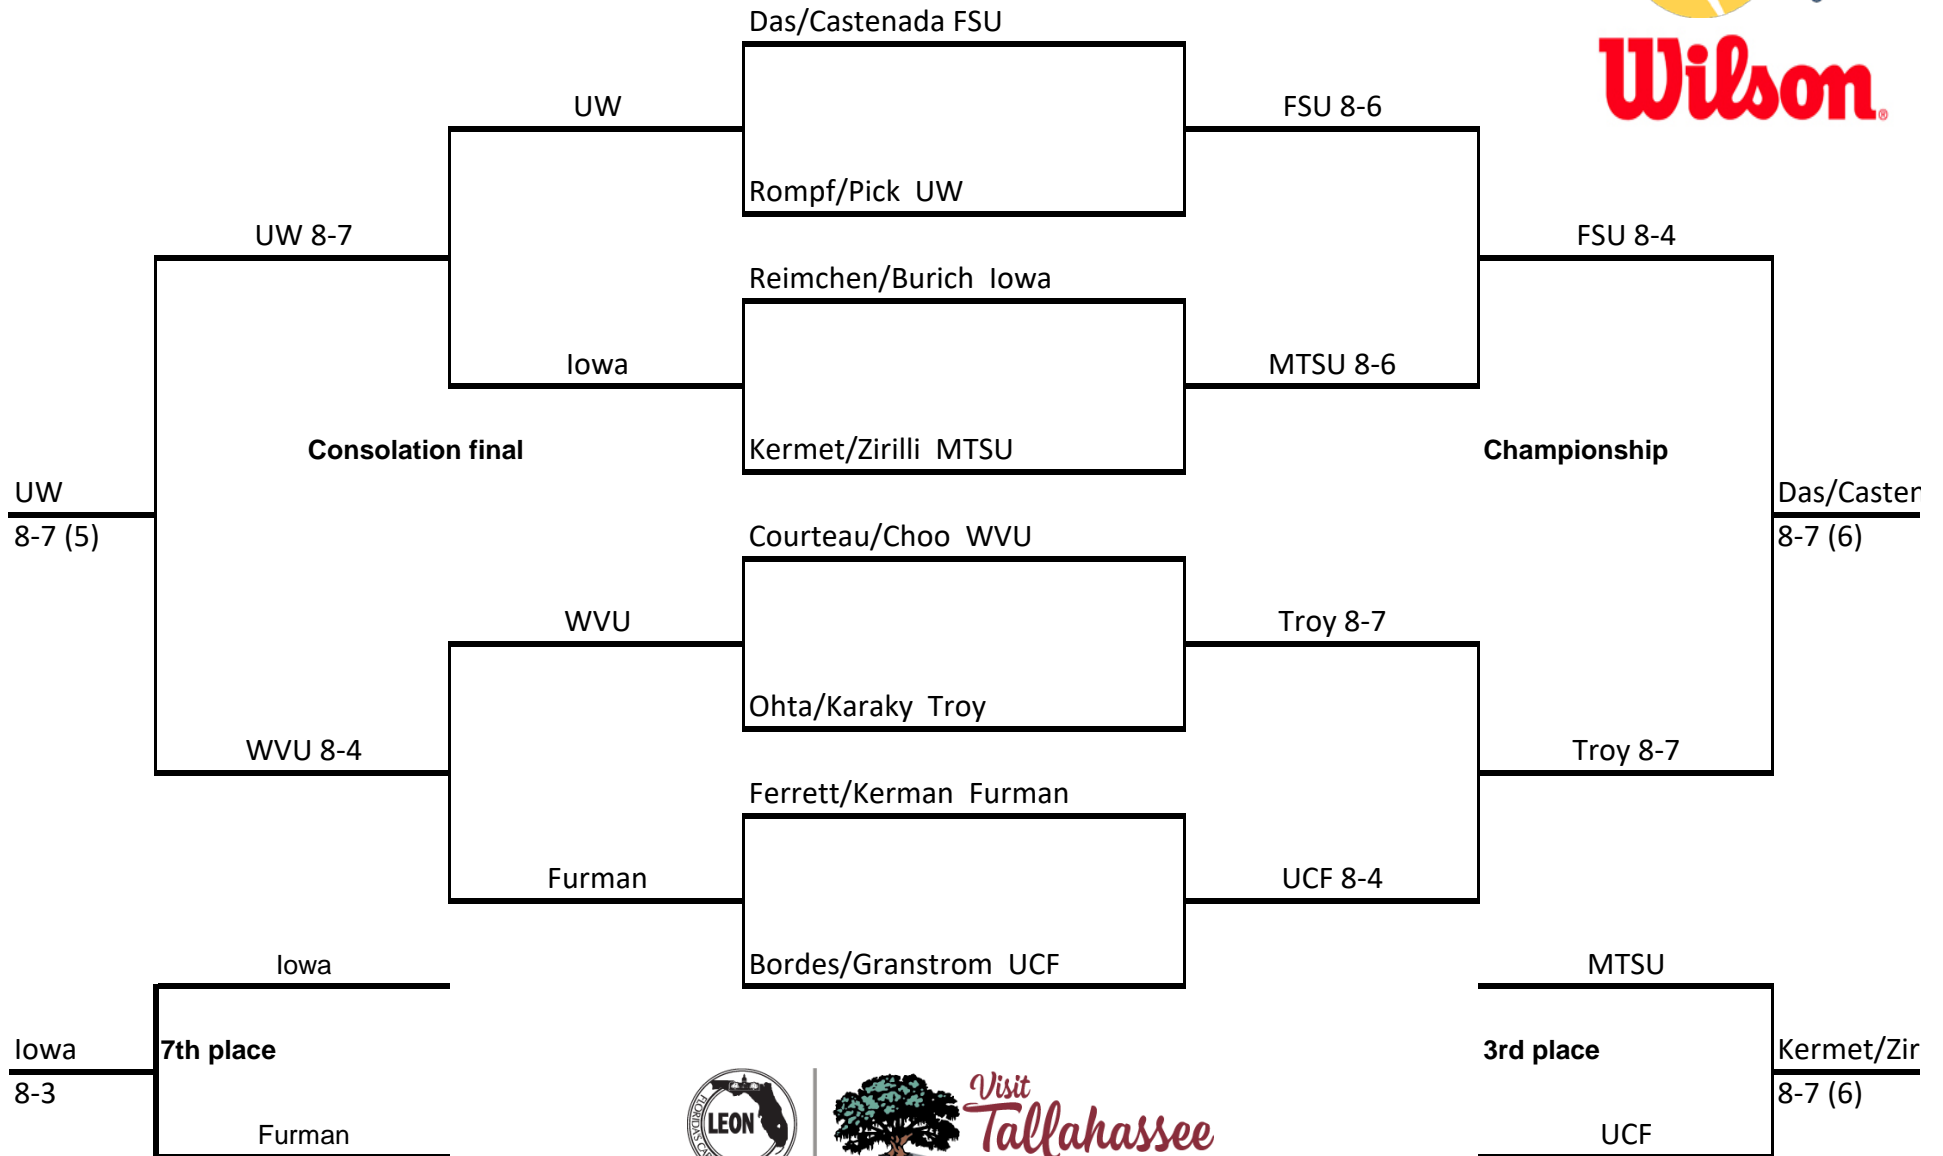

Doubles Garnet Draw