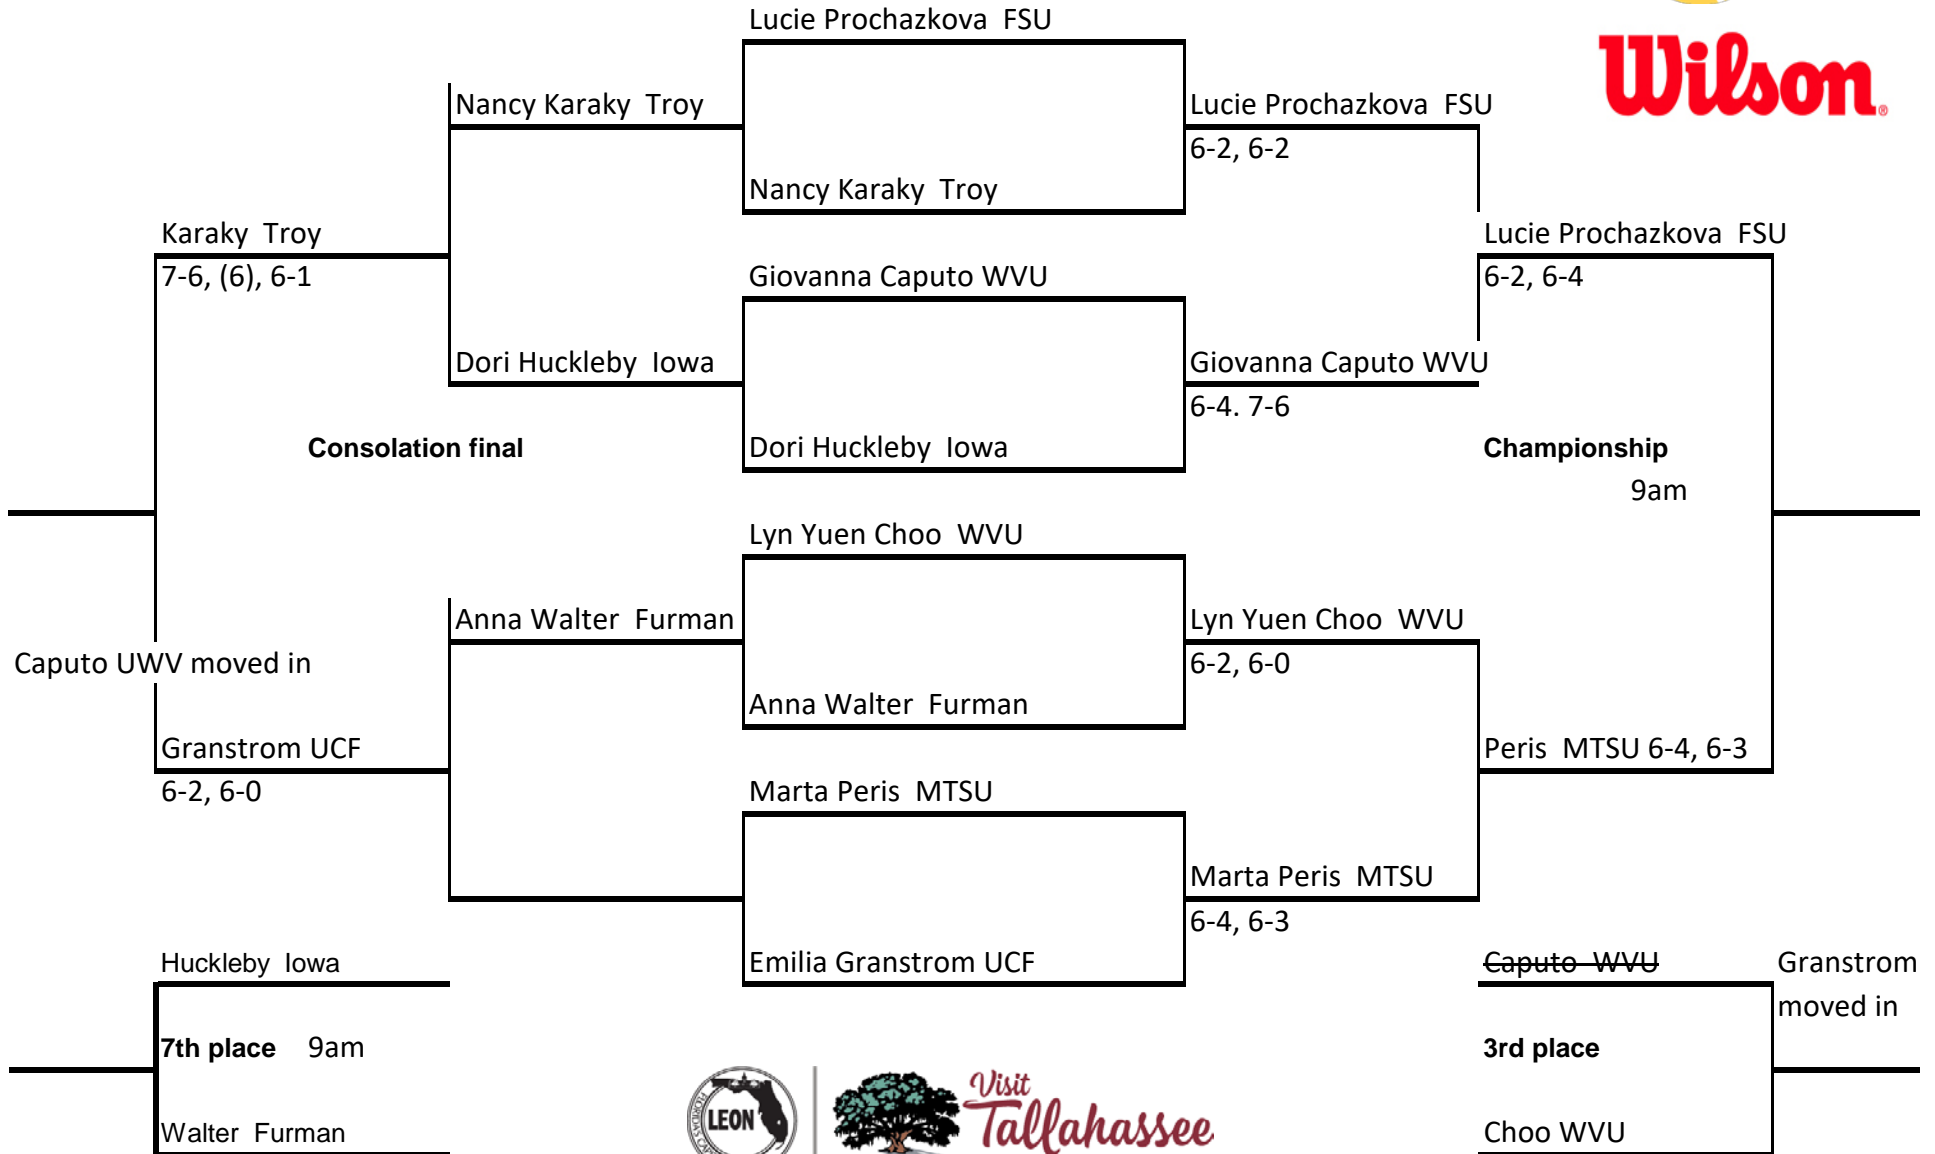

FSU All Conference Showdown

An Intercollegiate Tennis Association Sanctioned Event

Hosted by Florida State University * November 10, 11, 12, 2017

Gold Singles Draw

FSU All Conference Showdown

An Intercollegiate Tennis Association Sanctioned Event

Hosted by Florida State University * November 10, 11, 12, 2017

Garnet Singles Draw

FSU All Conference Showdown

An Intercollegiate Tennis Association Sanctioned Event

Hosted by Florida State University * November 10, 11, 12, 2017

Spear Singles Draw

FSU All Conference Showdown

An Intercollegiate Tennis Association Sanctioned Event

Hosted by Florida State University * November 10, 11, 12, 2017

Seminole Singles Draw

FSU All Conference Showdown

An Intercollegiate Tennis Association Sanctioned Event

Hosted by Florida State University * November 10, 11, 12, 2017

Speicher Singles Draw

Due to 2 WVU players in 3rd place match, Caputo will play the 5th place match and Granstrom will move up to the 3rd place match