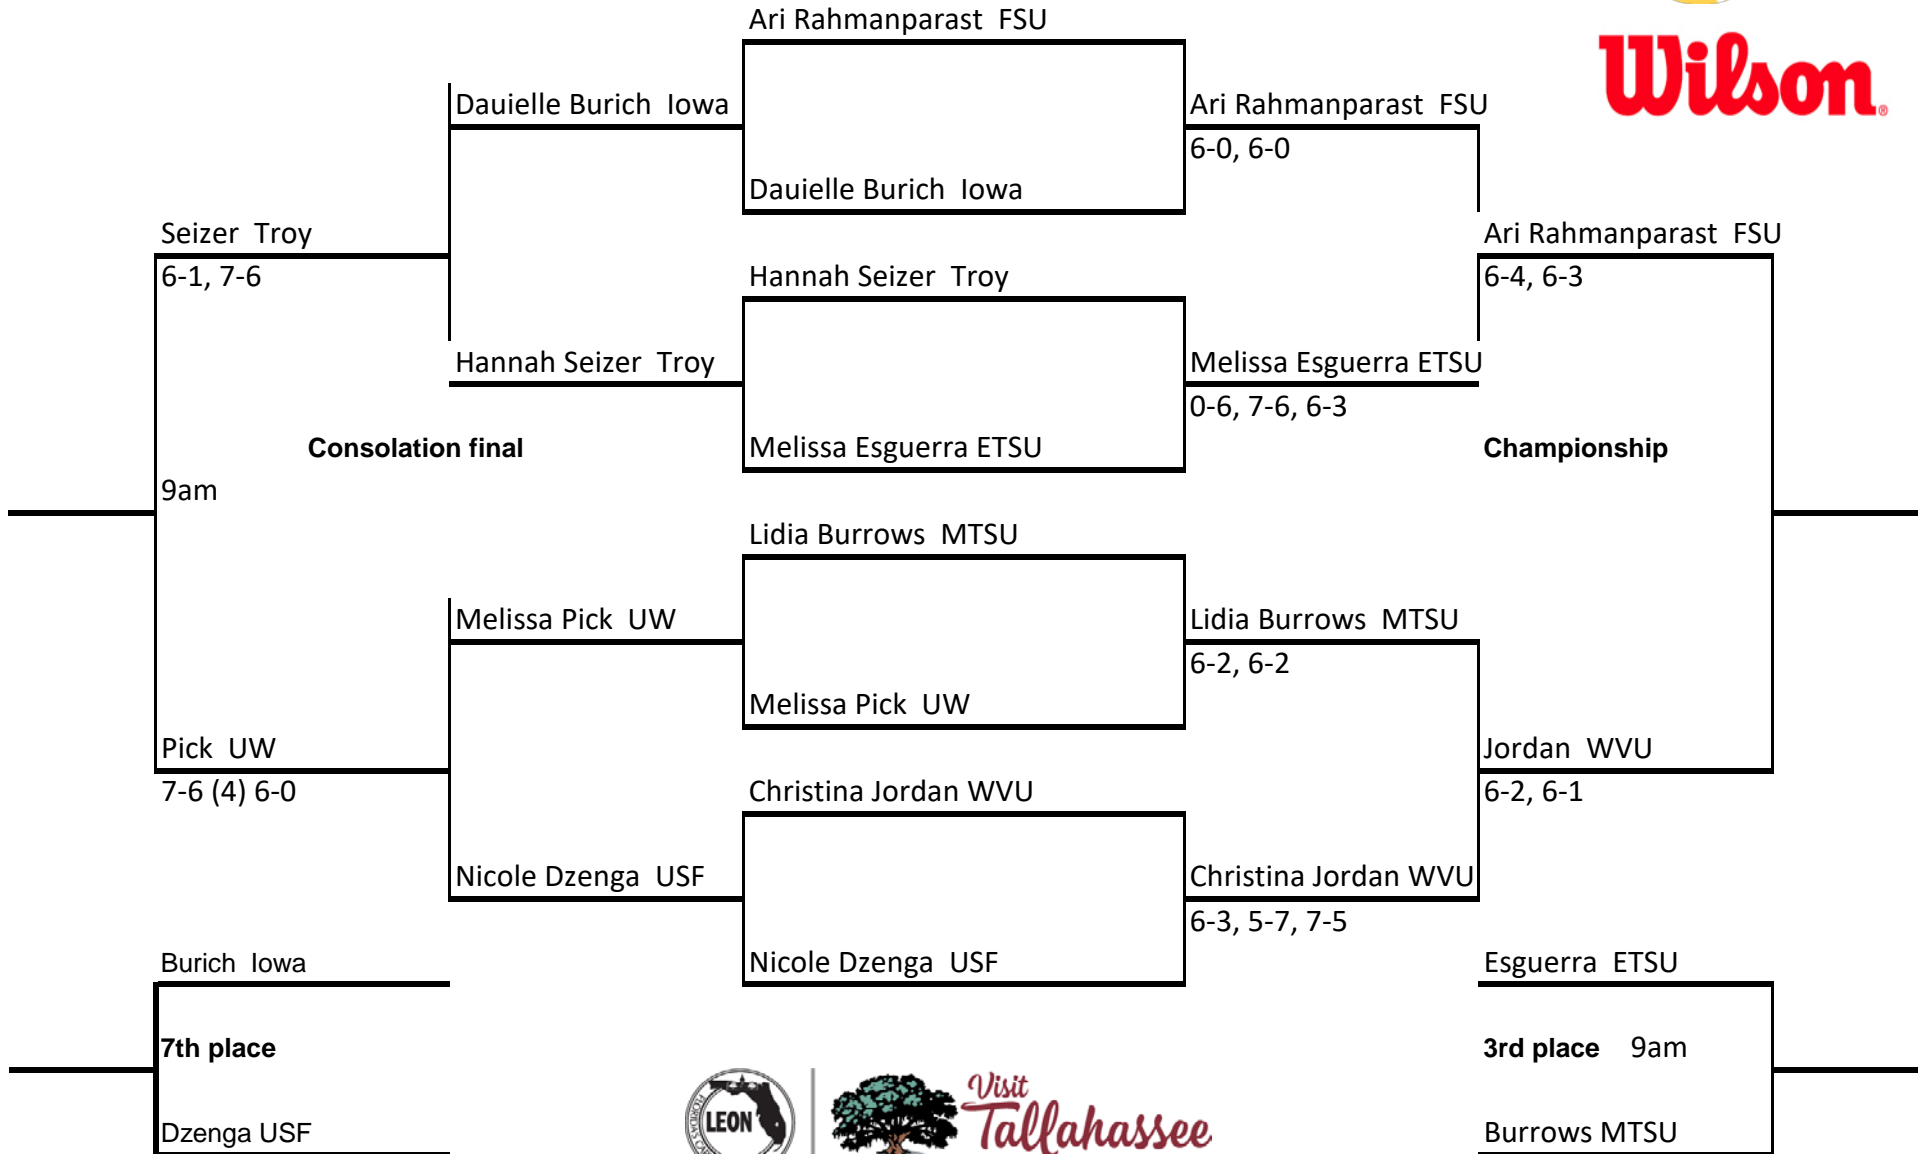

FSU All Conference Showdown

An Intercollegiate Tennis Association Sanctioned Event

Hosted by Florida State University * November 10, 11, 12, 2017

Gold Singles Draw

FSU All Conference Showdown

An Intercollegiate Tennis Association Sanctioned Event

Hosted by Florida State University * November 10, 11, 12, 2017

Garnet Singles Draw

FSU All Conference Showdown

An Intercollegiate Tennis Association Sanctioned Event

Hosted by Florida State University * November 10, 11, 12, 2017

Spear Singles Draw

FSU All Conference Showdown

An Intercollegiate Tennis Association Sanctioned Event

Hosted by Florida State University * November 10, 11, 12, 2017

Seminole Singles Draw

FSU All Conference Showdown