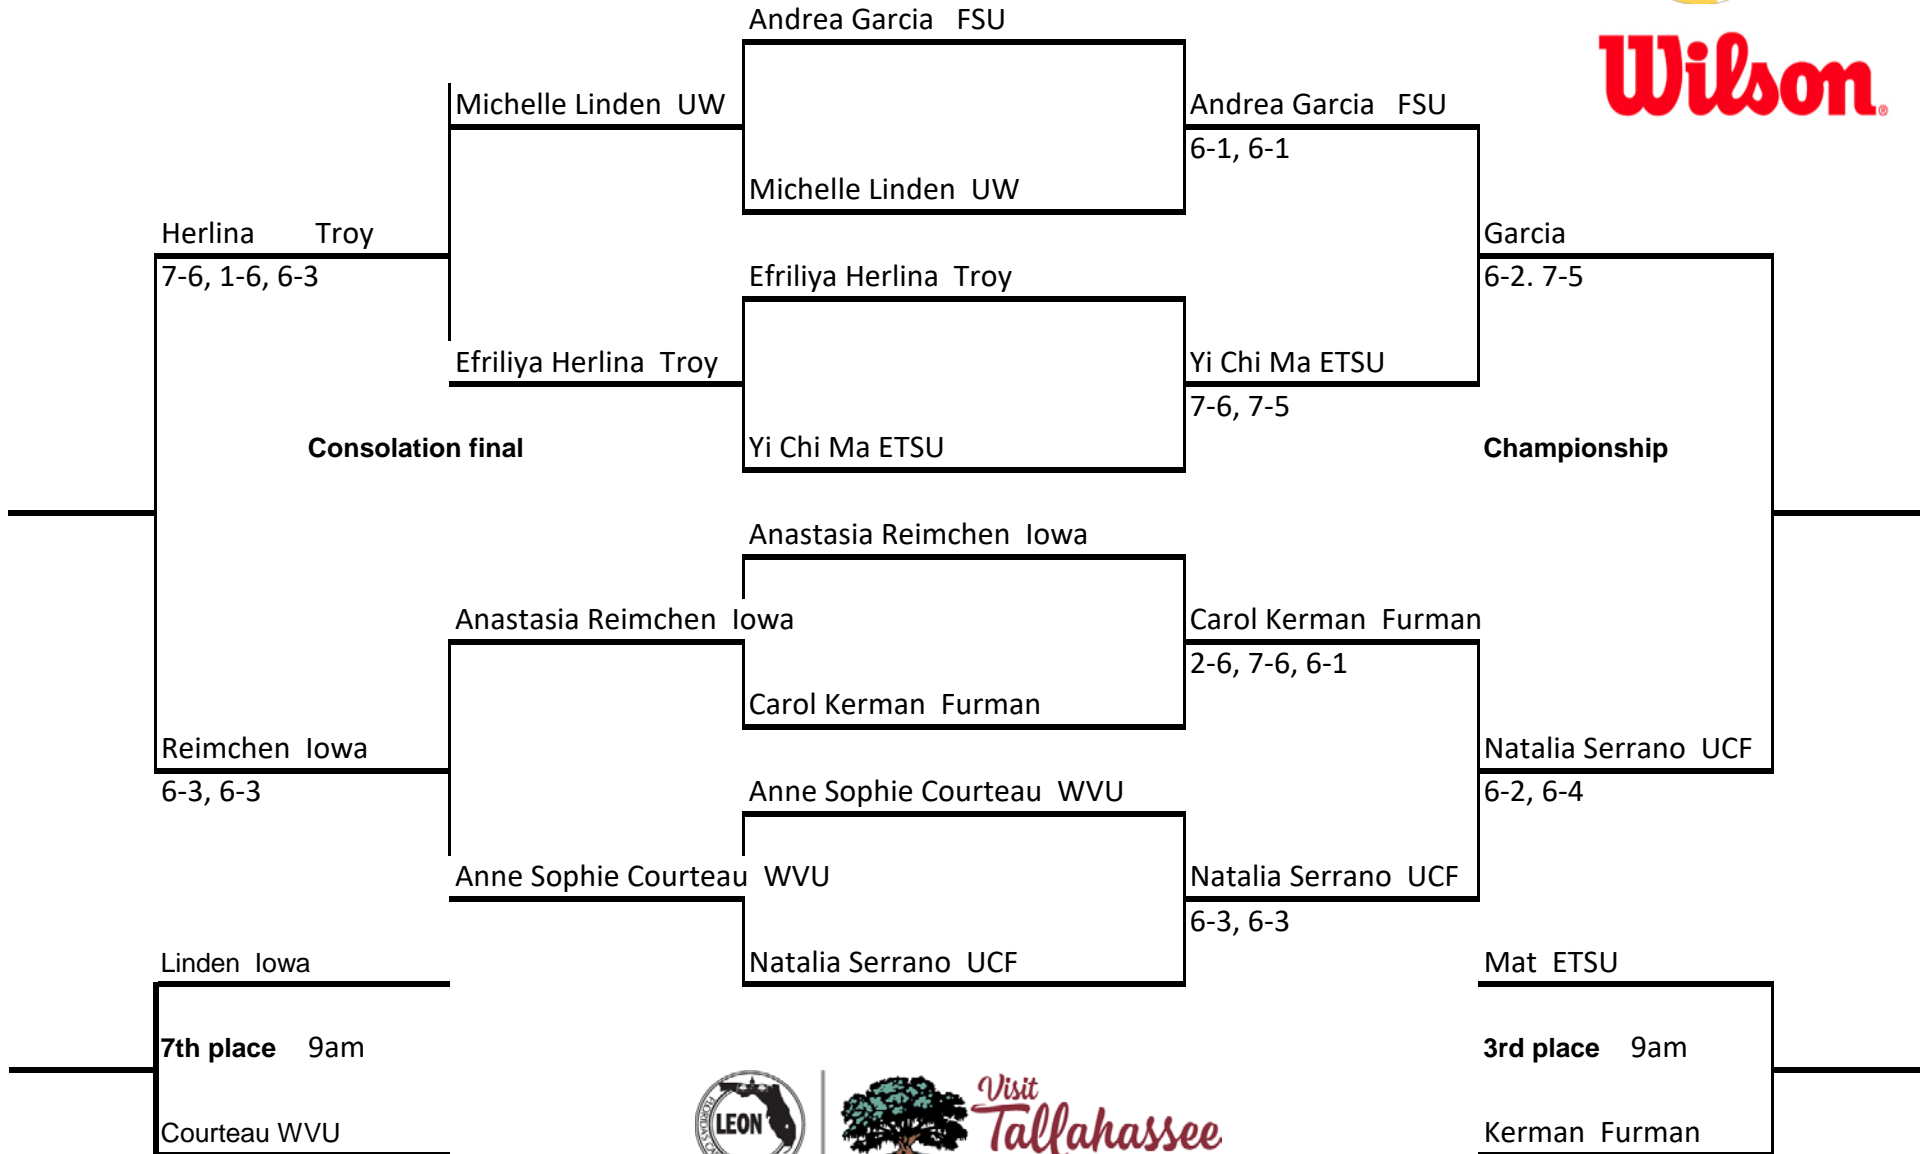

FSU All Conference Showdown

An Intercollegiate Tennis Association Sanctioned Event

Hosted by Florida State University * November 10, 11, 12, 2017

Gold Singles Draw

FSU All Conference Showdown

An Intercollegiate Tennis Association Sanctioned Event

Hosted by Florida State University * November 10, 11, 12, 2017

Garnet Singles Draw

FSU All Conference Showdown

An Intercollegiate Tennis Association Sanctioned Event

Hosted by Florida State University * November 10, 11, 12, 2017

Spear Singles Draw

FSU All Conference Showdown

An Intercollegiate Tennis Association Sanctioned Event

Hosted by Florida State University * November 10, 11, 12, 2017

Seminole Singles Draw

FSU All Conference Showdown

An Intercollegiate Tennis Association Sanctioned Event
 Hosted by Florida State University * November 10, 11, 12, 2017

Speicher Singles Draw

Due to 2 WVU players in 3rd place match, Caputo will play the 5th place match and Granstrom will move up to the 3rd place match