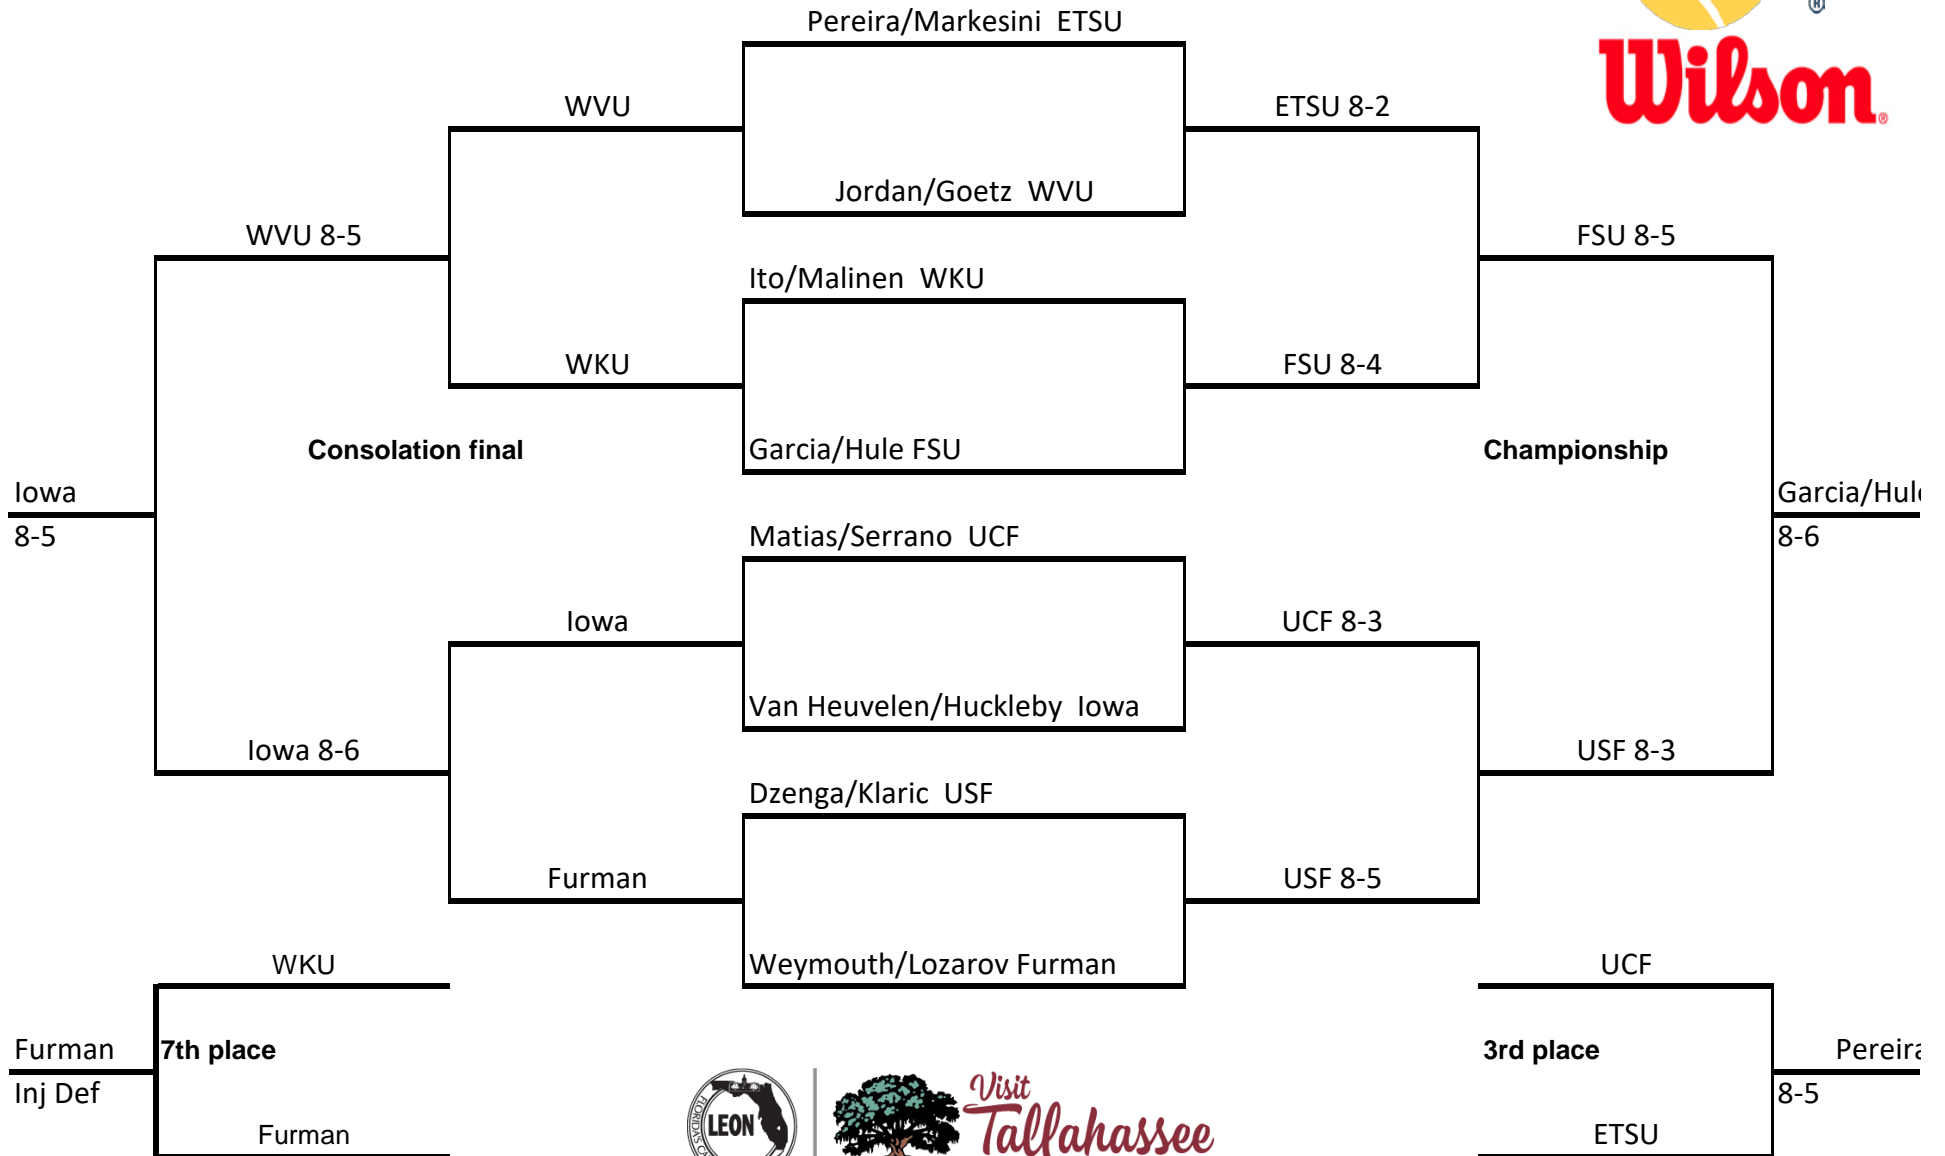

Hosted by Florida State University * November 10, 11, 12, 2017

Garnet Singles Draw

FSU All Conference Showdown

An Intercollegiate Tennis Association Sanctioned Event

Hosted by Florida State University * November 10, 11, 12, 2017

Spear Singles Draw

FSU All Conference Showdown

An Intercollegiate Tennis Association Sanctioned Event

Hosted by Florida State University * November 10, 11, 12, 2017

Seminole Singles Draw

FSU All Conference Showdown

FSU All Conference Showdown

An Intercollegiate Tennis Association Sanctioned Event

Hosted by Florida State University * November 10, 11, 12, 2017

Osceola Singles Draw

FSU All Conference Showdown

An Intercollegiate Tennis Association Sanctioned Event

Hosted by Florida State University * November 10, 11, 12, 2017

Doubles Gold Draw

e FSU

3/Markesini ETSU

FSU All Conference Showdown

An Intercollegiate Tennis Association Sanctioned Event

Hosted by Florida State University * November 10, 11, 12, 2017