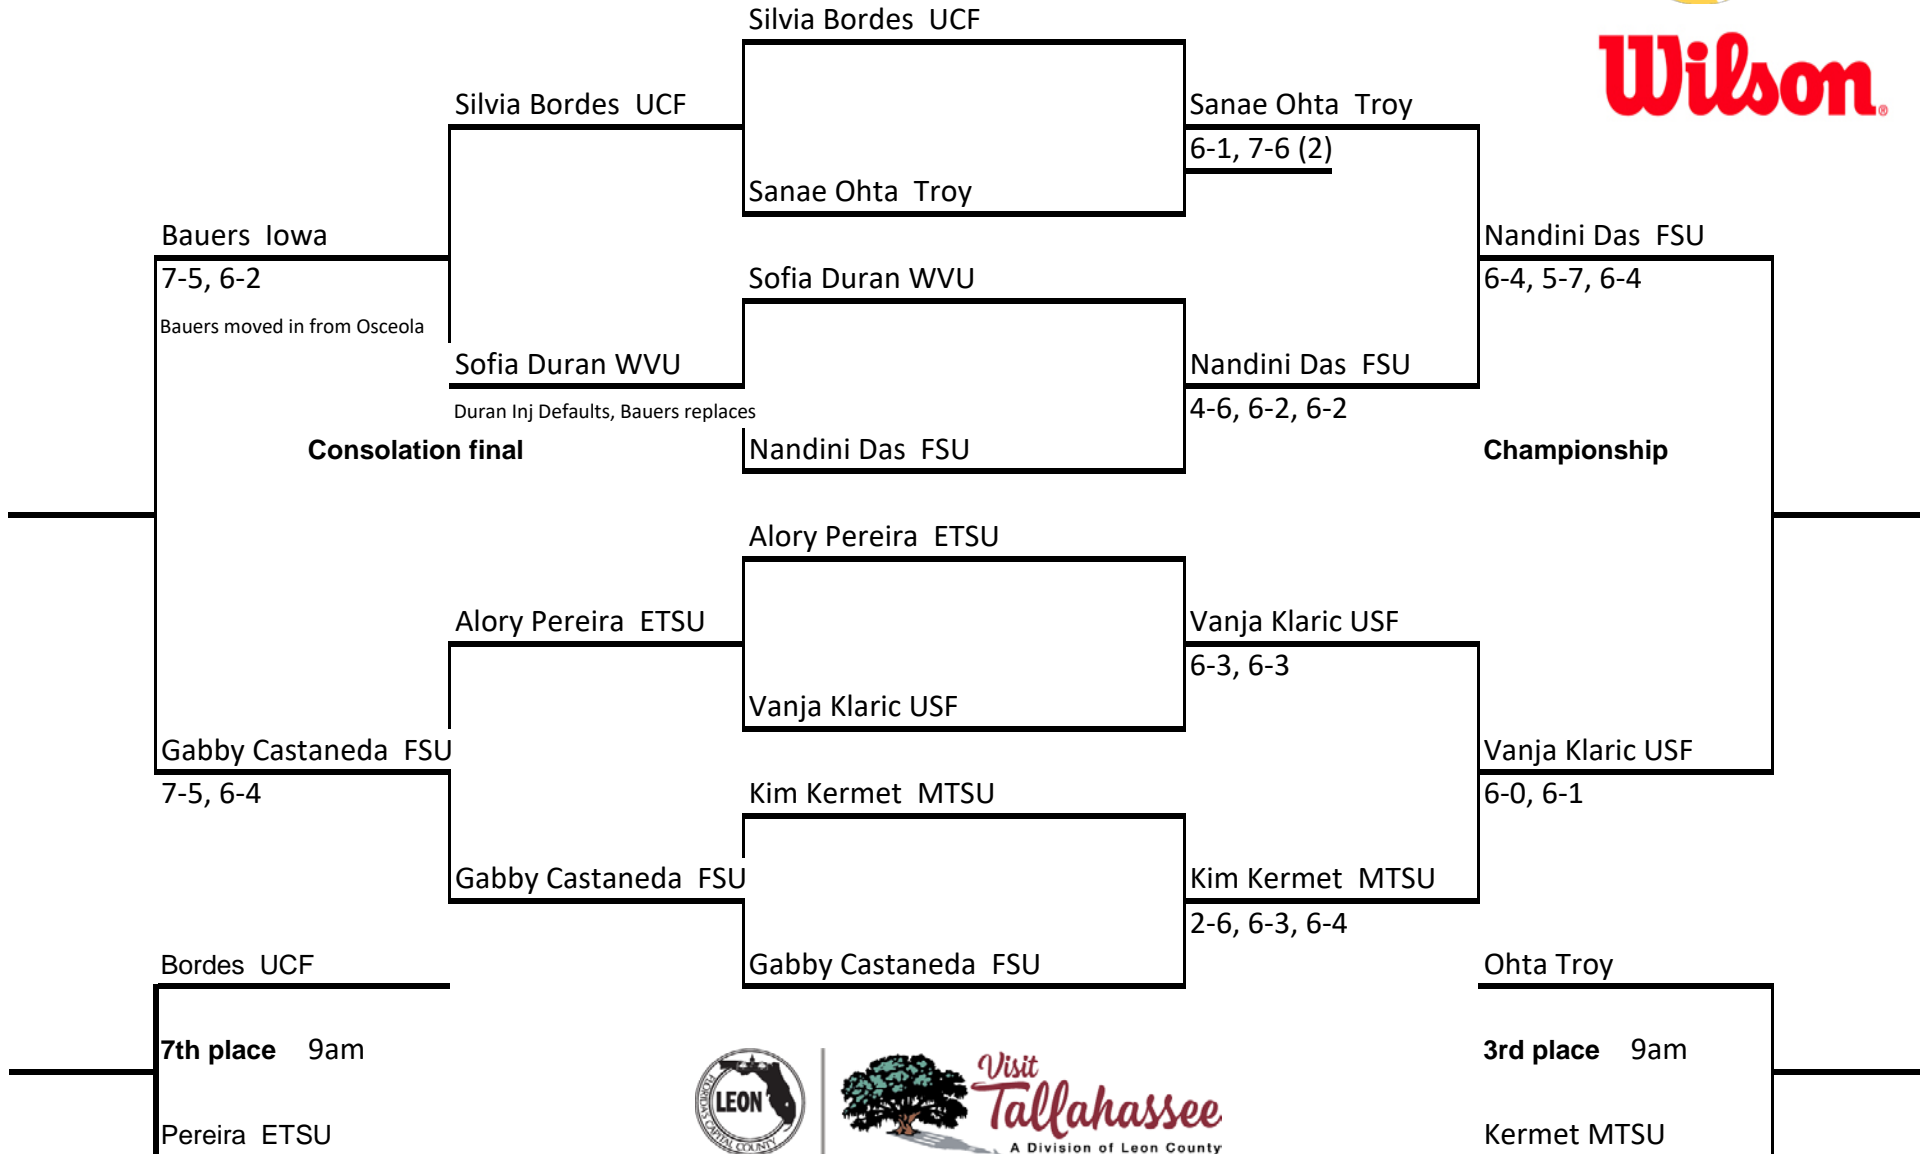

FSU All Conference Showdown

An Intercollegiate Tennis Association Sanctioned Event

Hosted by Florida State University * November 10, 11, 12, 2017

Gold Singles Draw

FSU All Conference Showdown

An Intercollegiate Tennis Association Sanctioned Event

Hosted by Florida State University * November 10, 11, 12, 2017

Garnet Singles Draw

FSU All Conference Showdown

An Intercollegiate Tennis Association Sanctioned Event

Hosted by Florida State University * November 10, 11, 12, 2017

Spear Singles Draw

FSU All Conference Showdown

An Intercollegiate Tennis Association Sanctioned Event

Hosted by Florida State University * November 10, 11, 12, 2017

Seminole Singles Draw

FSU All Conference Showdown