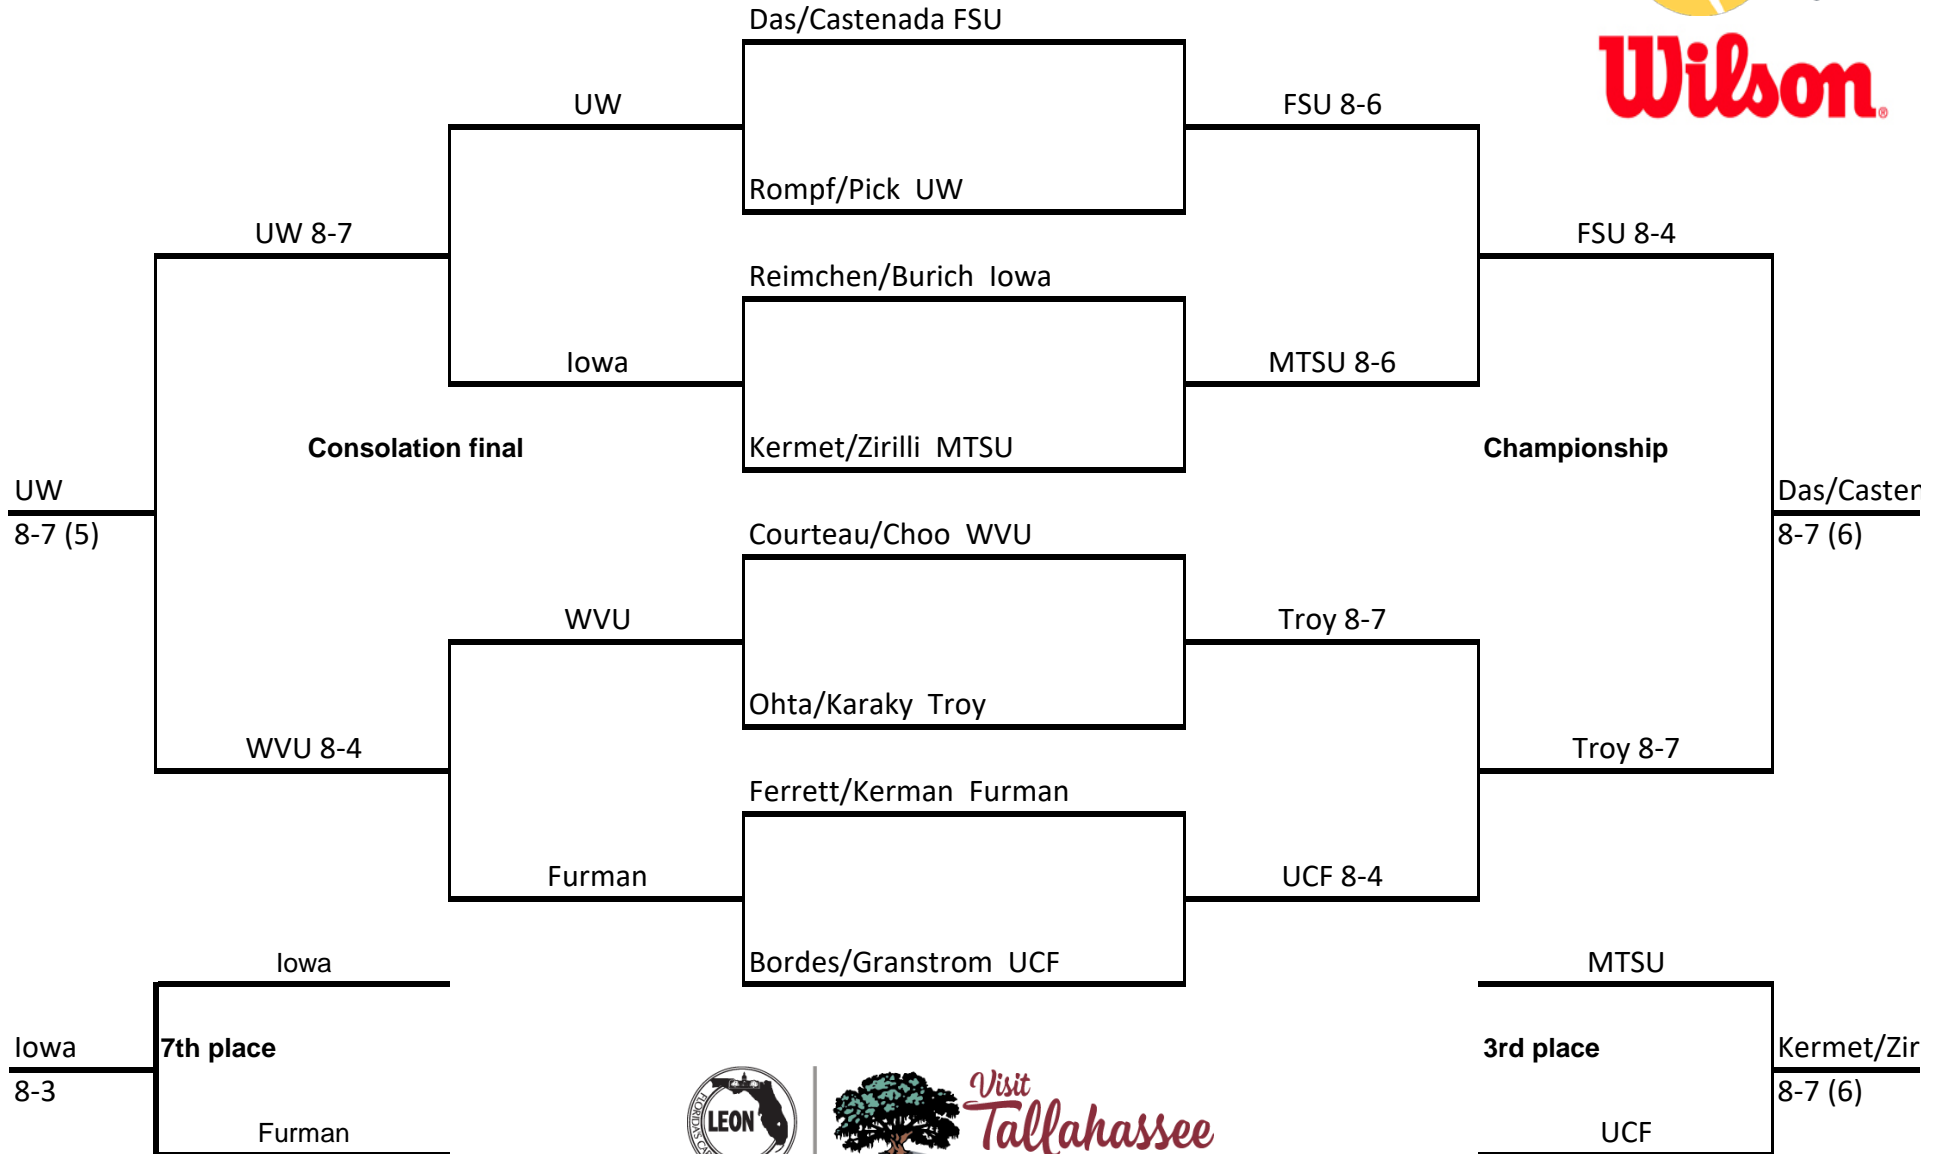

Doubles Garnet Draw