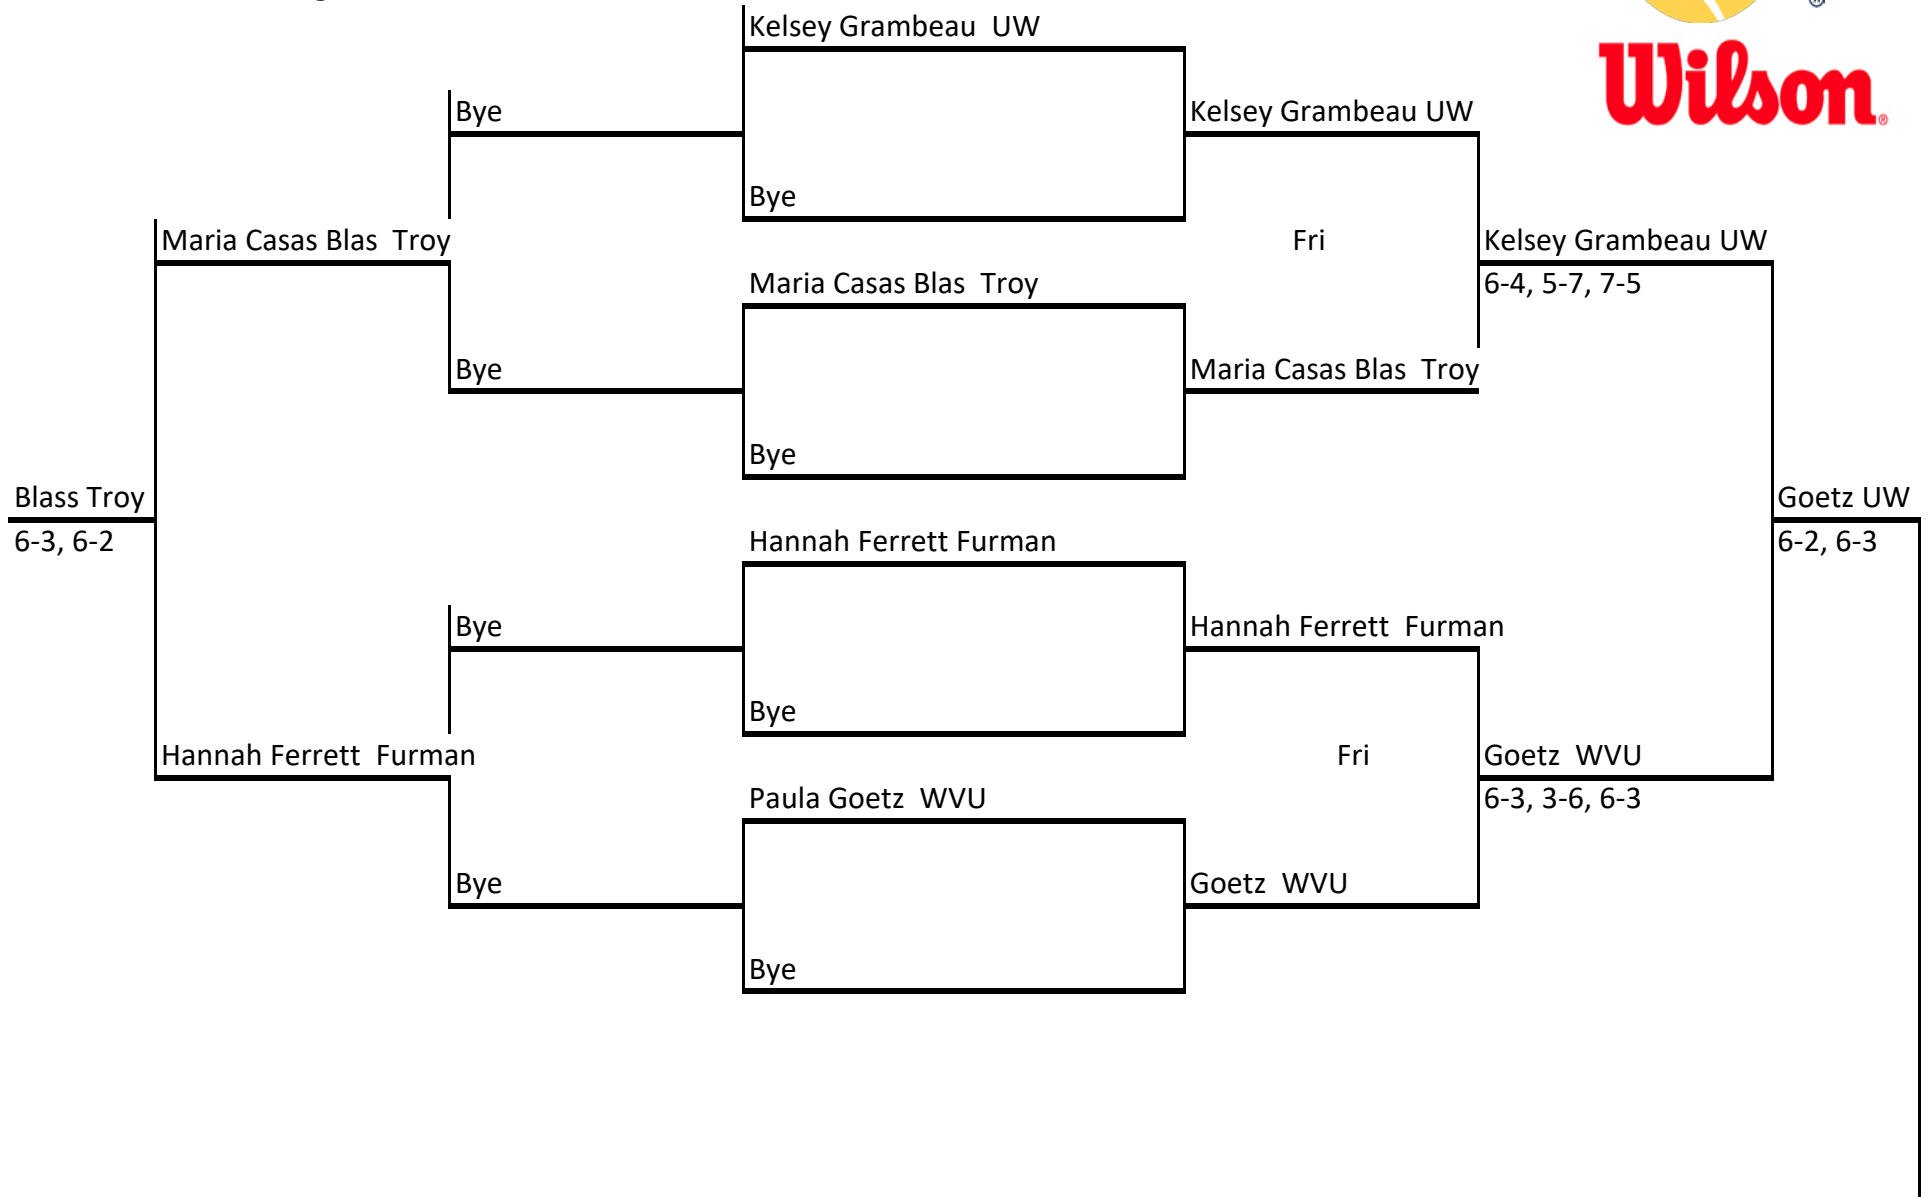

Hosted by Florida State University * November 10, 11, 12, 2017

Garnet Singles Draw

FSU All Conference Showdown

An Intercollegiate Tennis Association Sanctioned Event

Hosted by Florida State University * November 10, 11, 12, 2017

Spear Singles Draw

FSU All Conference Showdown

An Intercollegiate Tennis Association Sanctioned Event

Hosted by Florida State University * November 10, 11, 12, 2017

Seminole Singles Draw

FSU All Conference Showdown

An Intercollegiate Tennis Association Sanctioned Event
 Hosted by Florida State University * November 10, 11, 12, 2017

Speicher Singles Draw

Due to 2 WVU players in 3rd place match, Caputo will play the 5th place match and Granstrom will move up to the 3rd place match

FSU All Conference Showdown

An Intercollegiate Tennis Association Sanctioned Event

Hosted by Florida State University * November 10, 11, 12, 2017

Osceola Singles Draw

FSU All Conference Showdown

An Intercollegiate Tennis Association Sanctioned Event