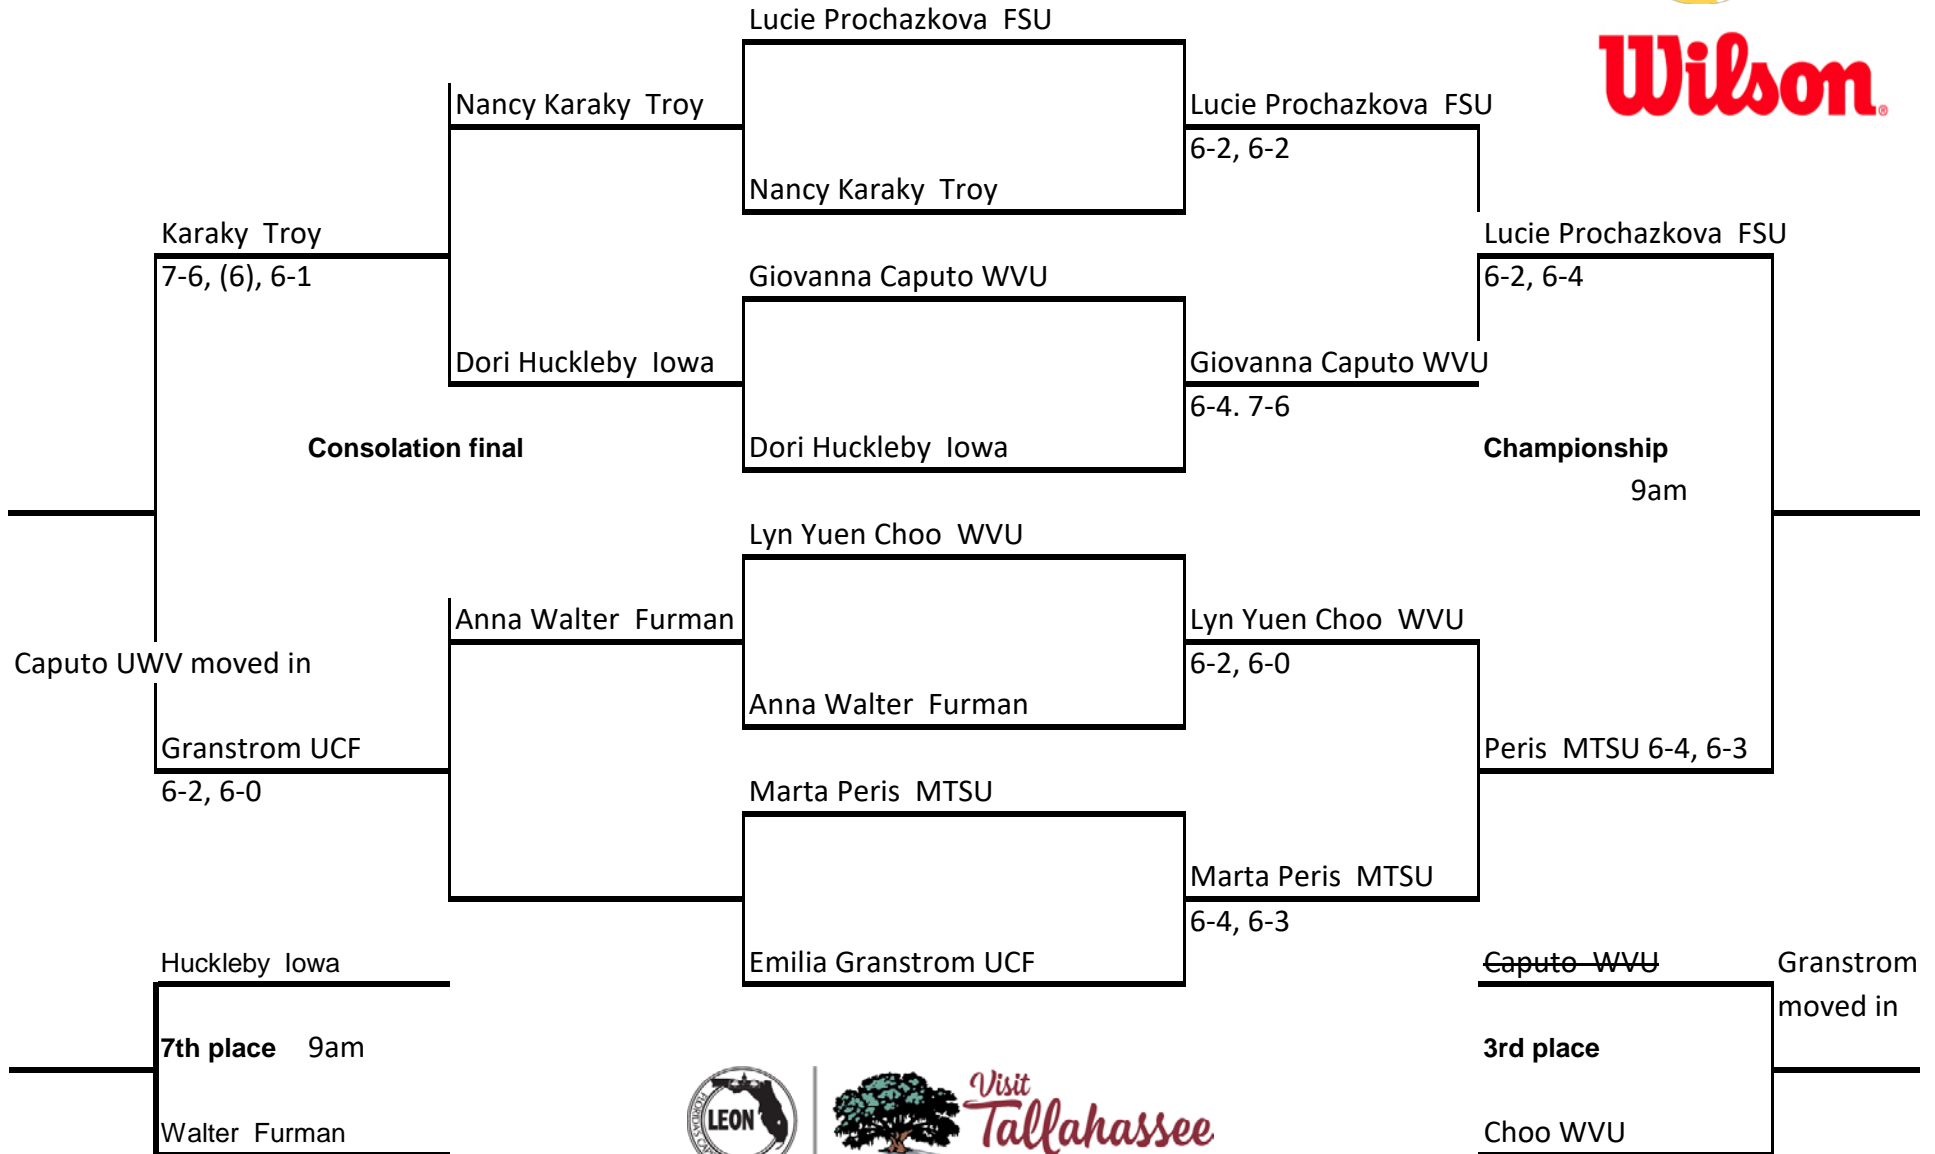

FSU All Conference Showdown

An Intercollegiate Tennis Association Sanctioned Event

Hosted by Florida State University * November 10, 11, 12, 2017

Gold Singles Draw

FSU All Conference Showdown

An Intercollegiate Tennis Association Sanctioned Event

Hosted by Florida State University * November 10, 11, 12, 2017

Garnet Singles Draw

FSU All Conference Showdown

An Intercollegiate Tennis Association Sanctioned Event

Hosted by Florida State University * November 10, 11, 12, 2017

Spear Singles Draw

FSU All Conference Showdown

An Intercollegiate Tennis Association Sanctioned Event

Hosted by Florida State University * November 10, 11, 12, 2017

Seminole Singles Draw

FSU All Conference Showdown

An Intercollegiate Tennis Association Sanctioned Event
 Hosted by Florida State University * November 10, 11, 12, 2017

Speicher Singles Draw

Due to 2 WVU players in 3rd place match, Caputo will play the 5th place match and Granstrom will move up to the 3rd place match