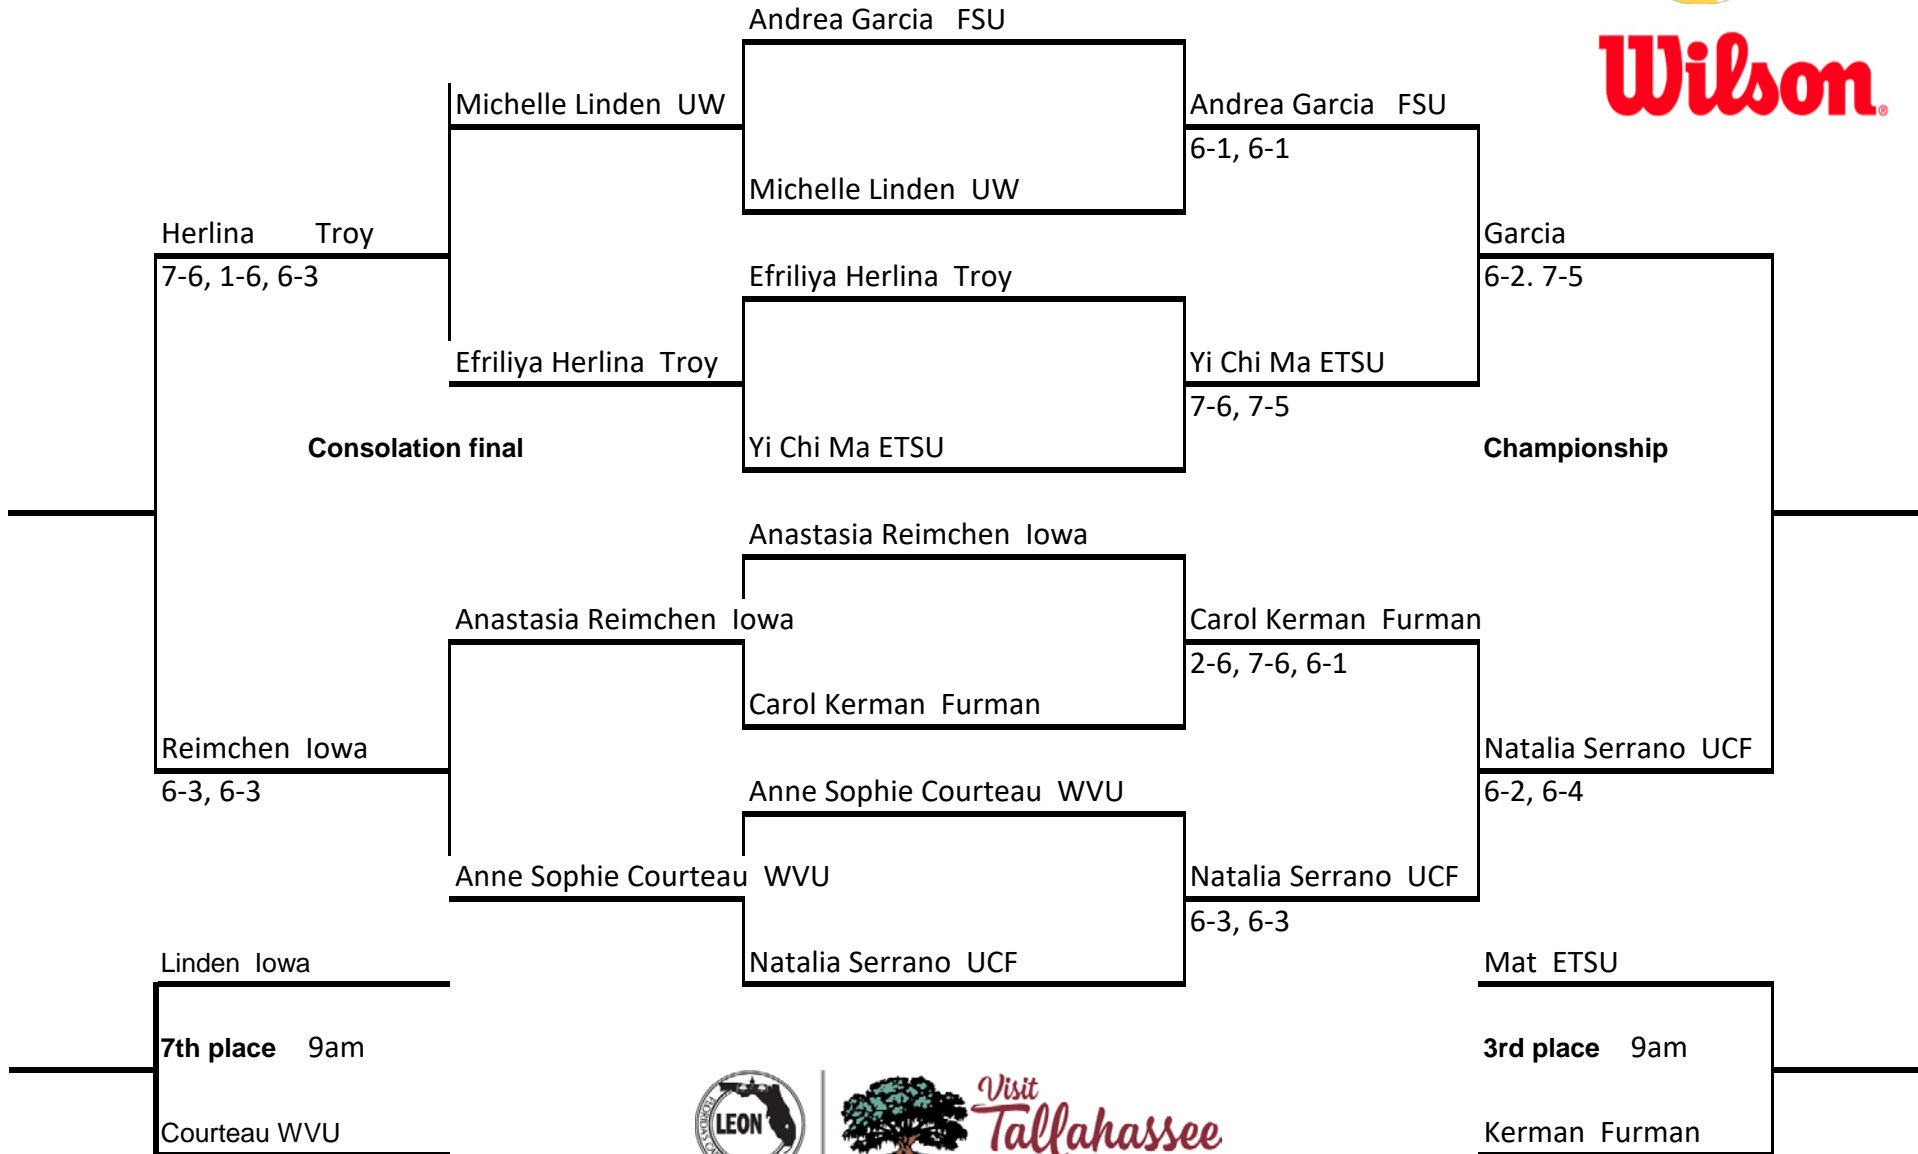

FSU All Conference Showdown

An Intercollegiate Tennis Association Sanctioned Event

Hosted by Florida State University * November 10, 11, 12, 2017

Gold Singles Draw

FSU All Conference Showdown

An Intercollegiate Tennis Association Sanctioned Event

Hosted by Florida State University * November 10, 11, 12, 2017

Garnet Singles Draw

FSU All Conference Showdown

An Intercollegiate Tennis Association Sanctioned Event

Hosted by Florida State University * November 10, 11, 12, 2017

Spear Singles Draw

FSU All Conference Showdown

An Intercollegiate Tennis Association Sanctioned Event

Hosted by Florida State University * November 10, 11, 12, 2017

Seminole Singles Draw

FSU All Conference Showdown

An Intercollegiate Tennis Association Sanctioned Event

Hosted by Florida State University * November 10, 11, 12, 2017

Speicher Singles Draw

Due to 2 WVU players in 3rd place match, Caputo will play the 5th place match and Granstrom will move up to the 3rd place match