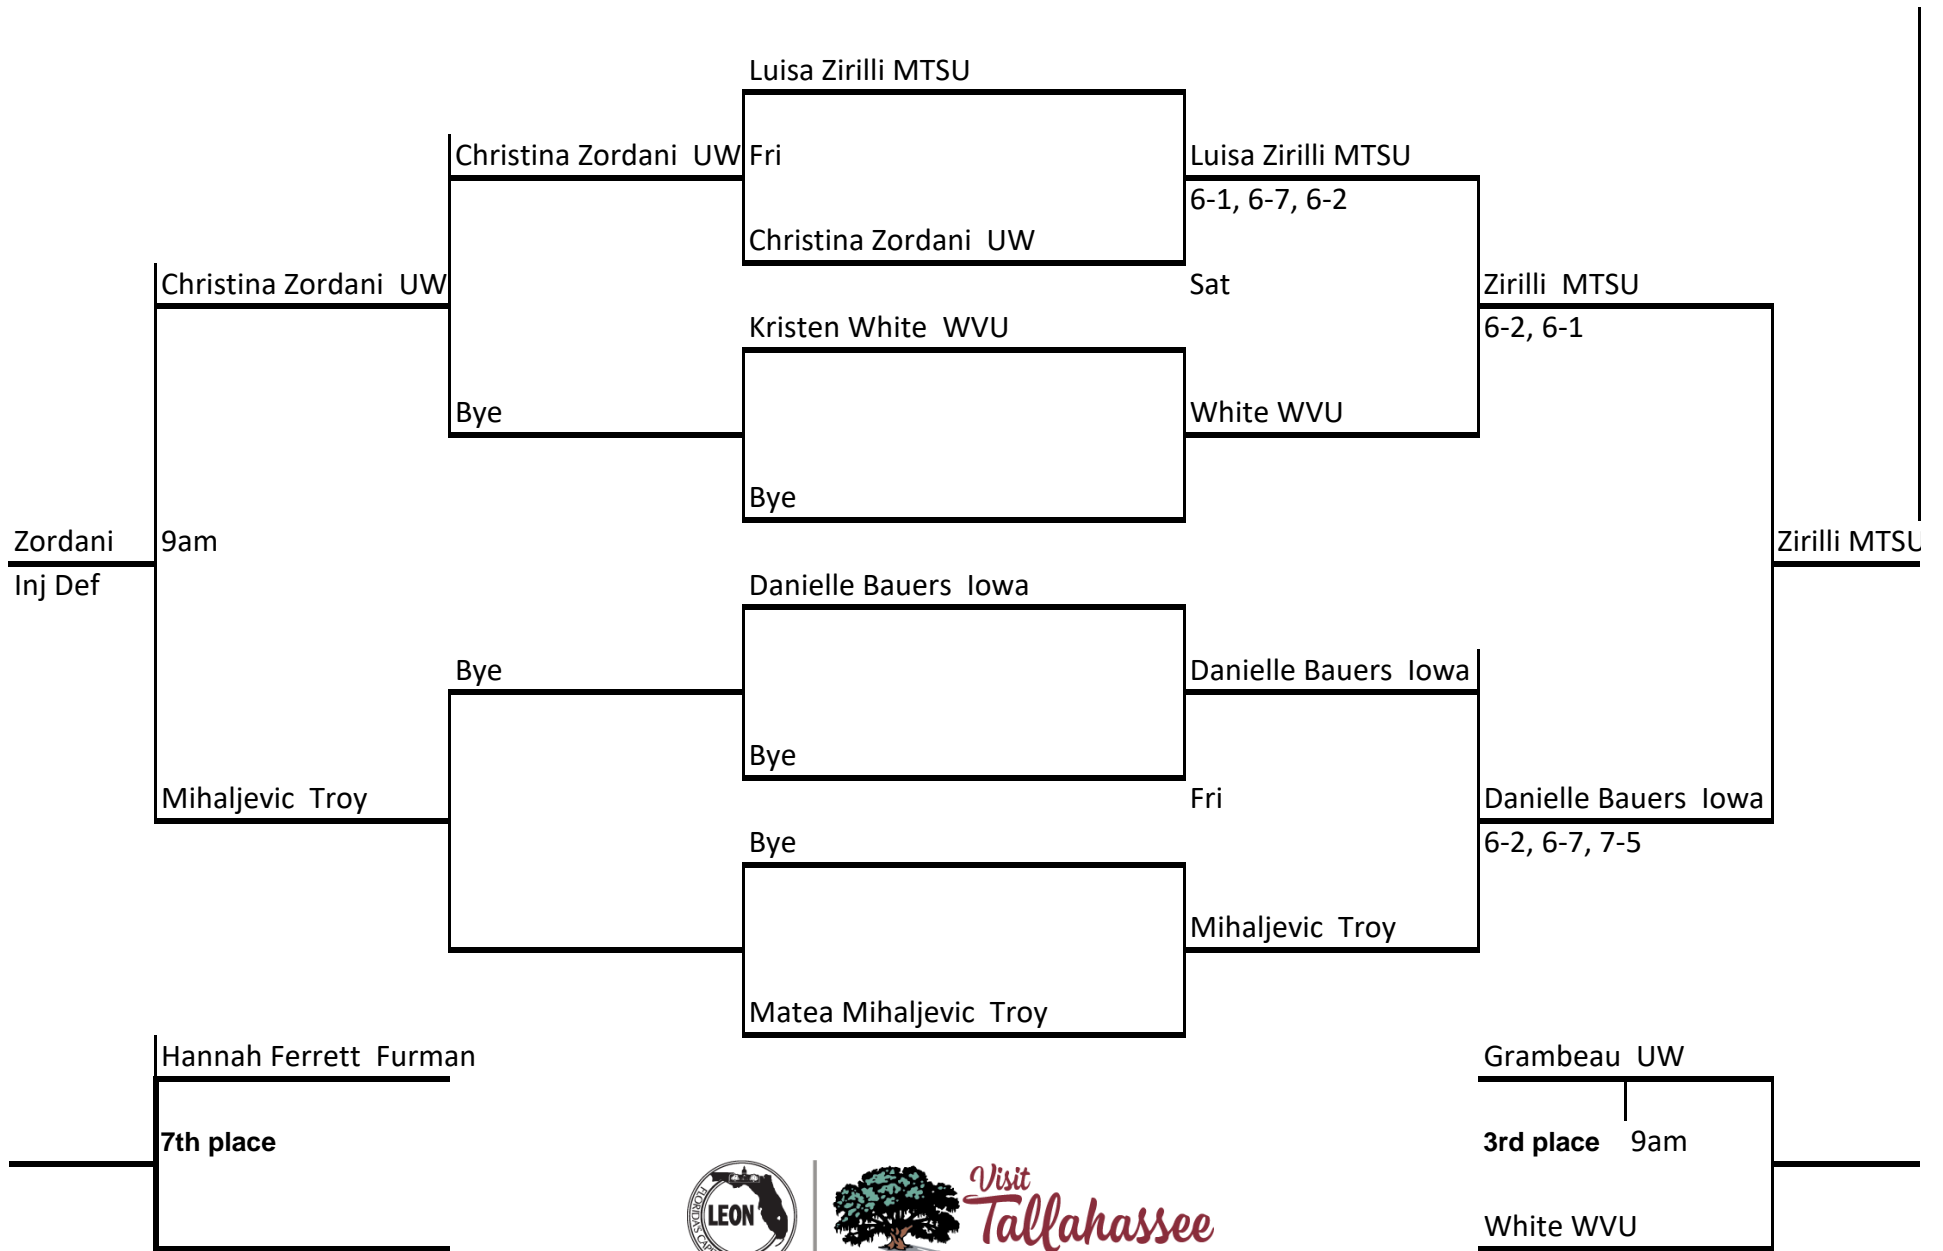

FSU All Conference Showdown

An Intercollegiate Tennis Association Sanctioned Event

Hosted by Florida State University * November 10, 11, 12, 2017

Osceola Singles Draw

FSU All Conference Showdown

An Intercollegiate Tennis Association Sanctioned Event

Hosted by Florida State University * November 10, 11, 12, 2017

Doubles Gold Draw

e FSU

3/Markesini ETSU

FSU All Conference Showdown

An Intercollegiate Tennis Association Sanctioned Event

Hosted by Florida State University * November 10, 11, 12, 2017