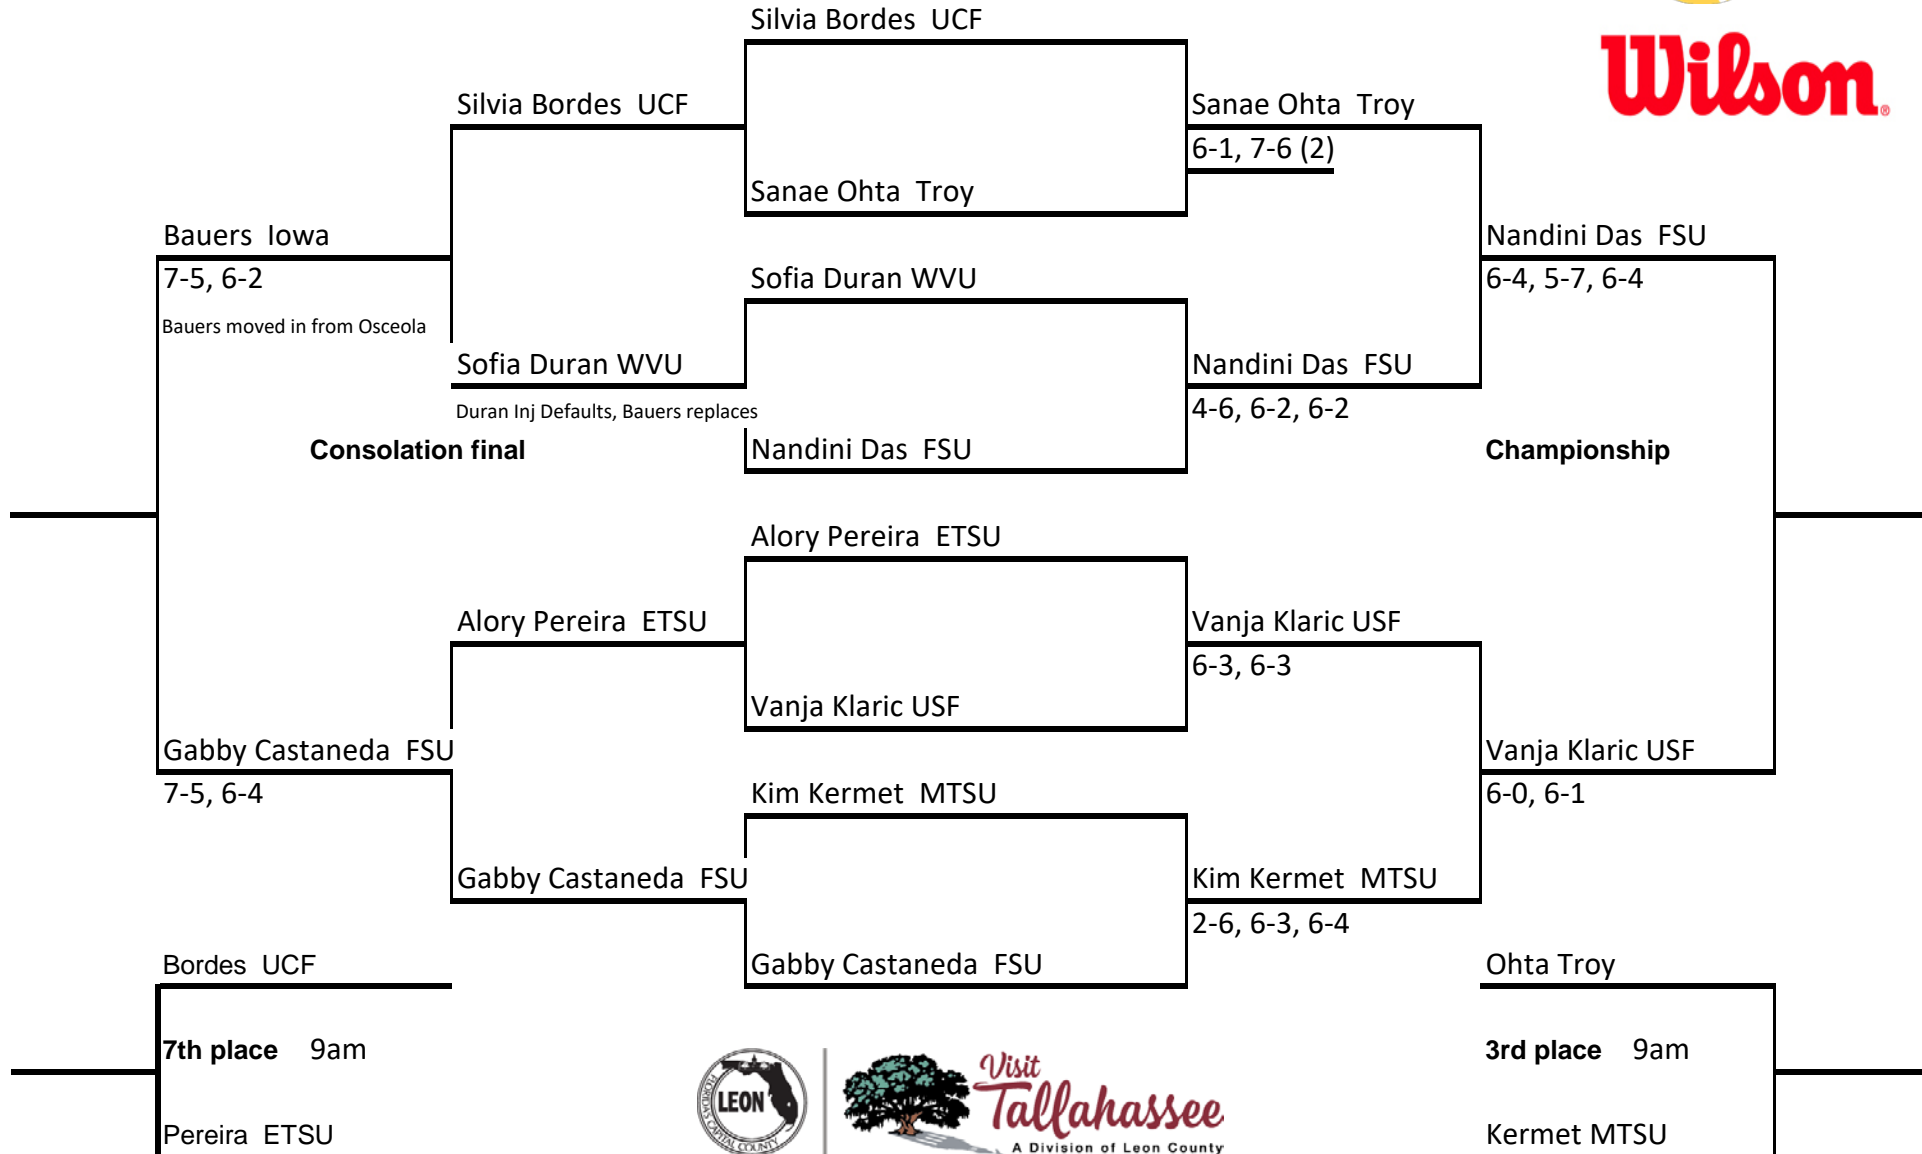

FSU All Conference Showdown

An Intercollegiate Tennis Association Sanctioned Event

Hosted by Florida State University * November 10, 11, 12, 2017

Gold Singles Draw

FSU All Conference Showdown

An Intercollegiate Tennis Association Sanctioned Event

Hosted by Florida State University * November 10, 11, 12, 2017

Garnet Singles Draw

FSU All Conference Showdown

An Intercollegiate Tennis Association Sanctioned Event

Hosted by Florida State University * November 10, 11, 12, 2017

Spear Singles Draw

FSU All Conference Showdown

An Intercollegiate Tennis Association Sanctioned Event

Hosted by Florida State University * November 10, 11, 12, 2017

Seminole Singles Draw

FSU All Conference Showdown