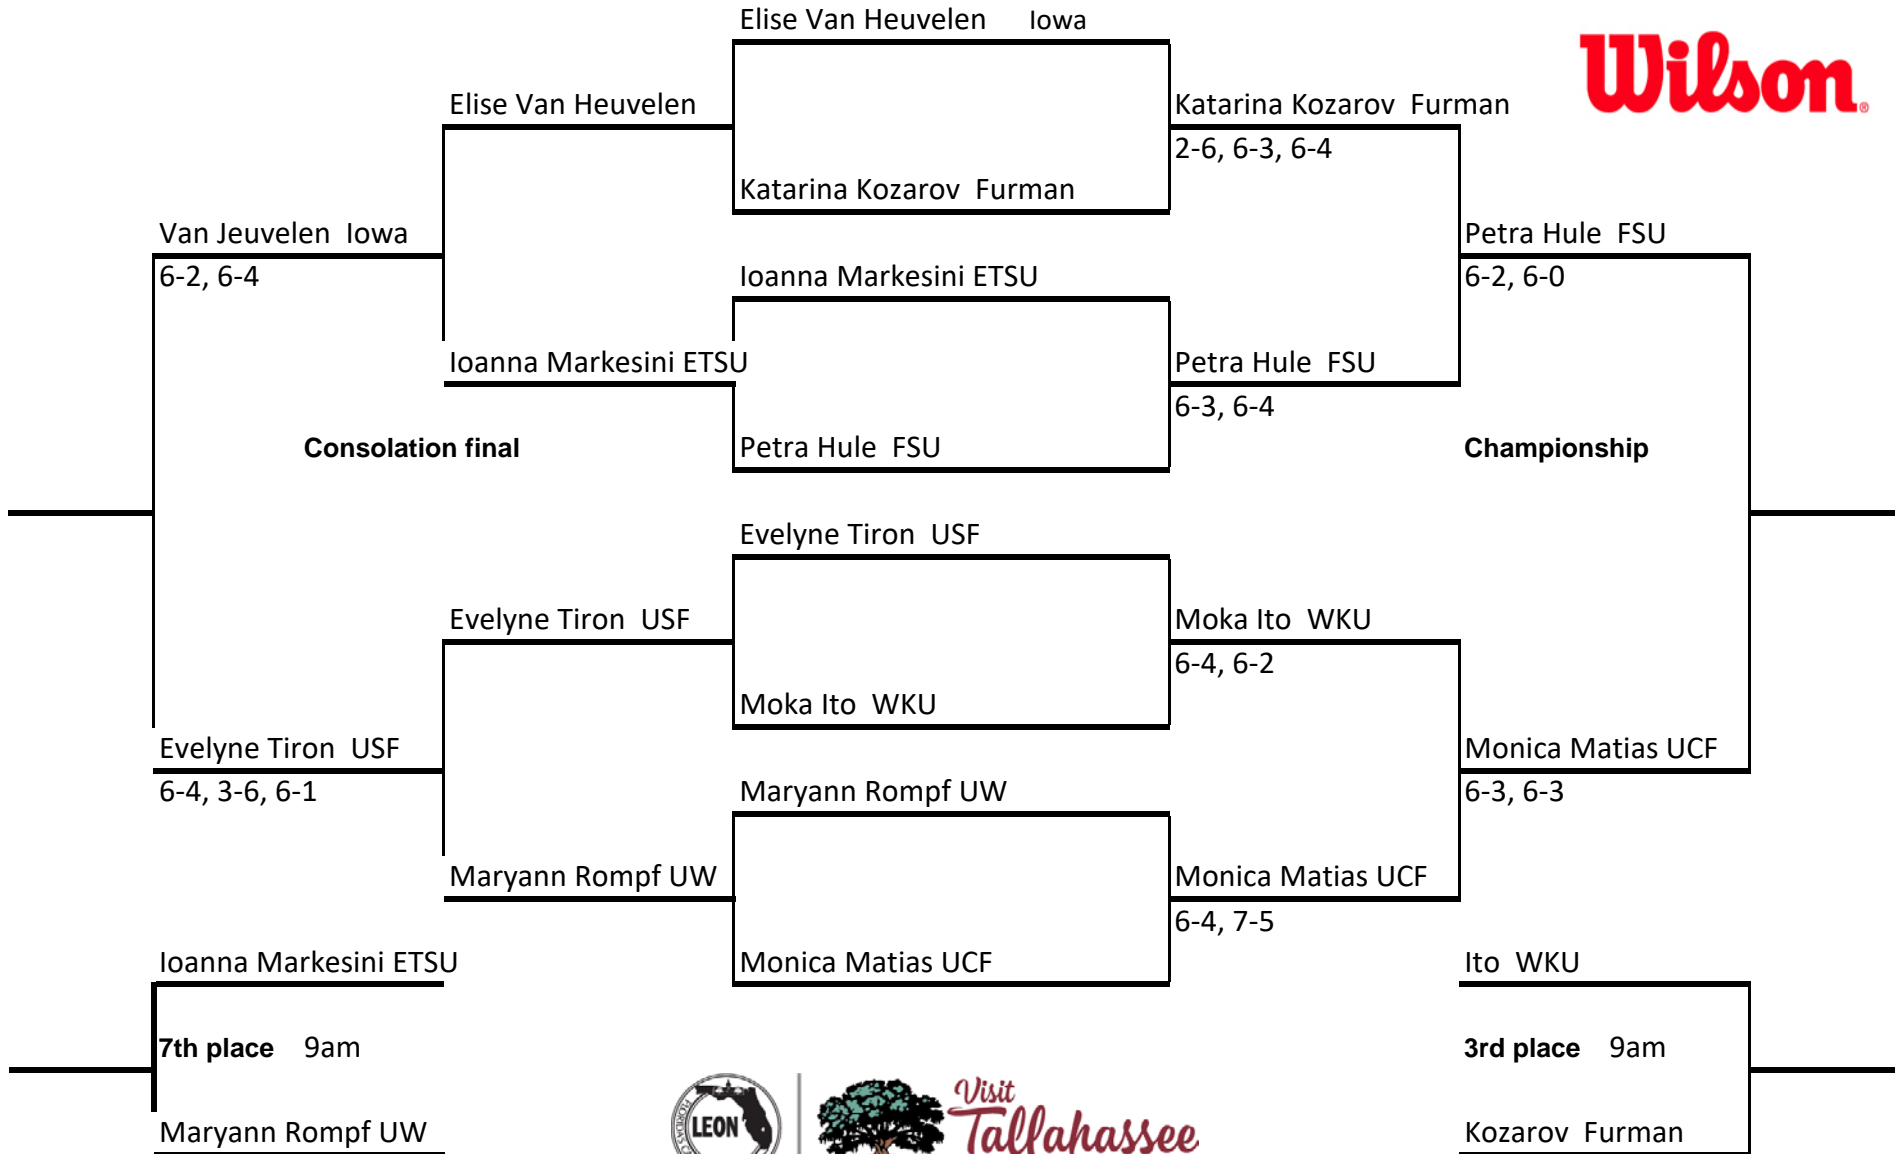

FSU All Conference Showdown

An Intercollegiate Tennis Association Sanctioned Event

Hosted by Florida State University * November 10, 11, 12, 2017

Gold Singles Draw

FSU All Conference Showdown

An Intercollegiate Tennis Association Sanctioned Event

Hosted by Florida State University * November 10, 11, 12, 2017

Garnet Singles Draw

FSU All Conference Showdown

An Intercollegiate Tennis Association Sanctioned Event

Hosted by Florida State University * November 10, 11, 12, 2017

Spear Singles Draw

FSU All Conference Showdown

An Intercollegiate Tennis Association Sanctioned Event

Hosted by Florida State University * November 10, 11, 12, 2017

Seminole Singles Draw

FSU All Conference Showdown