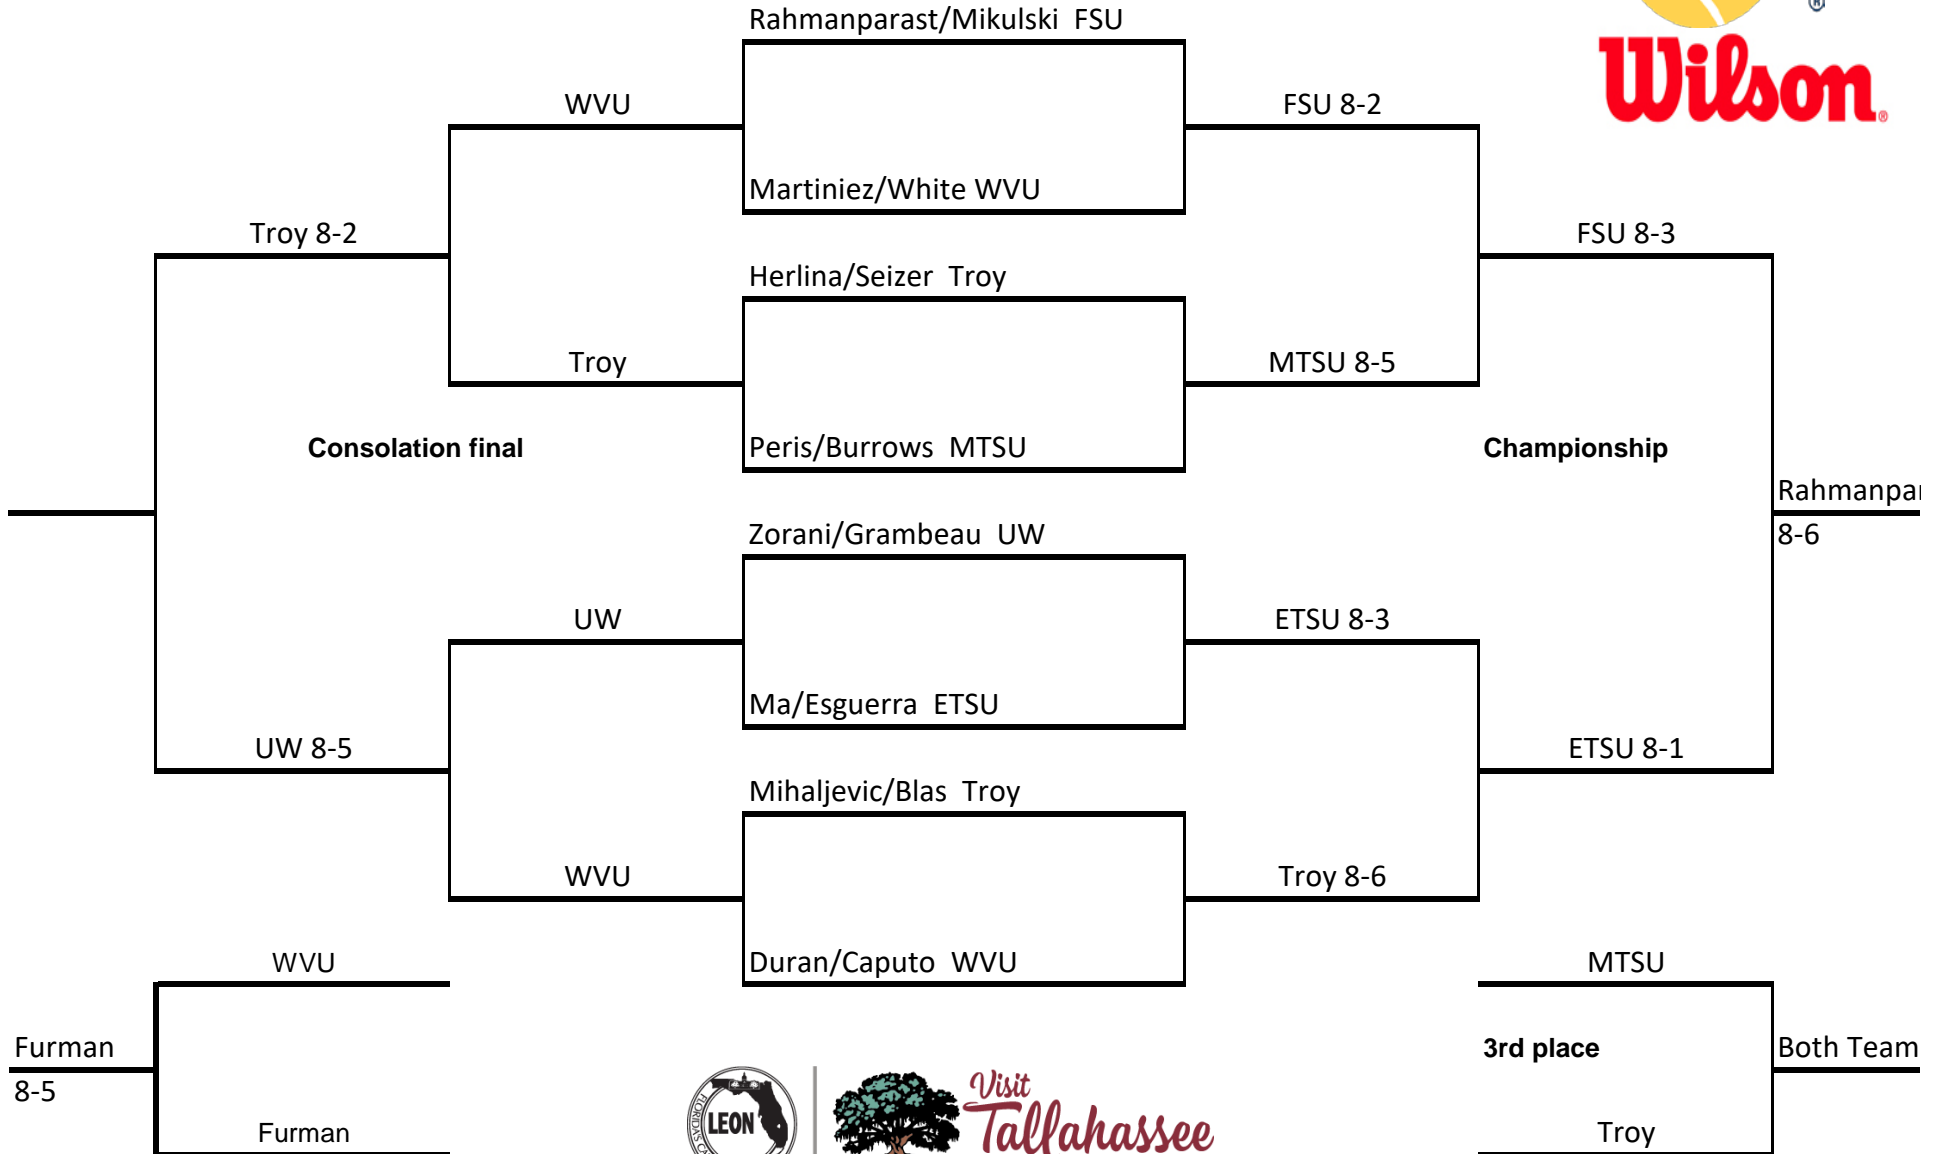

Hosted by Florida State University * November 10, 11, 12, 2017

Garnet Singles Draw

FSU All Conference Showdown

An Intercollegiate Tennis Association Sanctioned Event

Hosted by Florida State University * November 10, 11, 12, 2017

Spear Singles Draw

FSU All Conference Showdown

An Intercollegiate Tennis Association Sanctioned Event

Hosted by Florida State University * November 10, 11, 12, 2017

Seminole Singles Draw

FSU All Conference Showdown

Hosted by Florida State University * November 10, 11, 12, 2017

Doubles Gold Draw

e FSU

3/Markesini ETSU

FSU All Conference Showdown

An Intercollegiate Tennis Association Sanctioned Event

Hosted by Florida State University * November 10, 11, 12, 2017

Doubles Garnet Draw

ada FSU

illi MTSU

FSU All Conference Showdown

An Intercollegiate Tennis Association Sanctioned Event

Hosted by Florida State University * November 10, 11, 12, 2017

Doubles Speart Draw

rast/Mikulski FSU