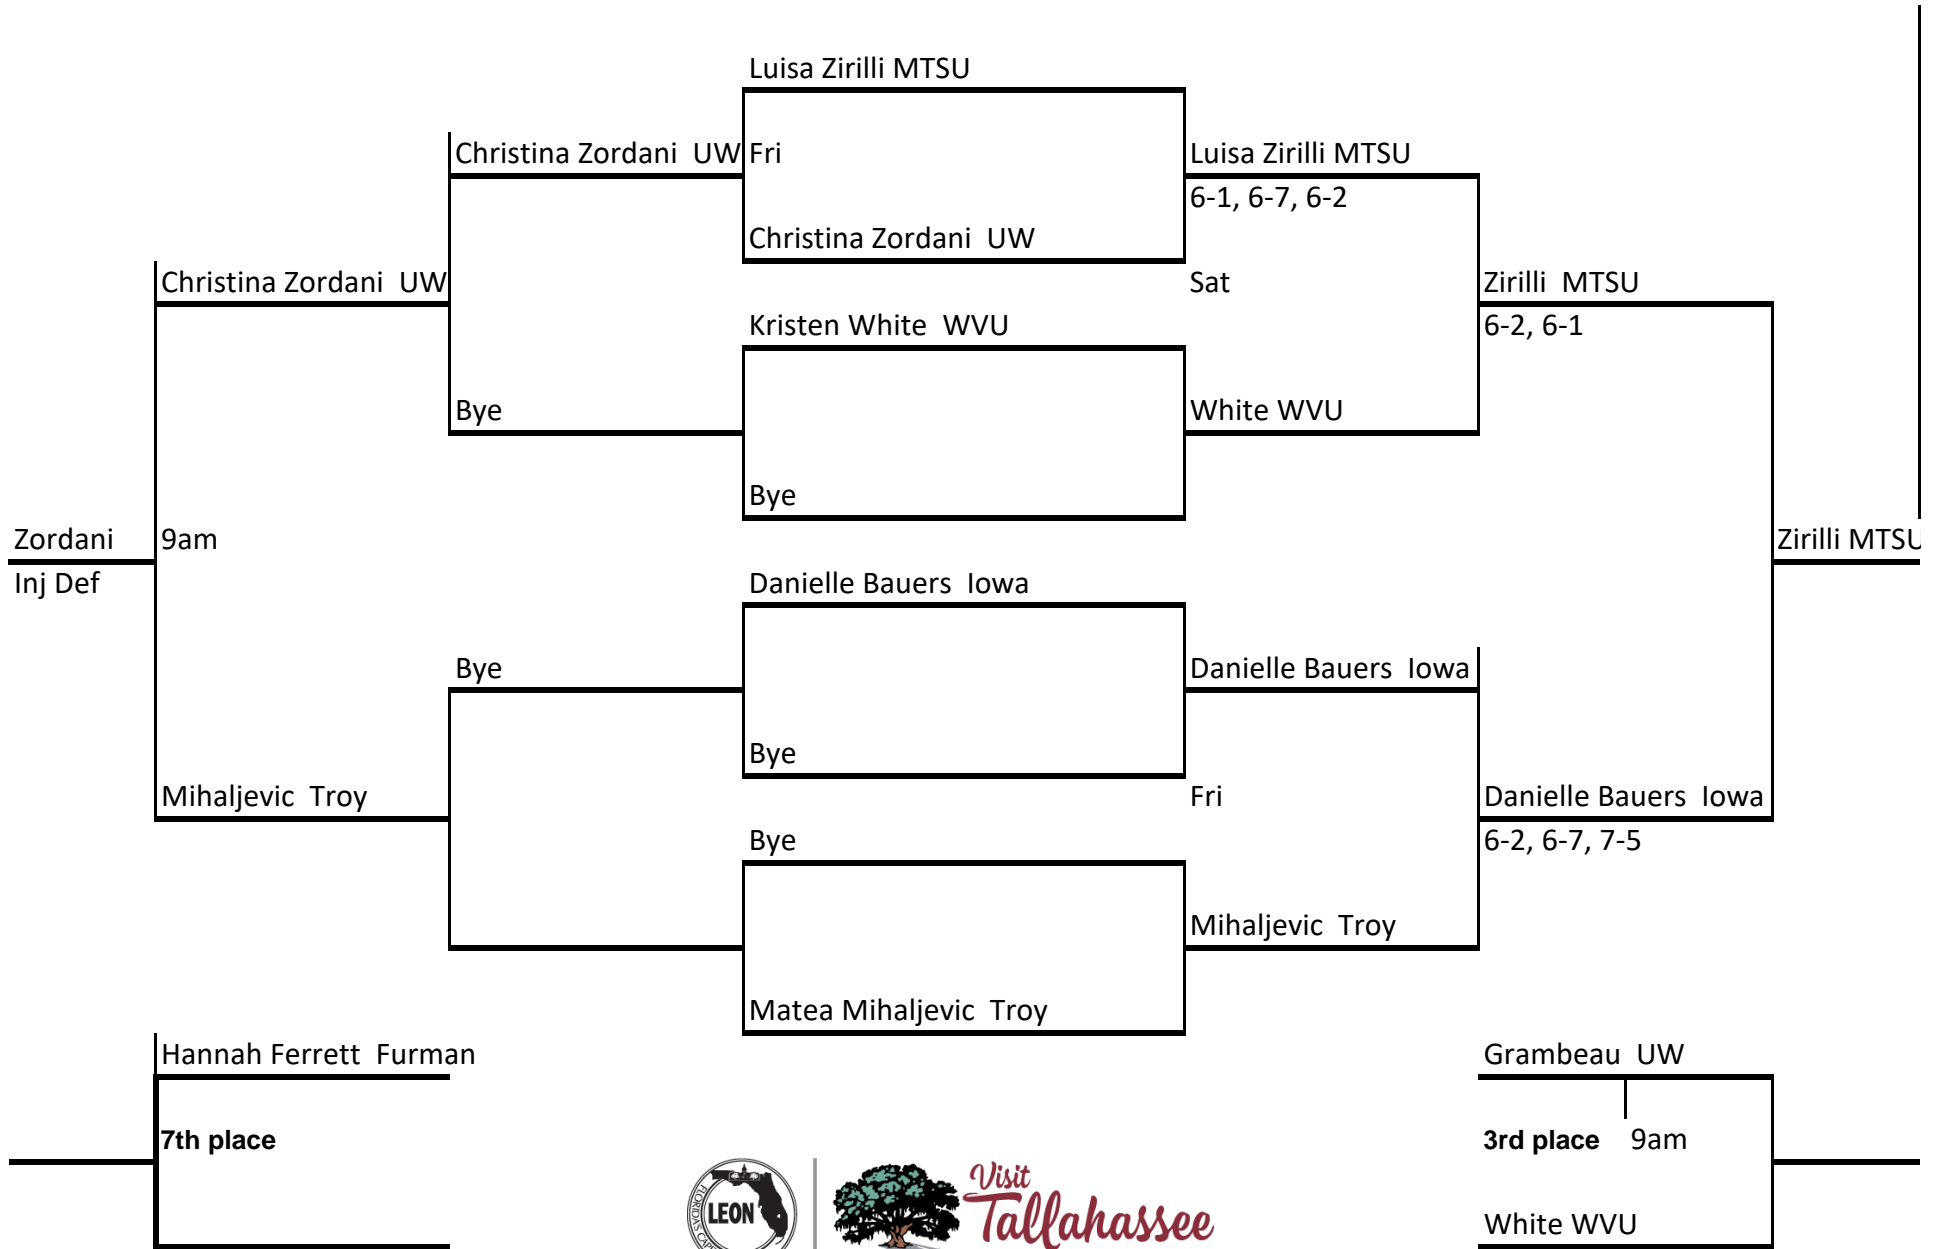

FSU All Conference Showdown

An Intercollegiate Tennis Association Sanctioned Event

Hosted by Florida State University * November 10, 11, 12, 2017

Osceola Singles Draw

FSU All Conference Showdown

An Intercollegiate Tennis Association Sanctioned Event

Hosted by Florida State University * November 10, 11, 12, 2017

Doubles Gold Draw

e FSU

3/Markesini ETSU

FSU All Conference Showdown

An Intercollegiate Tennis Association Sanctioned Event

Hosted by Florida State University * November 10, 11, 12, 2017