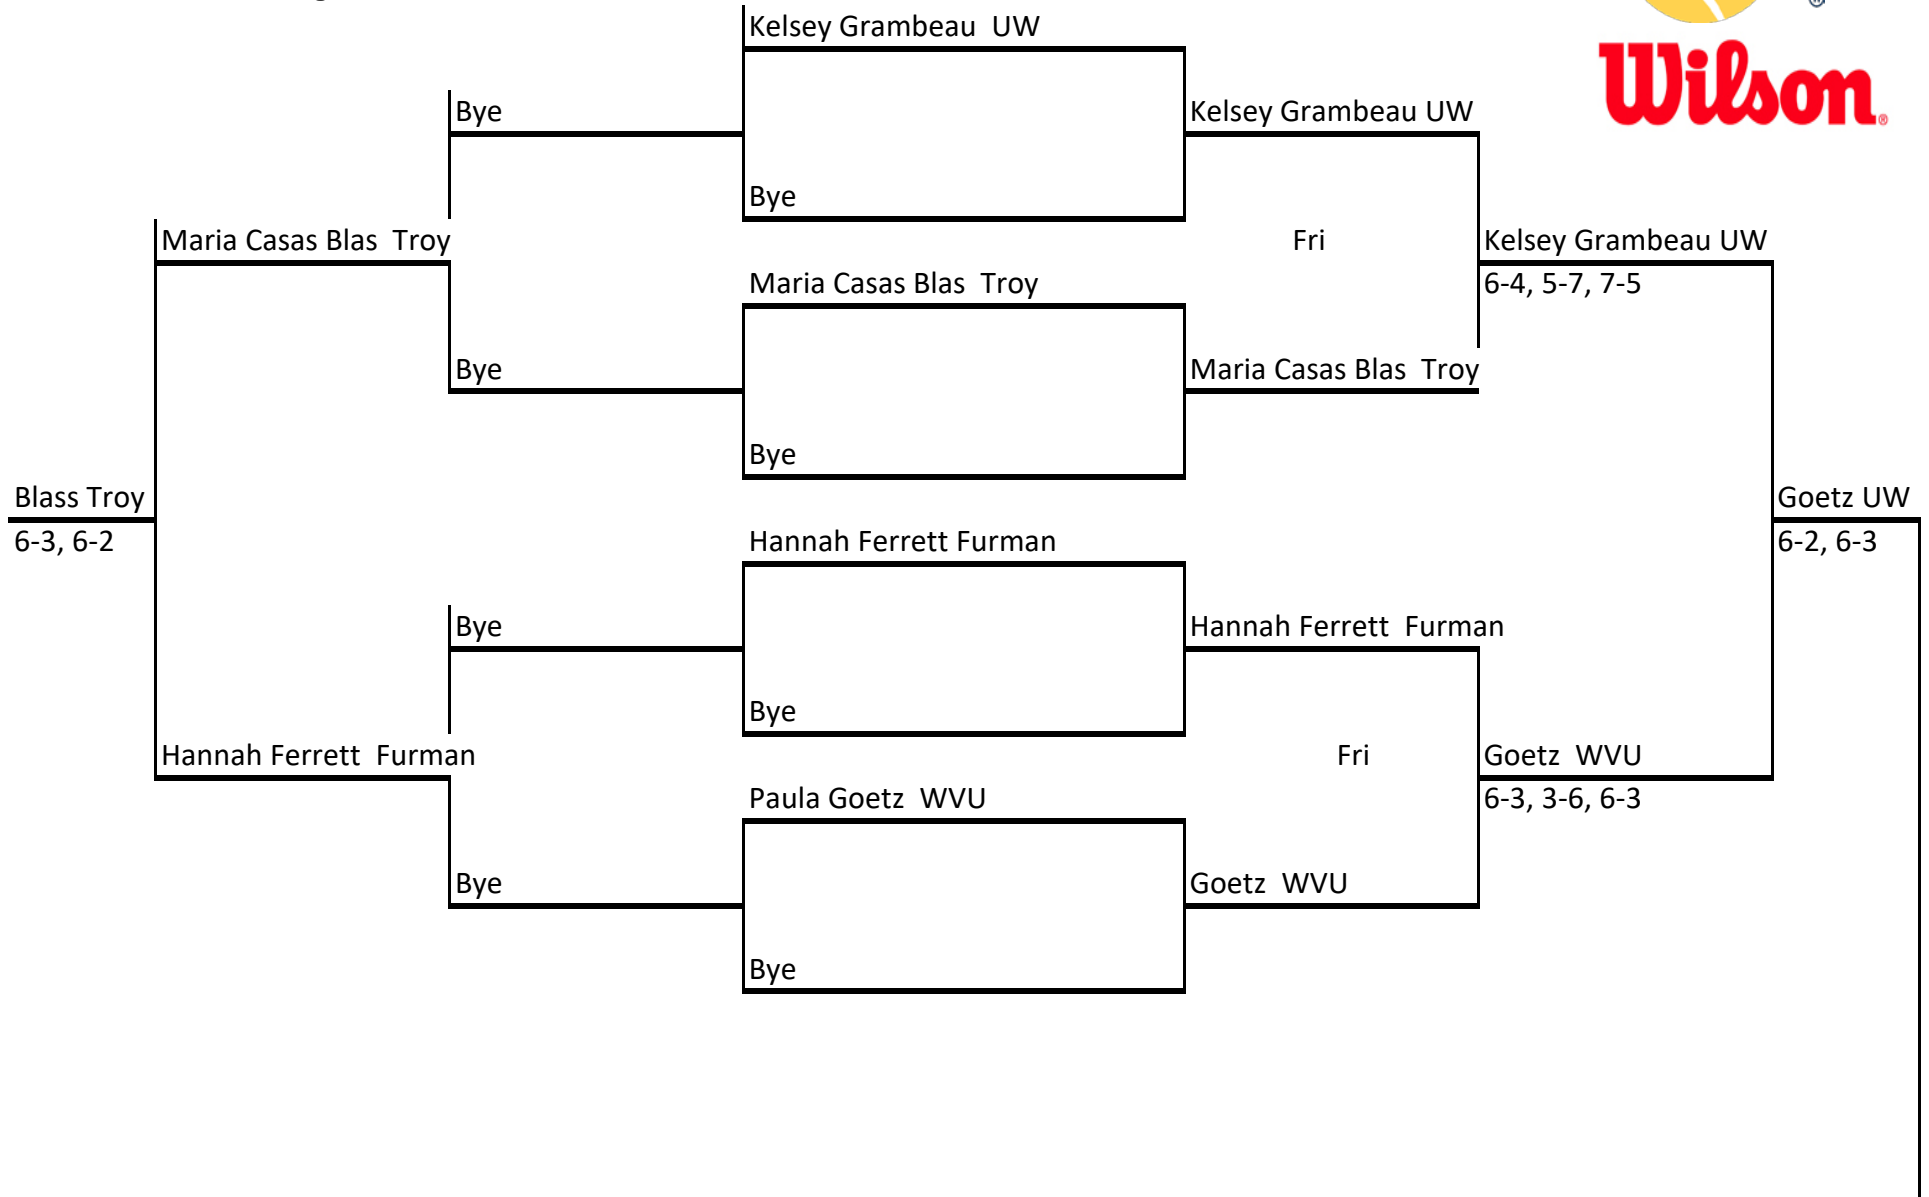

Hosted by Florida State University * November 10, 11, 12, 2017

Garnet Singles Draw

FSU All Conference Showdown

An Intercollegiate Tennis Association Sanctioned Event

Hosted by Florida State University * November 10, 11, 12, 2017

Spear Singles Draw

FSU All Conference Showdown

An Intercollegiate Tennis Association Sanctioned Event

Hosted by Florida State University * November 10, 11, 12, 2017

Seminole Singles Draw

FSU All Conference Showdown

An Intercollegiate Tennis Association Sanctioned Event

Hosted by Florida State University * November 10, 11, 12, 2017

Speicher Singles Draw

Due to 2 WVU players in 3rd place match, Caputo will play the 5th place match and Granstrom will move up to the 3rd place match

FSU All Conference Showdown

An Intercollegiate Tennis Association Sanctioned Event

Hosted by Florida State University * November 10, 11, 12, 2017

Osceola Singles Draw

FSU All Conference Showdown

An Intercollegiate Tennis Association Sanctioned Event